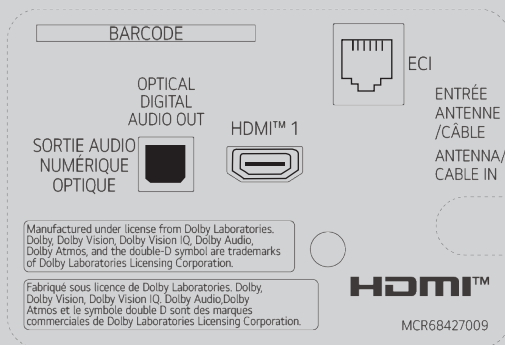

CONNECTIVITY

75"

Rear