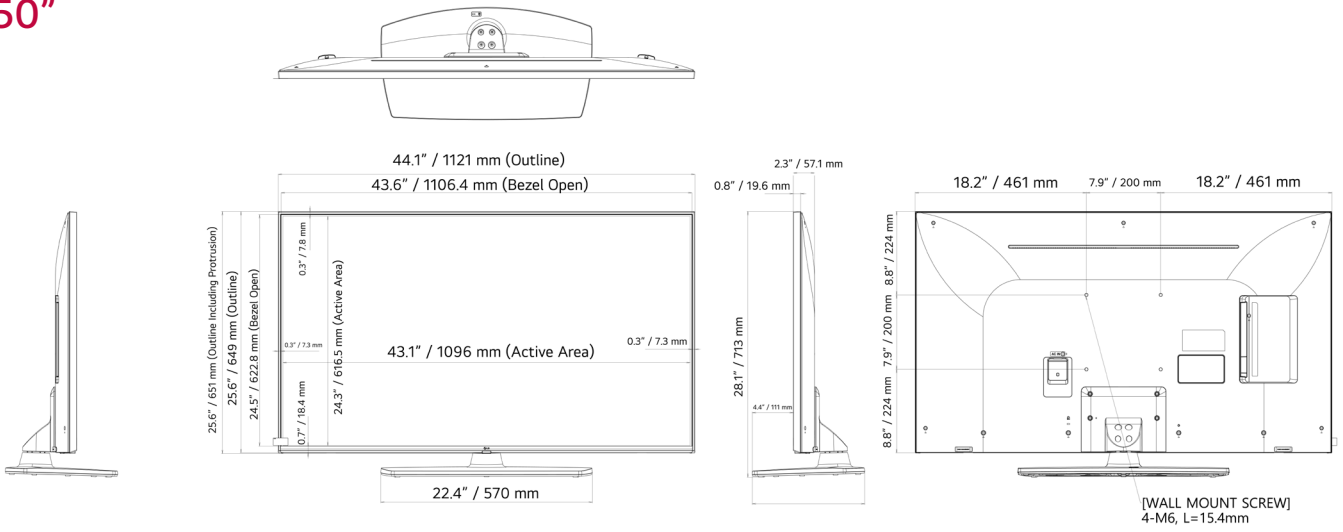

CONNECTIVITY

75"

Rear

65" / 55" / 50" / 43"

75" / 65" / 55" / 50" / 43"

Side

DIMENSIONED DRAWINGS

50"