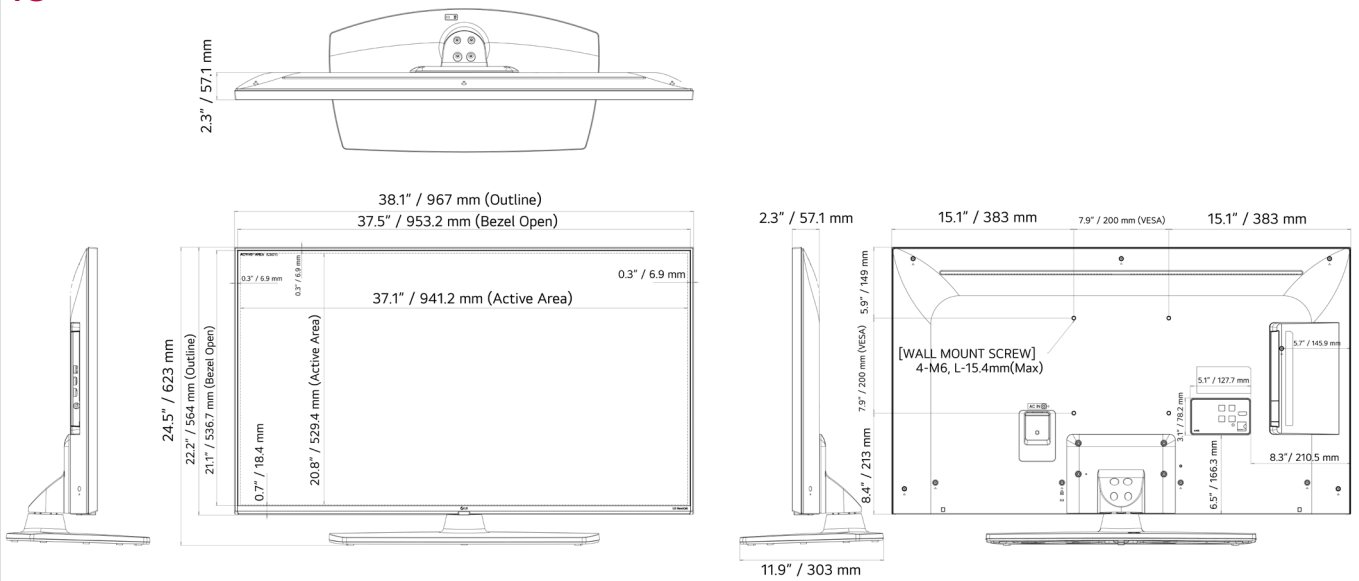

DIMENSIONED DRAWINGS

50"

43"