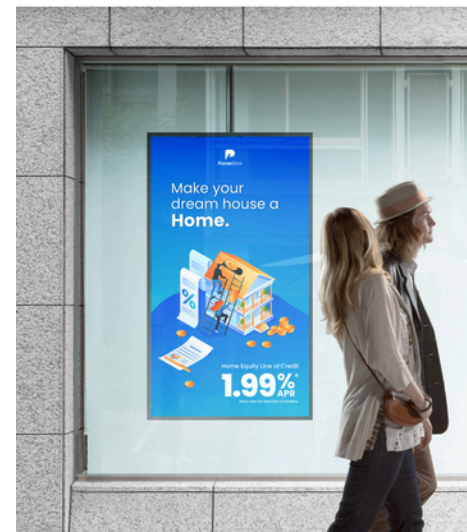

Modernize your space with slim design. Supporting the best-in-class picture quality is a sleek, slim design. It complements the decor of any retail environment, without taking up valuable space from your sales floor.

Powerful, all-in-one solution. System-on-Chip (SoC) technology and embedded MagicINFO player allow easy content management and playback, without an external set-back box or PC.

MagicINFO. Our leading-edge digital signage platform makes content management easier, more flexible and more robust (license sold separately).

Robust durability. With IP5X-validated dust protection and proprietary functionality that mitigates overheating, the display continuously provides robust durability. 24/7 performance.

Embedded, proprietary cooling technologies help prevent overheating, meaning you can attract attention and deliver your messages around the clock.

Clutter-free configuration. The slim design is complemented by a cable/wire guide for a clean, organized look. And embedded Wi-Fi allows for content and firmware updates without the need for additional messy cables.

3-year warranty. A 3-year warranty on parts and labor provides additional peace of mind.