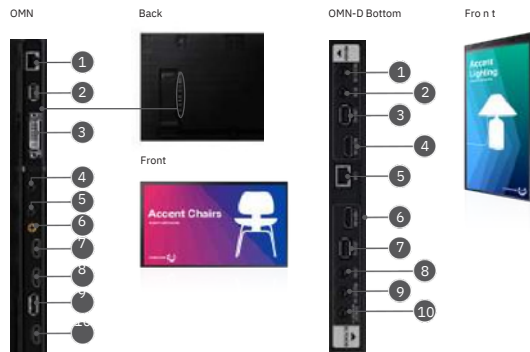

Clean and Clutter-Free

An integrated cable guide provides a clean, organized look, while embedded Wi-Fi allows content and firmware updates without the need for excessive cables.

Samsung OMN/OMN-D Series In-Window Displays

Connectivity

- RS232C Out / In
- Audio Out
- IR In
- Ambient Sensor In
- USB
- LAN Out
- LAN In
- HDMI 1 In
- HDMI 2 In
- DP In
- HDMI Out

ProCare

Samsung ProCare Indoor Display Solutions

- FastTrack with White Glove Next Business Day Service
- Includes tech-assisted exchange of display: Technician removes original unit, installs replacement and ships non-working unit to Samsung
- Fast Track Next Business Day Exchange
- Return shipping label provided, customer returns original unit in new unit's box
- Available on sizes 32"-85"
- 3-5 year terms available