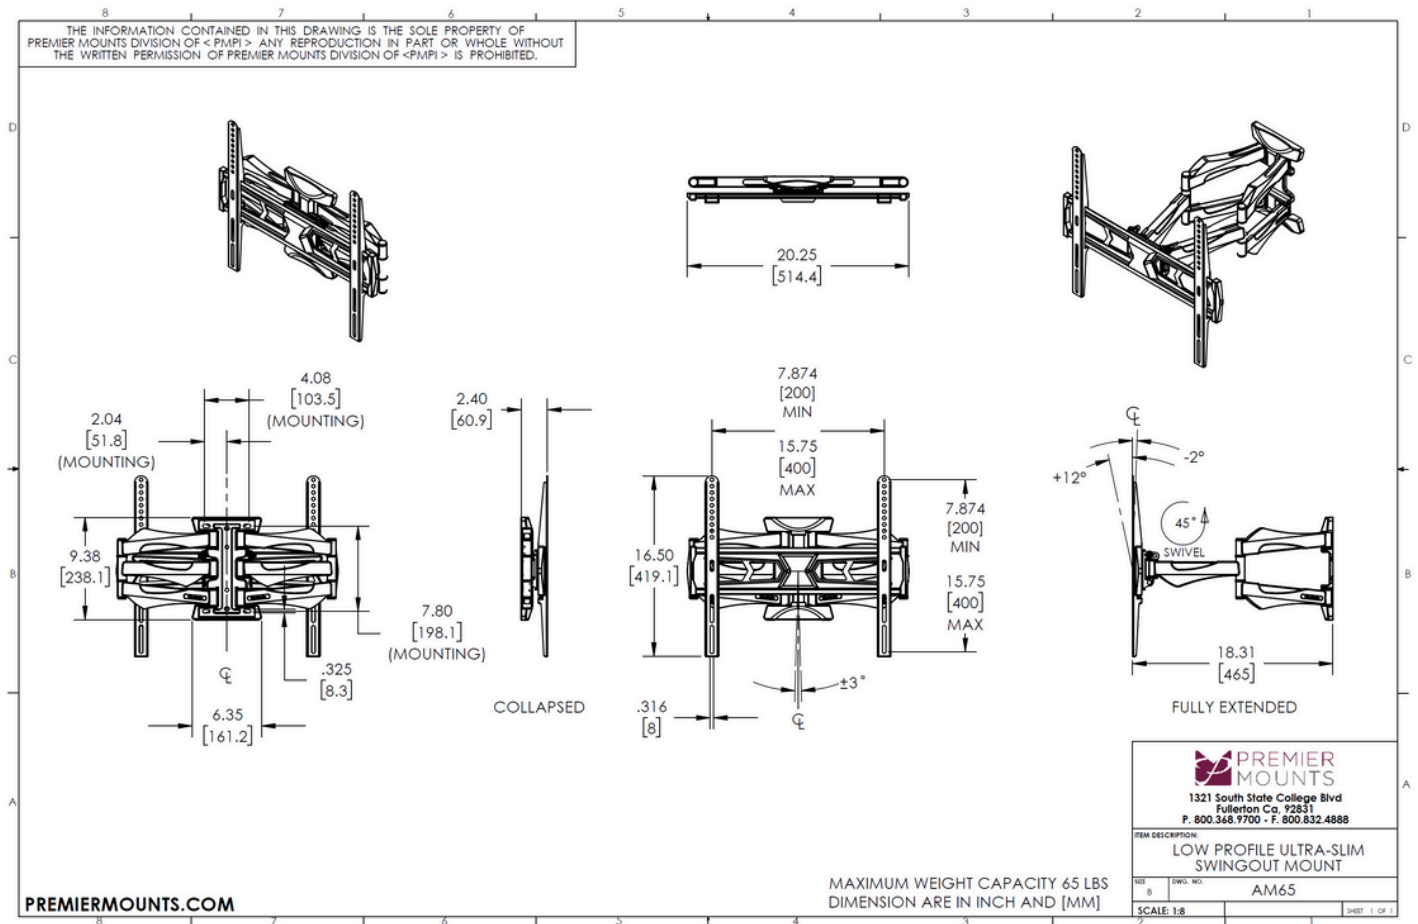

AM65 Low Profile Swingout Mount for Flat-Panels

ITEM: AM65

WEIGHT CAPACITY:

65LB./ 29KG

The AM65 is a swing out mount for flat-panel displays up to 65 lbs/29kg. The AM65 allows for up to 45° of swivel, 12° of tilt and extends up to 18". With a slim depth of only 2.2" it looks like a flat mount when collapsed. Cable management channels are built in the arm to keep power and cables protected when pulling or pushing the display.

Flat panel mount collapses to 2.2 in. from the wall

Expands flat panel displays up to 18 inches from the wall

Designed to offer 12 degrees of downward tilt for today's slim line flat panels

AM65 Low Profile Swingout Mount for Flat-Panels

SPECIFICATIONS

WEIGHT	COLOR	WEIGHT CAPACITY/MOUNT	MOUNTING PATTERN
9.8 lb 4.5 kg	Black	65 lb. 29 kg	100 x 100 mm (min) x 430 x 400 mm (Max)
WIDTH x HEIGHT x DEPTH			WARRANTY
19.6 x 16.6 x 2.2 in 498 x 422 x 56 mm			Lifetime

PACKAGING

WIDTH x HEIGHT x DEPTH	CONTENTS
21.5 x 10.75 x 2.75 in. 546 x 273 x 69.8 mm	Mount (x1), Universal Hardware Pack (x1), Instruction Manual (x1)

ARCHITECTURAL DRAWING

Call us at (833) 351-5333
Visit us: www.elevate-b2b.com