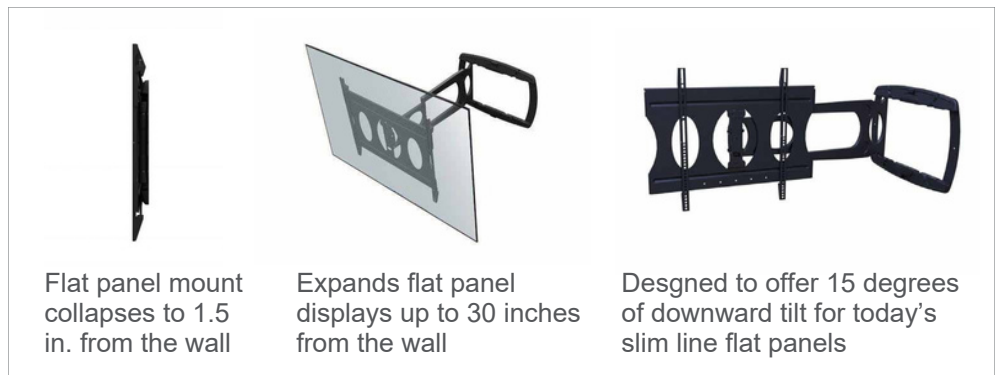

# AM100 Low Profile Ultra-Slim Swingout Mount

ITEM: AM100

WEIGHT CAPACITY:  
100 LB. / 45.5 KG

The AM100 is an ultra-slim mounting wall plate that provides three options for the swing arm placement, allowing the mount to swing out from the left, right, or center. The swingout arm extends 30 in. from the wall and provides 15° of downward tilt. The lightweight aluminum mount collapses to just 1.5 in. from the wall. Cable management channels are built into the arm to keep power and cables protected when pulling or pushing the display.

## FEATURES

- 1 Provides three options for swingout arm placement, allowing the mount to swing out from the left, right, or center
  - 2 Low profile, ultra-slim swingout flat panel mount collapses to just 1.5 in. from the wall
  - 3 15° of downward tilt
- Extends 30 in. from the wall
  - 180° of swivel
  - Universal mounting pattern up to 630 x 526 mm
  - Designed for today's slim line flat panels