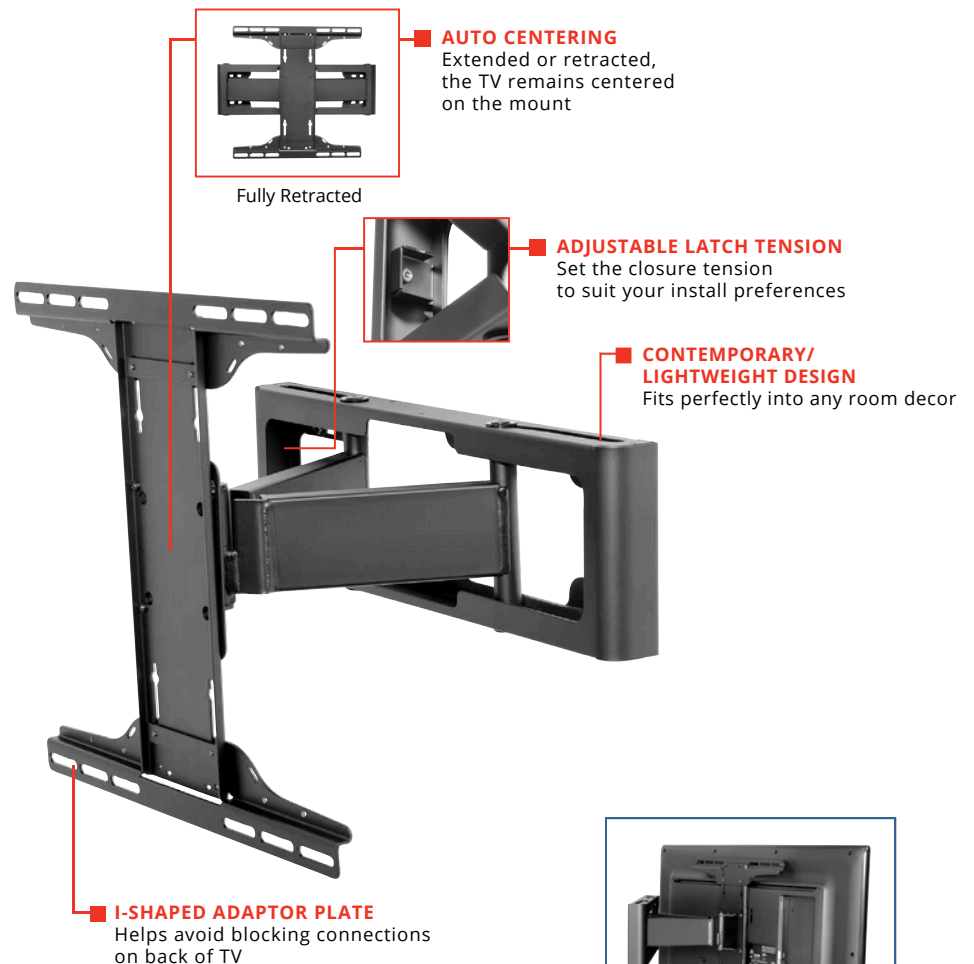

HPF650

Mounting Pattern
400x 400mm
(15.75" x 15.75")

Max Load
60lb
(27kg)

Pull-Out Pivot Wall Mount FOR 43" TO 55" TVs

The HPF650 combines the best features of our FPS-1000 in one contemporary, lightweight design, making it essential for on-wall or recessed/in-furniture applications. With 300° of built-in swivel, the HPF650 ensures your guests will always be able to find the perfect viewing angle. This mount is VESA® compliant, and accommodates virtually any TV up to 60lb. Equipped with functionality, maximum aesthetics, versatile installation and endless TV compatibility options, the HPF650 is the ideal solution for any hospitality or residential application.

- Universal mount accommodates 200 x 200 to 400 x 400mm VESA® mounting patterns
- Mount can be installed flush to wall for in-furniture applications when used in conjunction with the in-furniture bracket accessory, ACC-HPF650, for a clean finished look
- Designed for both wood and metal 16" studs or single stud
- Built-in swivel up to $\pm 30^\circ$ provides adjustable viewing angles
- Easy pull-out pivot provides quick maintenance access
- With a turn of a screw, the adjustable latching mechanism allows you to control the tension required to close the mount against the wall
- Security screws prevent tampering and theft

Quick Maintenance Access

Please visit peerless-av.com/en-us/patents for patent information.

HPF650	Pull-Out Pivot Wall Mount for 43"-55" TVs
---------------	---

Product Specifications

	DIMENSIONS (W x H x D)	PRODUCT WEIGHT	LOAD CAPACITY	FINISH	AVAILABLE COLORS
HPF650	20.65" x 16.74" x 2.32"-11.29" (525 x 425 x 59-287mm)	13.40lb (6kg)	60lb (27kg)	Powder Coat	Black

Package Specifications

	PACKAGE SIZE (W x H x D)	PACKAGE SHIP WEIGHT	PACKAGE UPC CODE	PACKAGE CONTENTS	UNITS IN PACKAGE
HPF650	24.50" x 9.75" x 4.25" (622 x 248 x 108mm)	14.81lb (6.72kg)	735029298052	Wall Mount, Universal Adaptor and Mounting Hardware	1