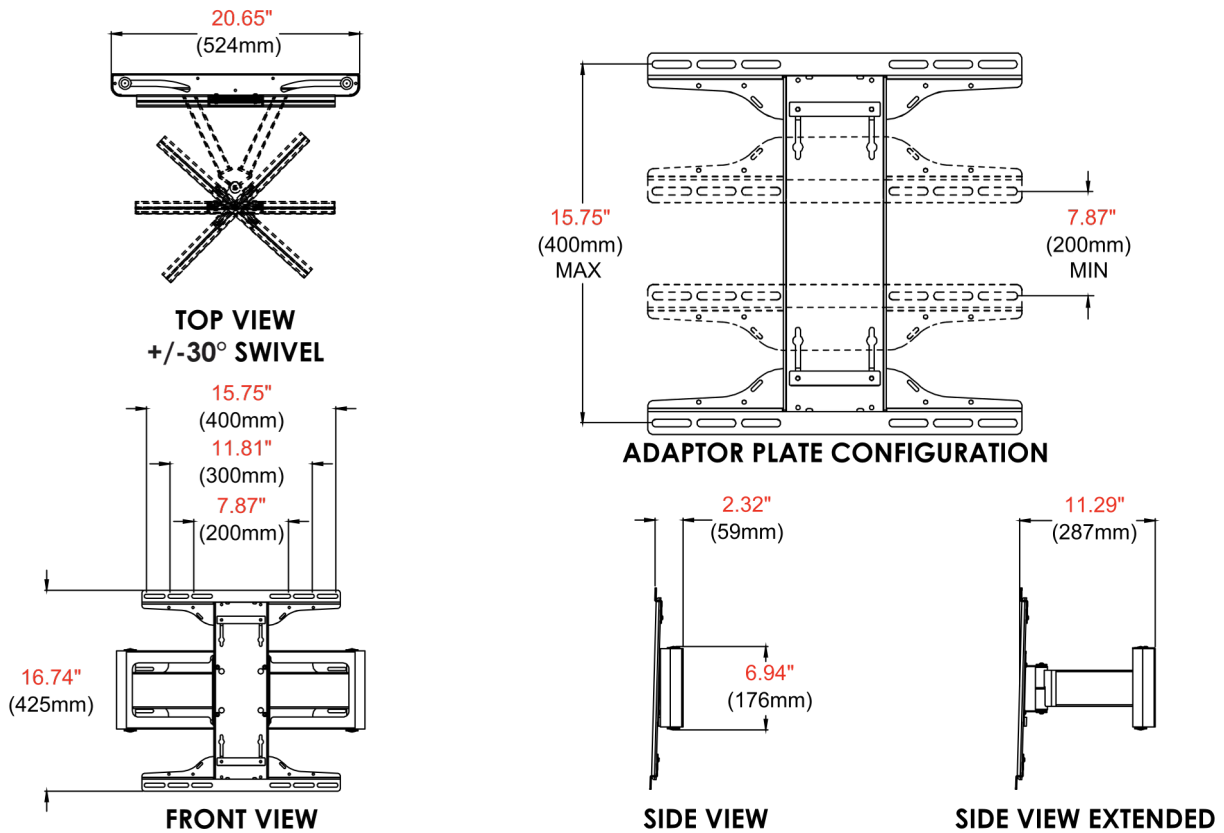

HPF650	Pull-Out Pivot Wall Mount for 43"-55" TVs

Product Specifications

	DIMENSIONS (W x H x D)	PRODUCT WEIGHT	LOAD CAPACITY	FINISH	AVAILABLE COLORS
HPF650	20.65" x 16.74" x 2.32"-11.29" (525 x 425 x 59-287mm)	13.40lb (6kg)	60lb (27kg)	Powder Coat	Black

Package Specifications

	PACKAGE SIZE (W x H x D)	PACKAGE SHIP WEIGHT	PACKAGE UPC CODE	PACKAGE CONTENTS	UNITS IN PACKAGE
HPF650	24.50" x 9.75" x 4.25" (622 x 248 x 108mm)	14.81lb (6.72kg)	735029298052	Wall Mount, Universal Adaptor and Mounting Hardware	1

Accessories

- **ACC-HPF650:** In-Furniture Bracket
- **ACC-UCM:** Universal AV Component Mount
- **IBA3AC:** Recessed Cable Management and Power Storage Accessory Box

All dimensions = **inch** (mm)

Architect Specifications

The Pull-Out Pivot Wall Mount shall be a Peerless-AV model HPF650 and shall be located where indicated on the plans. Assembly and installation shall be done according to instructions provided by the manufacturer.

Call us at (833) 351-5333
Visit us: www.elevate-b2b.com

Contact Elevate B2B Today

Your trusted partner for hospitality TVs, digital signage, and commercial display solutions. From installation to supply chain support, Elevate B2B delivers the technology and service your property needs.