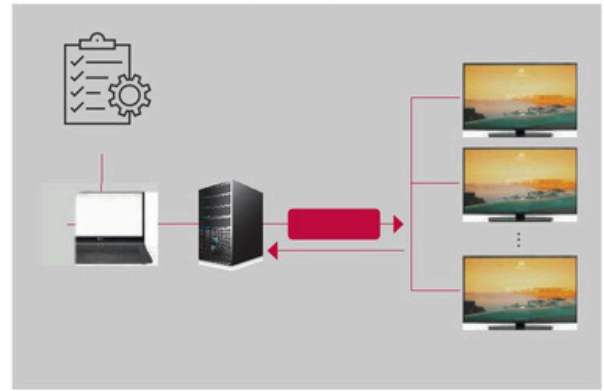

---

service and manage all the property's TVs efficiently.