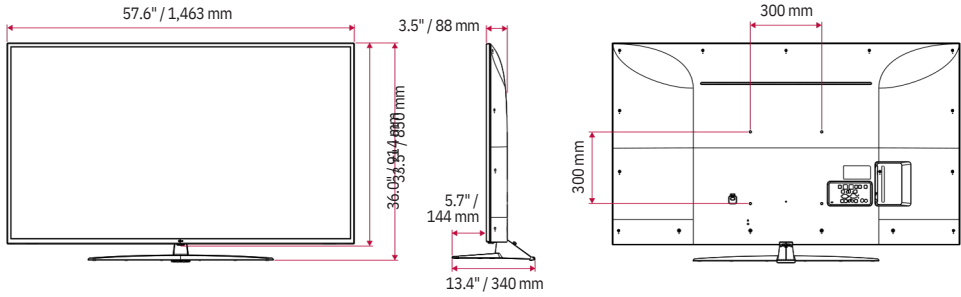

DIMENSIONS

65"

55"

50"

43"

Pro:Centric Direct Hospitality UHD TV with Pro:Idiom

UT560H9 SERIES

SPECIFICATIONS