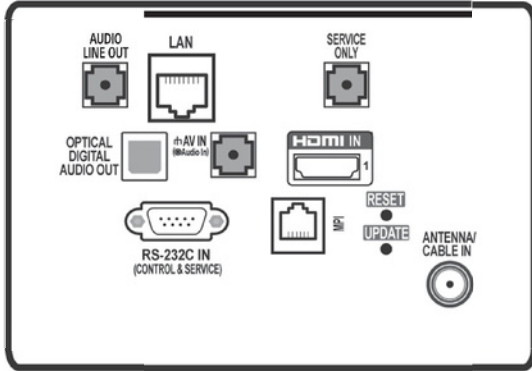

CONNECTIVITY

REAR

65" / 50" / 43"