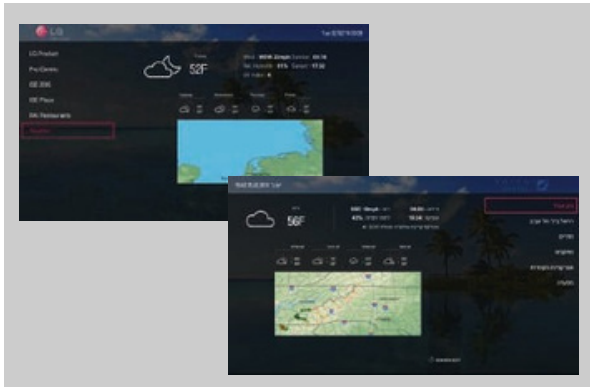

The UT560H Series features UHD resolution that creates vivid details and a flawless picture. It has LG Pro:Centric technology, which offers extended customizable tools (HTML5 and Java) for partners to create interactive applications with increased visual appeal. These enhanced features enable delivery of a wide range of unique applications tailored to both hotel management and guests' needs.

Basic & Easy-to-Use Templates

Pro:Centric Application (PCA) provides basic, easy-to-use templates that can be selected based on customer preference.

Customizable Template & Page

Choose alternative looks for billboards based on your preferences, and edit multiple sections with up to 40 pages of billboards by yourself with this web-based tool.

service and manage all the property's TVs efficiently.

Commercial Swivel Stand

The UT560H Series commercial grade stand swivels to allow guests to view the TV from virtually any angle and can easily be fastened to a tabletop for security purposes.