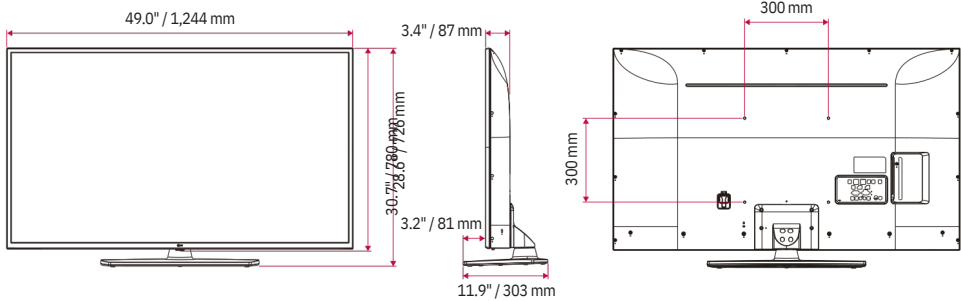

DIMENSIONS

65"

55"

50"

43"

Pro:Centric Direct Hospitality UHD TV with Pro:Idiom

UT560H9 SERIES

SPECIFICATIONS