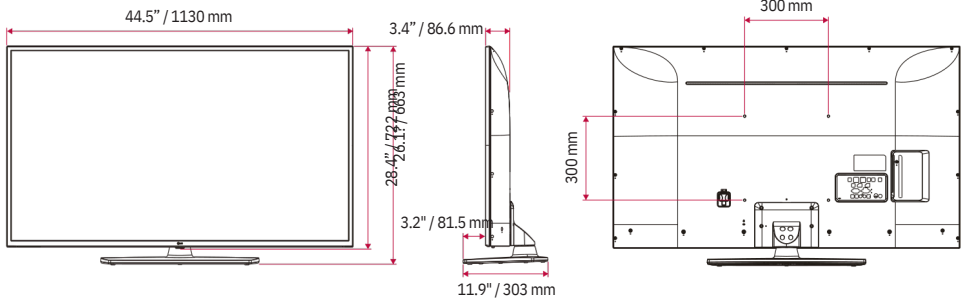

DIMENSIONS

65"

55"

50"

43"

Pro:Centric Direct Hospitality UHD TV with Pro:Idiom

UT560H9 SERIES

SPECIFICATIONS