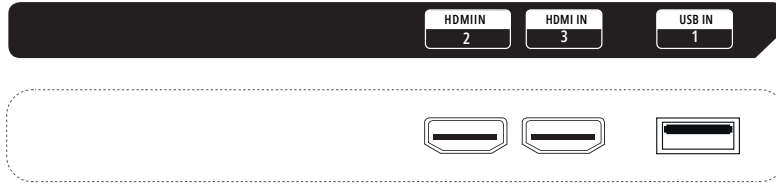

SIDE

Specifications are subject to change without notice. Please contact your LG sales team to verify before ordering.