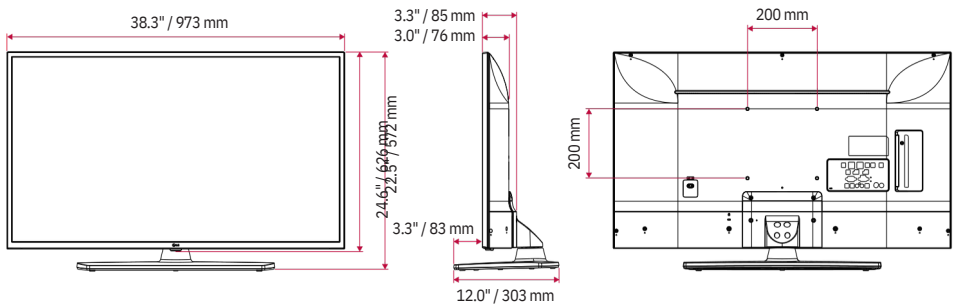

DIMENSIONS

65"

55"

50"

43"

Pro:Centric Direct Hospitality UHD TV with Pro:Idiom

UT560H9 SERIES

SPECIFICATIONS