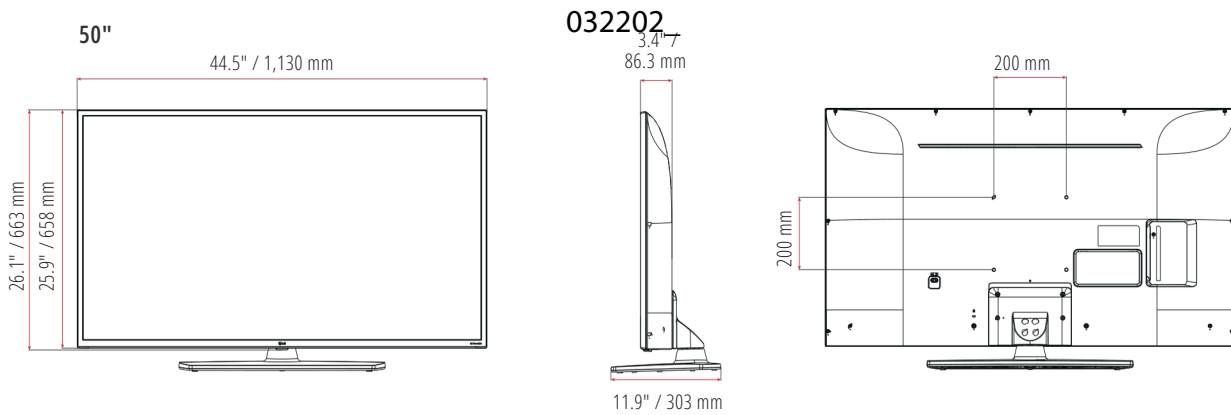

US660H9 SERIES

DIMENSIONS

* Dimensions and jack panels may differ from the above image. Please contact your LG sales team to verify before ordering.

Pro:Centric Smart Hospitality 4K UHD TV

US660H9 SERIES

SPECIFICATIONS