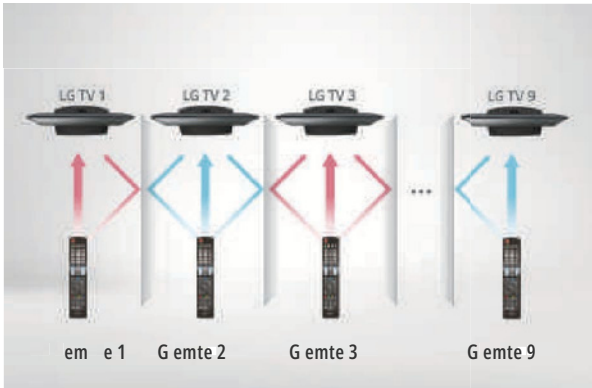

Pro:Centric Smart Hospitality 4K UHD TV US660H9 SERIES

FEATURE HIGHLIGHTS

ScreenShare

Connect a smart phone or a laptop PC to the TV via a wireless connection. The TV will display the device's screen so guests can view and share their content and memories together.

Bluetooth Sound Sync

Bluetooth Sound Sync enables you to listen to music playing on a mobile device* through the TV's speakers via Bluetooth connection.

* Bluetooth Sound Sync supports Android (above v 4.4 KitKat) / iOS-based mobile devices.

Multi-code IR

Multi-codeIR* function eliminates any remote control signal interference between TVs in rooms with multiple TVs installed.

* Requires optional Multi-codeIR remote.

Pro:Centric Smart Hospitality 4K UHD TV