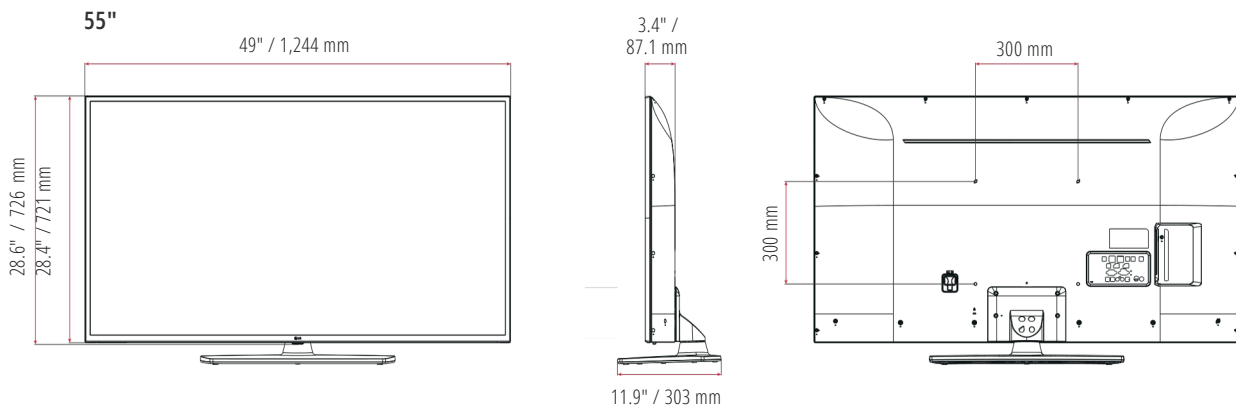

US660H9 SERIES

DIMENSIONS

* Dimensions and jack panels may differ from the above image. Please contact your LG sales team to verify before ordering.

Pro:Centric Smart Hospitality 4K UHD TV

US660H9 SERIES

SPECIFICATIONS