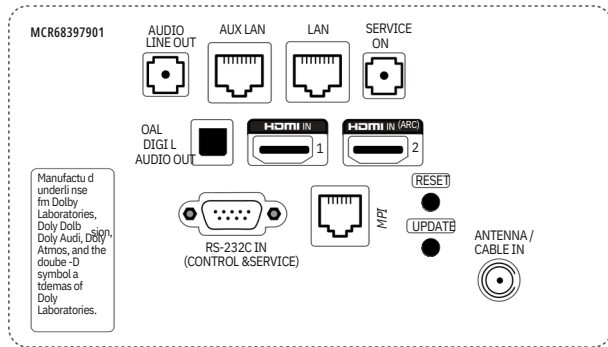

CONNECTIVITY

Rear