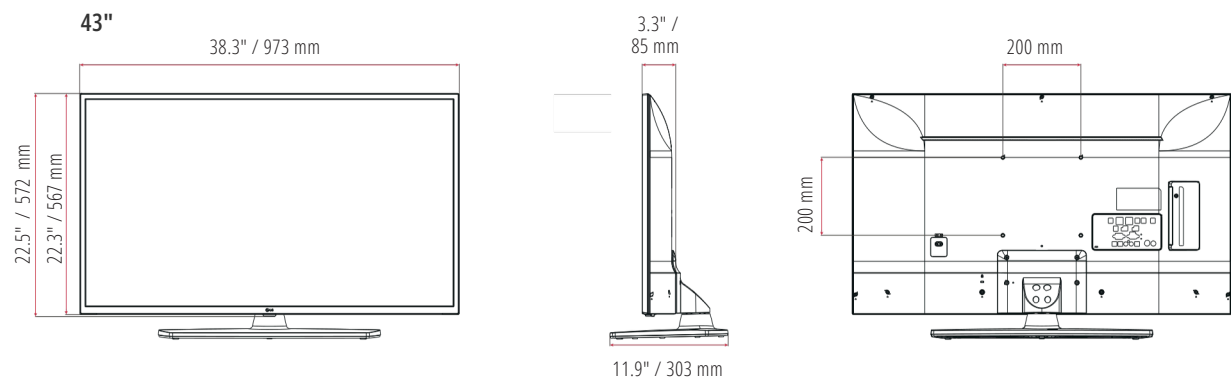

US660H9 SERIES

DIMENSIONS

* Dimensions and jack panels may differ from the above image. Please contact your LG sales team to verify before ordering.

Pro:Centric Smart Hospitality 4K UHD TV

US660H9 SERIES

SPECIFICATIONS