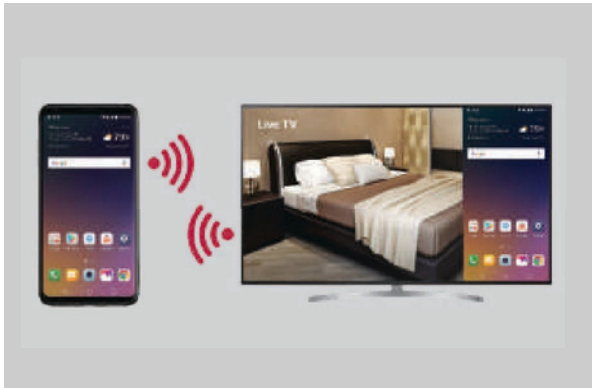

Pro:Centric Smart Hospitality 4K UHD TV US660H9 SERIES

FEATURE HIGHLIGHTS

Pro:Centric Direct

LG's Pro:Centric Direct application enhances the in-room television experience for hotel guests. Guests can locate and enjoy available TV channels or access a wide range of over-the-top Smart apps, check on the daily weather and review available hotel amenities—all from the comfort of their room. In addition, the application provides the capability for IoT (Internet of Things)-based control of devices* equipped in next-generation hotel rooms.

Ultra HD (4K) Resolution

UHD delivers a resolution four times higher than that of Full

HD, creating a more realistic and immersive television viewing experience. The stunning 8.3 million pixels create flawless images with incredibly vivid detail.

Pro:Centric Smart Hospitality 4K UHD TV US660H9 SERIES

FEATURE HIGHLIGHTS

ScreenShare

Connect a smart phone or a laptop PC to the TV via a wireless connection. The TV will display the device's screen so guests can view and share their content and memories together.