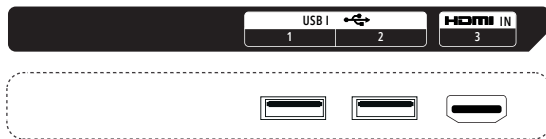

Side

Specifications are subject to change without notice. Please contact your LG sales team to verify before ordering.