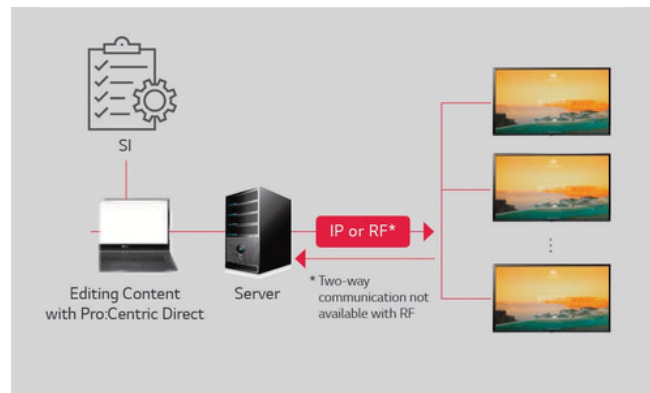

Design	Stand Type	1-Pole Stand (75"/65" : Fixed, 55"/50" : Swivel)
Display	Inch	75" / 65" / 55" / 50"
	Resolutions	3840 × 2160 (UHD)
Solution	Pro:Centric (Smart, Direct, V), Quick Menu	

Pro:Idiom®

DRM (Digital Rights Management) technology unlocks access to premium content to help assure rapid and broad deployment of HDTV and other high-value digital content.

Pro:Centric Direct

Pro:Centric Direct is a hotel content management system that provides simple editing tools and various solutions such as one-click service and IP network-based remote management. Hoteliers can easily edit the user interface, provide customized service and manage all property's TVs efficiently.

* Actual UI may differ from what is shown here.

When PCS400R and PCD 2.0 are in use, the PCD feature works even in RF infrastructure.

Easy Access to Netflix Application with Pro:Centric Direct

Hotel guests can enjoy their favorite Netflix shows thanks to the Netflix Application service supported within Pro:Centric Direct. Guest Netflix subscription is required, or sign-up to a free trial. Must be installed by approved LG SI Partner.

Welcome Screen and Instant On

To provide a more personalized and welcoming experience, the UR770H series Welcome Screen features a broader range of programable greeting messages, while Instant On, a high-speed loading system, enables users to enjoy content immediately after turning on the TV.