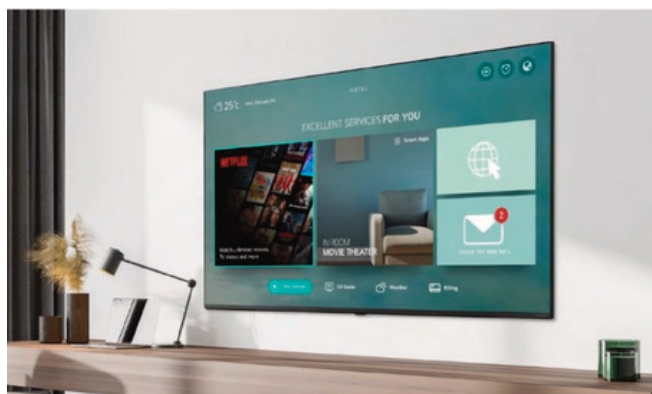

Easy Access to Netflix Application with Pro:Centric Direct

Hotel guests can enjoy their favorite Netflix shows thanks to the Netflix Application service supported within Pro:Centric Direct. Guest Netflix subscription is required, or sign-up to a free trial. Must be installed by approved LG SI Partner.

* webOS 5.0 only

* Property Management System required

* Usage statistics reporting required