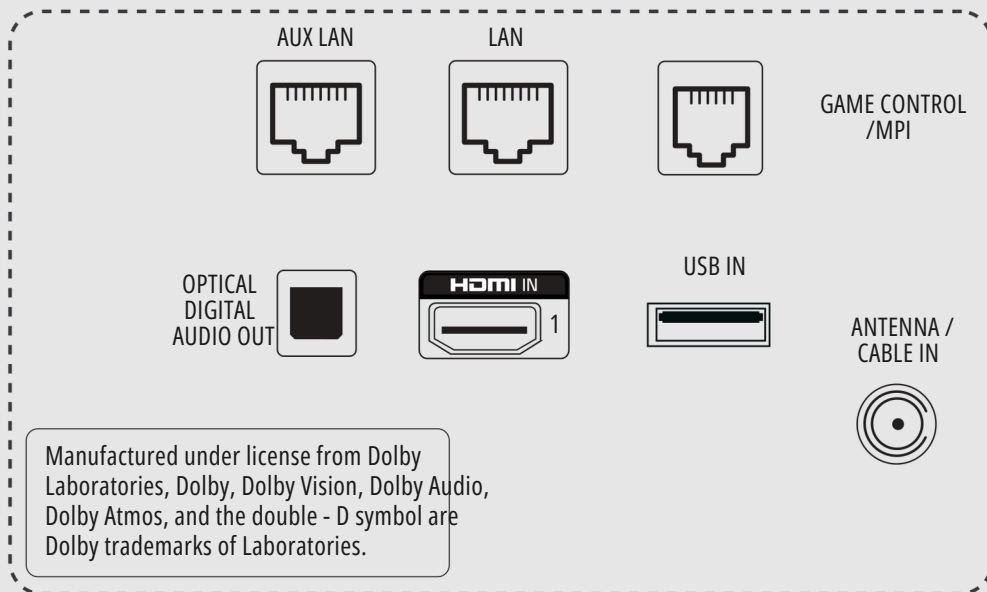

CONNECTIVITY

75" / 65" / 55" / 50"

REAR