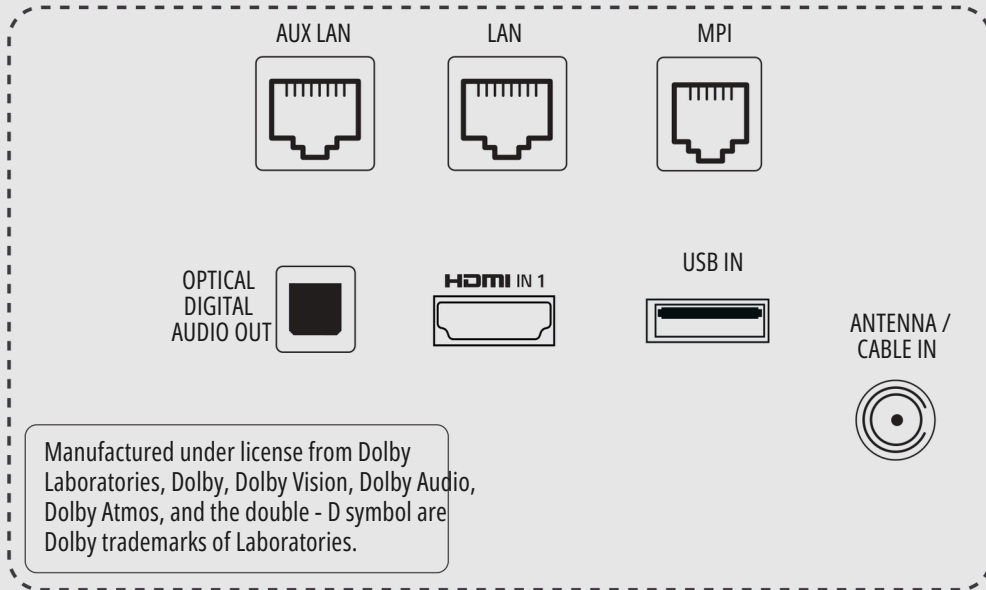

CONNECTIVITY

75" / 65" / 55" / 50"

REAR