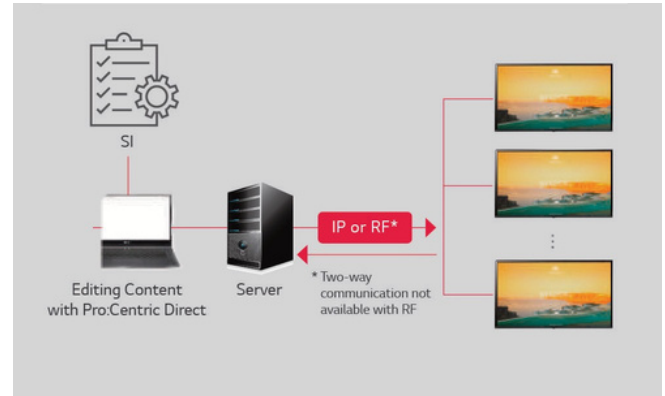

The UR760H9 Series features an Ultra HD Smart TV that supports Pro:Centric Direct, LG's HTML application that offers customizable tools for LG's system Integrator partners to create unique, interactive application experiences. The UR760H9 Series also supports Smart Share, Screen Share, and Pro:Idiom® digital rights management.

Pro:Idiom®

DRM (Digital Rights Management) technology unlocks access to premium content to help assure rapid and broad deployment of HDTV and other high-value digital content.

Pro:Centric Direct

Pro:Centric Direct is a hotel content management system that provides simple editing tools and various solutions such as one-click service and IP network-based remote management. Hoteliers can easily edit the user interface, provide customized service and manage all property's TVs efficiently.*