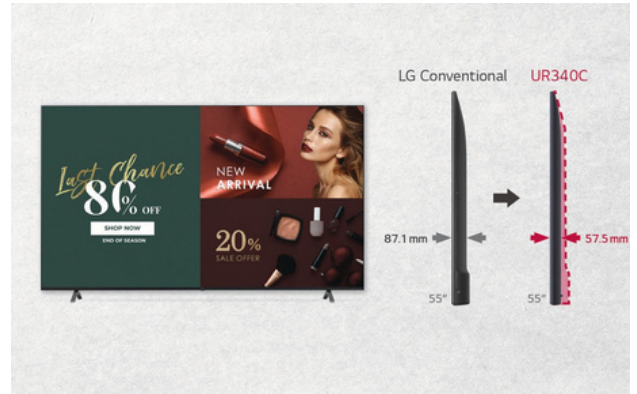

* All images in this datasheet are for illustrative purposes only.

TV Signage UR340C9 Series

LG UHD Signage for Live TV & Promotional Messaging

4K Ultra HD Resolution

Slim Design

Non Wi-Fi
Non Bluetooth

Easy Management

UR340C9 Series

Sizes	86" / 75" / 65" / 55" / 50" / 43"
Screen Resolution	3,840 x 2,160 (UHD)
Operation Time	16 Hours / 7 Days
Brightness	330 nits (86"/75")
	400 nits (65"/55"/50")
	300 nits (43")
Built-in Speakers	10 W + 10 W

Ultra HD Resolution Delivers Superb Picture Quality

Ultra HD resolution is four times FHD for content that is vivid and highly detailed. In addition, the UR340C series supports HDR10 to deliver more intense color reproduction and deeper black levels that can improve image contrast.