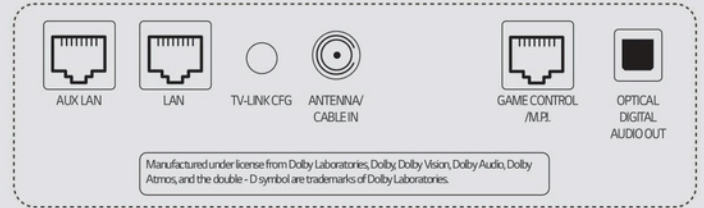

CONNECTIVITY -
86" / 75" / 65" / 55" / 50" / 43"

86"
Rear

75"
Rear

86"
Side

65" / 55" / 50" / 43"
Rear

75" / 65" / 55" / 50" / 43"
Side

Call us at (833) 351-5333
Visit us: www.elevate-b2b.com

Contact Elevate B2B Today

Your trusted partner for hospitality TVs, digital signage, and commercial display solutions. From installation to supply chain support, Elevate B2B delivers the technology and service your property needs.

@LGforBusinessUSA