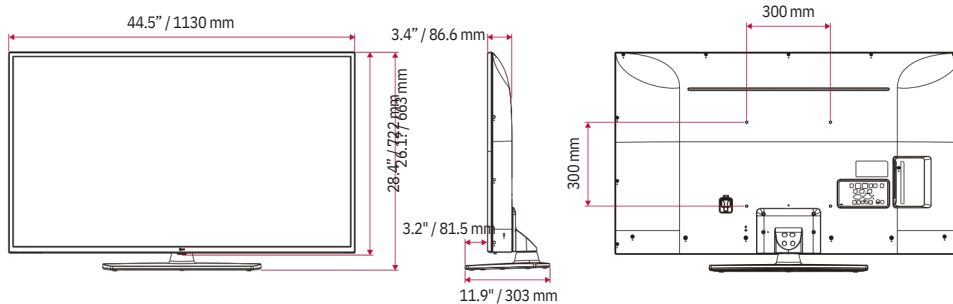

UT560H9 SERIES

DIMENSIONS

65"

55"

50"

43"

Pro:Centric Direct Hospitality UHD TV with Pro:Idiom

UT560H9 SERIES