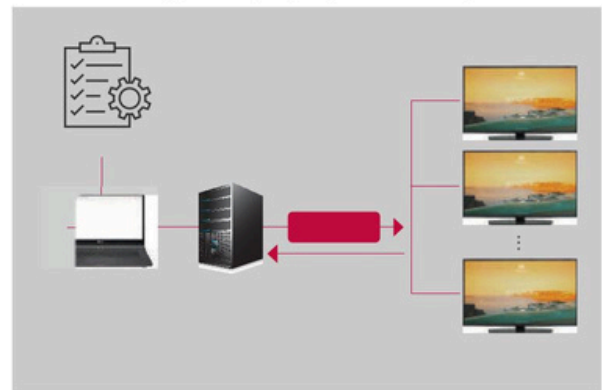

---

service and manage all the property's TVs efficiently.