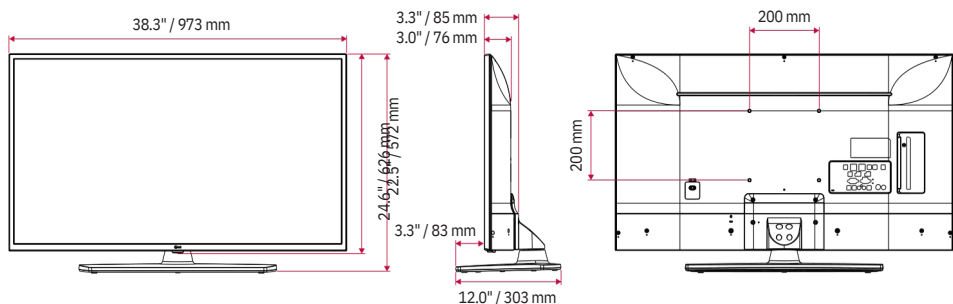

UT560H9 SERIES

DIMENSIONS

65"

55"

50"

43"

Pro:Centric Direct Hospitality UHD TV with Pro:Idiom

UT560H9 SERIES