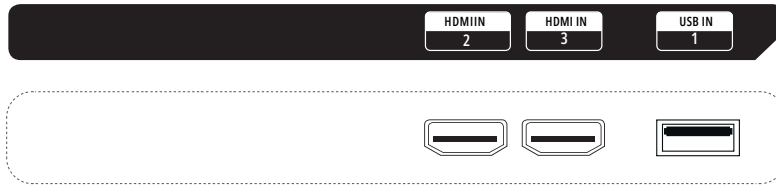

CONNECTIVITY

REAR

65" / 50" / 43"

SIDE

Specifications are subject to change without notice. Please contact your LG sales team to verify before ordering.

Call us at (833) 351-5333
Visit us: www.elevate-b2b.com