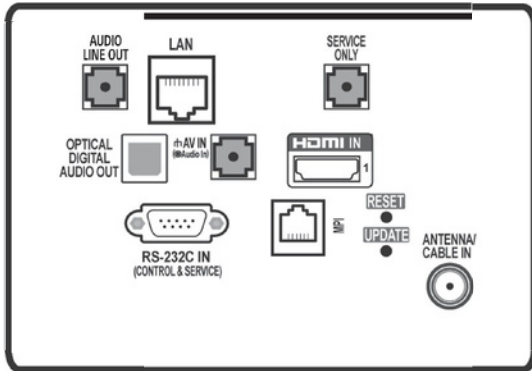

CONNECTIVITY

REAR

65" / 50" / 43"