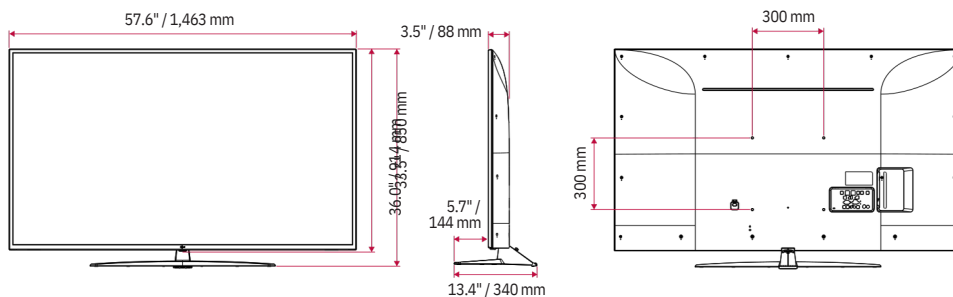

UT560H9 SERIES

DIMENSIONS

65"

55"

50"

43"

Pro:Centric Direct Hospitality UHD TV with Pro:Idiom

UT560H9 SERIES