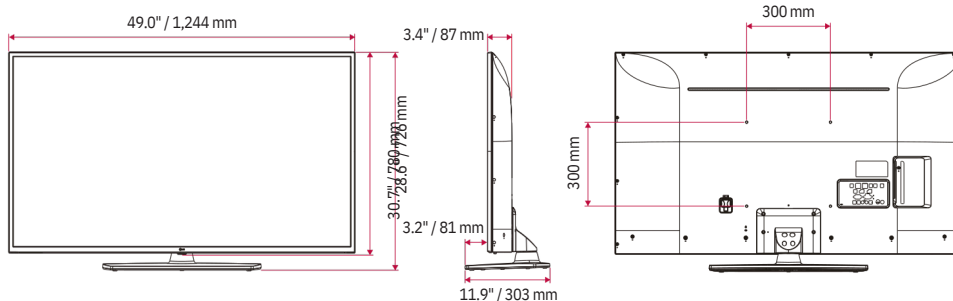

Pro:Centric Direct Hospitality UHD TV with Pro:Idiom

UT560H9 SERIES

DIMENSIONS

65"

55"

50"

43"