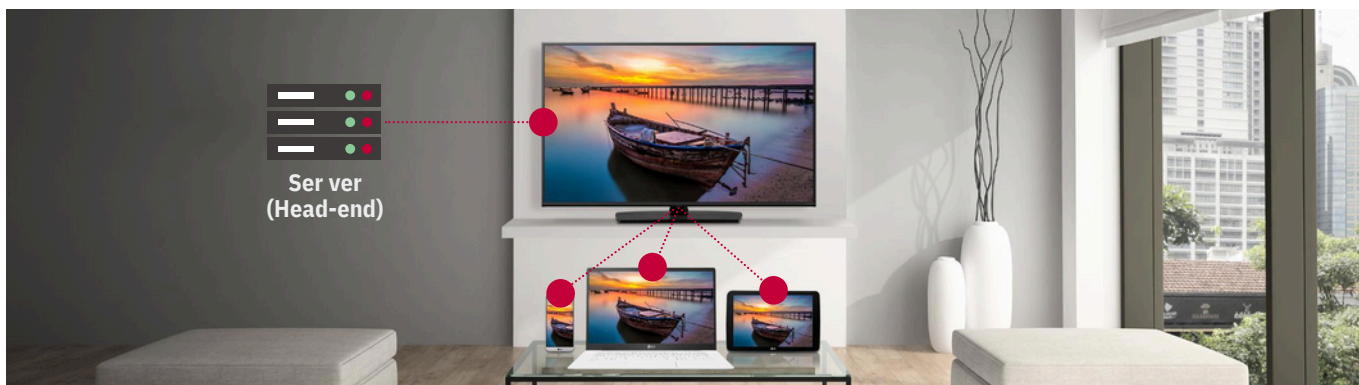

Wireless-In SoftAP

An advancement from the previous model, which required a physical wired connection to TV to use the SoftAP feature, the new Wireless-In SoftAP offers excellent connectivity options for the hotels by wireless connection to TV.

*All images are for illustrative purposes only.

CONNECTIVITY

86" / 65" / 55" / 50" / 43"

Rear

Side