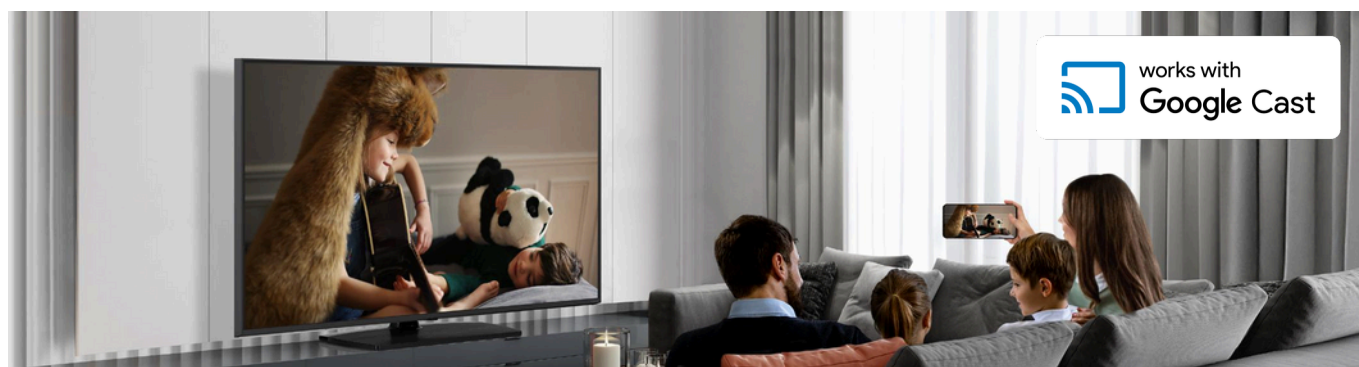

Pro:Centric Cloud

Pro:Centric Cloud improves the usability of enterprise's CMS solution and cloudification of system, reinforcing the service of 3rd party solution. It also offer various design templates, improving data collection and analytics platform with an eye-catching dashboard. In addition with new features; LG Channels provides a convenient way to access wide range of content from CP (Content Provider) including broadcast TV channels without additional devices or subscriptions. And Mobile Application Creator lets you simplifies the process of setting up concierge services on mobile device for guests. Through this function, the guest' request will be satisfied with immediate response.

*Netflix membership required.

Pro:Centric Direct

The hotel content management solution Pro:Centric Direct offers easy and simple editing tools, making it easy to perform service and IP network-based remote management with a single click. The Pro:Centric Direct solution enables users to edit their interface easily by providing customized interface and efficiently manages all TVs in the room. The latest PCD version provides IoT-based in-room control as well as voice control function through LG Natural Language Processing (NLP). These IoT and voice-related functions will be your starting point to prepare for the hotel rooms of next generation through artificial intelligence.