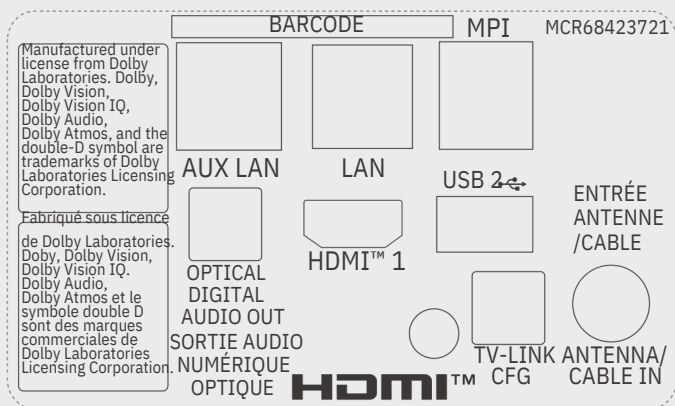

CONNECTIVITY

86" / 65" / 55" / 50" / 43"

Rear