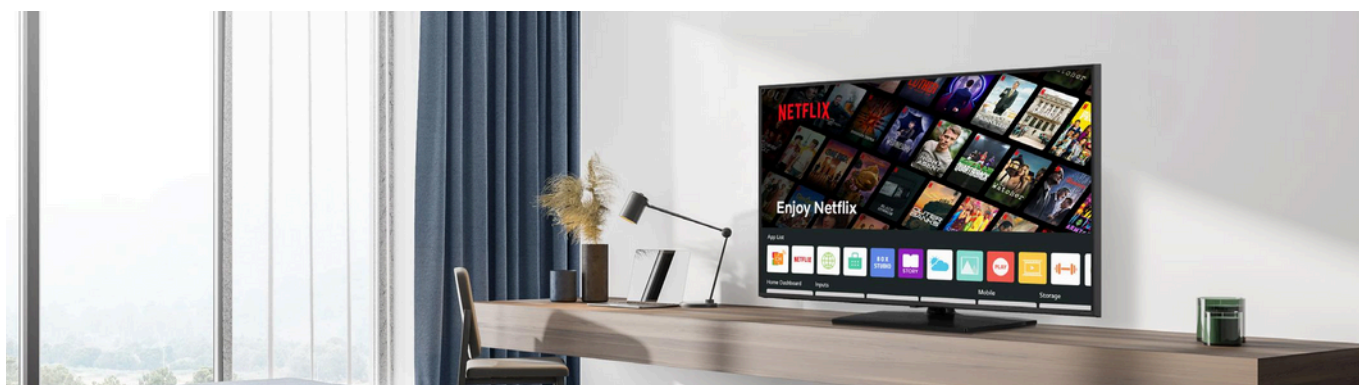

LG Hotel TV works with Google Cast

Enjoy quick access to your personal devices with a convenient QR code on LG Hotel TV for streaming your favorite OTT shows on the big screen, and experience secure checkout with automatic erasure of personal information for peace of mind. Plus, with persisted pairing, connect your devices once and stay linked throughout your entire stay!

*Google Cast is a trademark of Google LLC.

Works with AirPlay

With Apple AirPlay, guests can stream content to LG Pro:Centric Smart Hotel TVs, right from their iPhone or iPad, whether it's to watch movies and shows from their favorite apps or share what's on their Apple devices, including photos, personal videos, games and more. Guests simply scan a unique, on-screen QR code after checking in to privately and securely pair their iPhone or iPad directly to the TV in the room for the duration of their stay.

*Netflix membership required.

Pro:Centric Direct

The hotel content management solution Pro:Centric Direct offers easy and simple editing tools, making it easy to perform service and IP network-based remote management with a single click. The Pro:Centric Direct solution enables users to edit their interface easily by providing customized interface and efficiently manages all TVs in the room. The latest PCD version provides IoT-based in-room control as well as voice control function through LG Natural Language Processing (NLP). These IoT and voice-related functions will be your starting point to prepare for the hotel rooms of next generation through artificial intelligence.