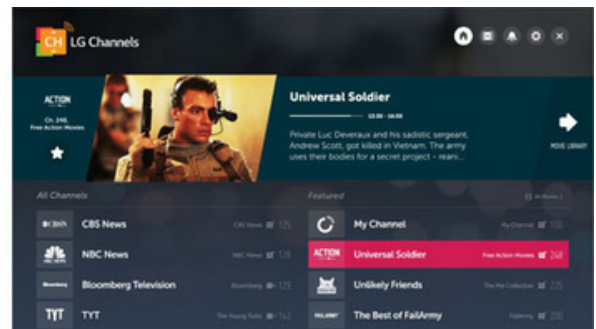

LG Channels - No cost. No contract. No cables.

Plus, no extra hardware, no login, no subscription, and no hidden fees. With its carefully curated lineup of over 95 live channels, movies and TV shows, LG Channels allows your guests to easily search, discover, and enjoy their favorite content old and new. In addition to LG Channels, the UK777H is compatible with other free-to-guest channel services, providing thousands of movie and TV options for guests.