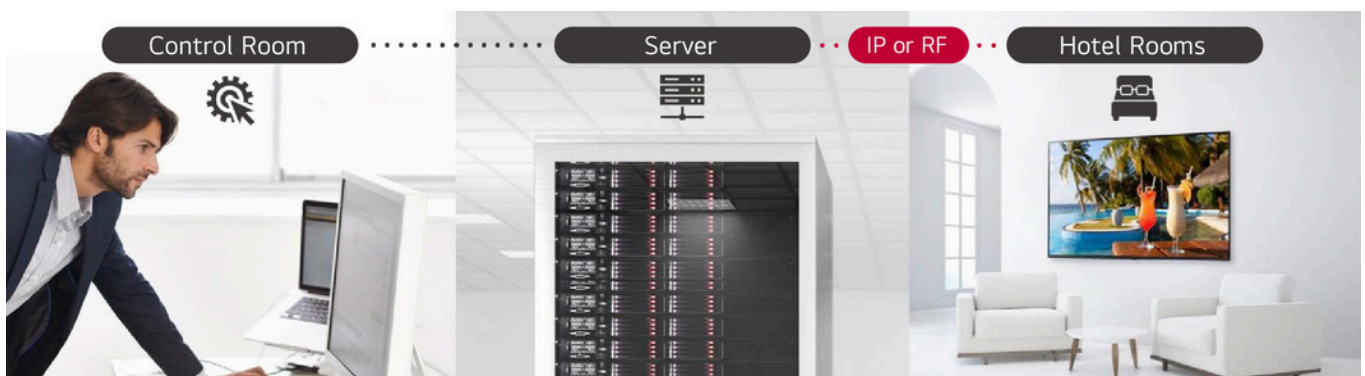

Works with AirPlay®

With Apple AirPlay, guests can stream content to LG Pro:Centric Smart Hotel TVs, right from their iPhone or iPad, whether it's to watch movies and shows from their favorite apps or share what's on their Apple devices, including photos, personal videos, games and more. Guests simply scan a unique, on-screen QR code after checking in to privately and securely pair their iPhone or iPad directly to the TV in the room for the duration of their stay.

Netflix and Other Favorite Apps at Your Fingertips

Stream your favorite shows and movies, including Netflix, Prime Video™, HBO Max®, YouTube™, and more, right from your guestroom TV. Relax and enjoy a wide range of entertainment, just as you would at home.*

Pro:Centric Direct

The Pro:Centric Direct hotel content management solution offers simple editing tools, making it easy to perform service and IP network-based remote management with a single click. Pro:Centric Direct enables users to customize their interface easily and efficiently manage all TVs in the facility. The most recent version provides IoT-based in-room control as well as voice control through LG Natural Language Processing.*