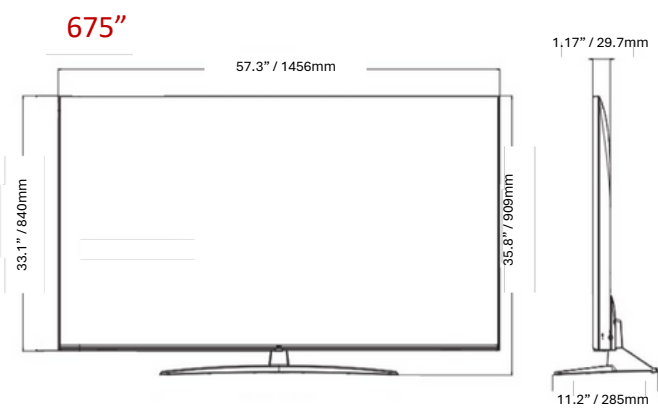

DIMENSIONED DRAWINGS