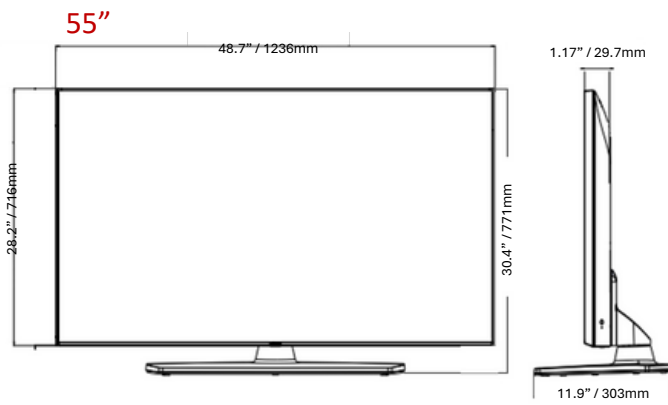

DIMENSIONED DRAWINGS