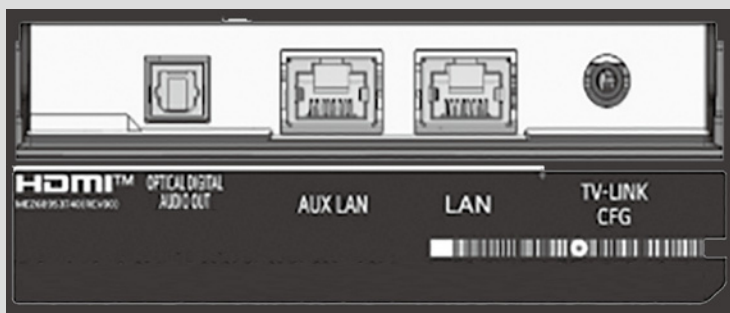

CONNECTIVITY*

75" / 65" / 55" / 50"

Rear Horizontal (Bottom Facing)

Rear Vertical (Side Facing)