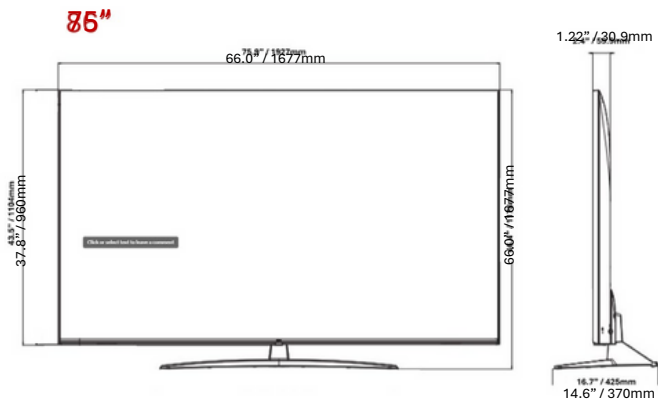

DIMENSIONED DRAWINGS