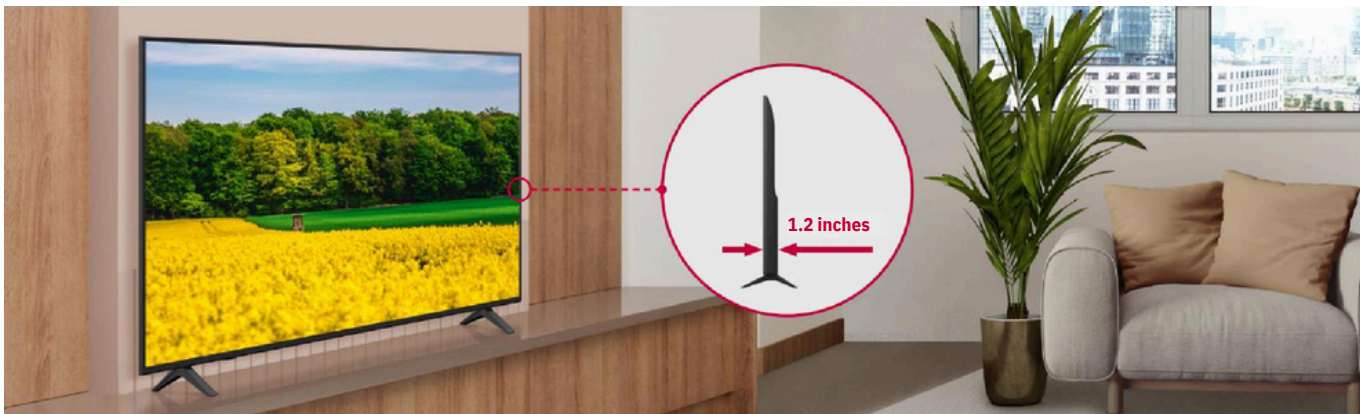

Slim Depth for a Sleek Look

With a slim design, the UK777H series integrates smoothly into the interiors, delivering a modern impression to guest.

CONNECTIVITY*

75" / 65" / 55" / 50"

Rear Horizontal (Bottom Facing)