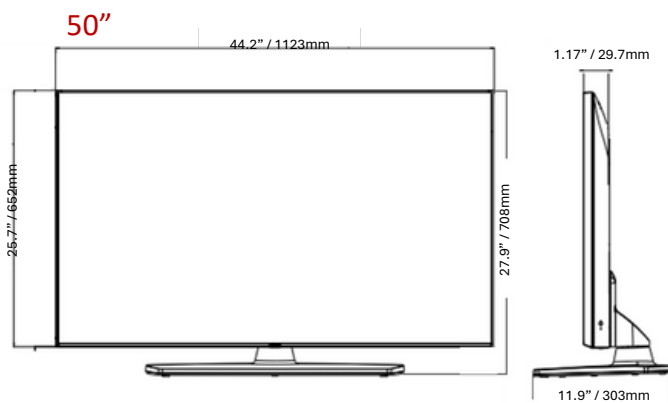

DIMENSIONED DRAWINGS