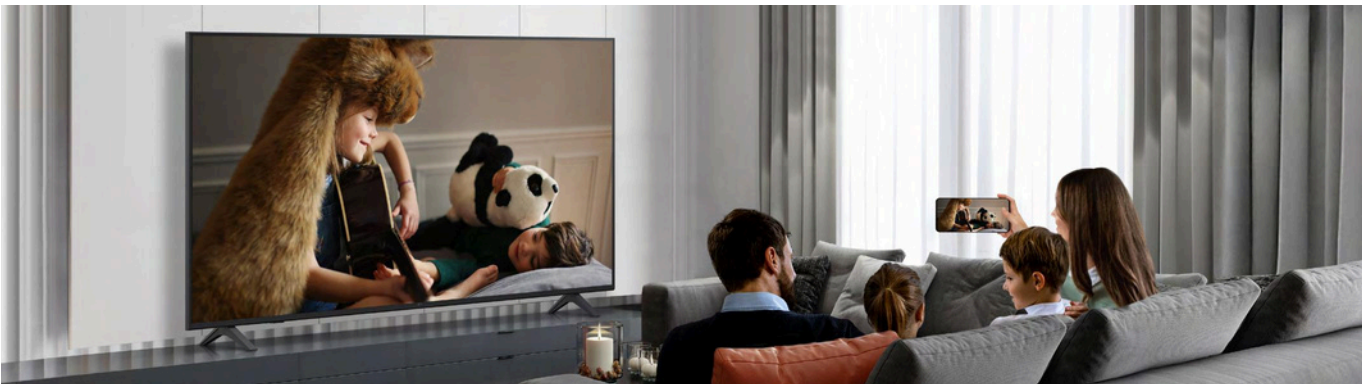

LG Hotel TV works with Google Cast

Enjoy quick access to your personal devices with a convenient QR code on LG Hotel TV for streaming your favorite OTT shows on the big screen, and experience secure checkout with automatic erasure of personal information for peace of mind. Plus, with persisted pairing, connect your devices once and stay linked throughout your entire stay!

* Google Cast is a trademark of Google LLC.