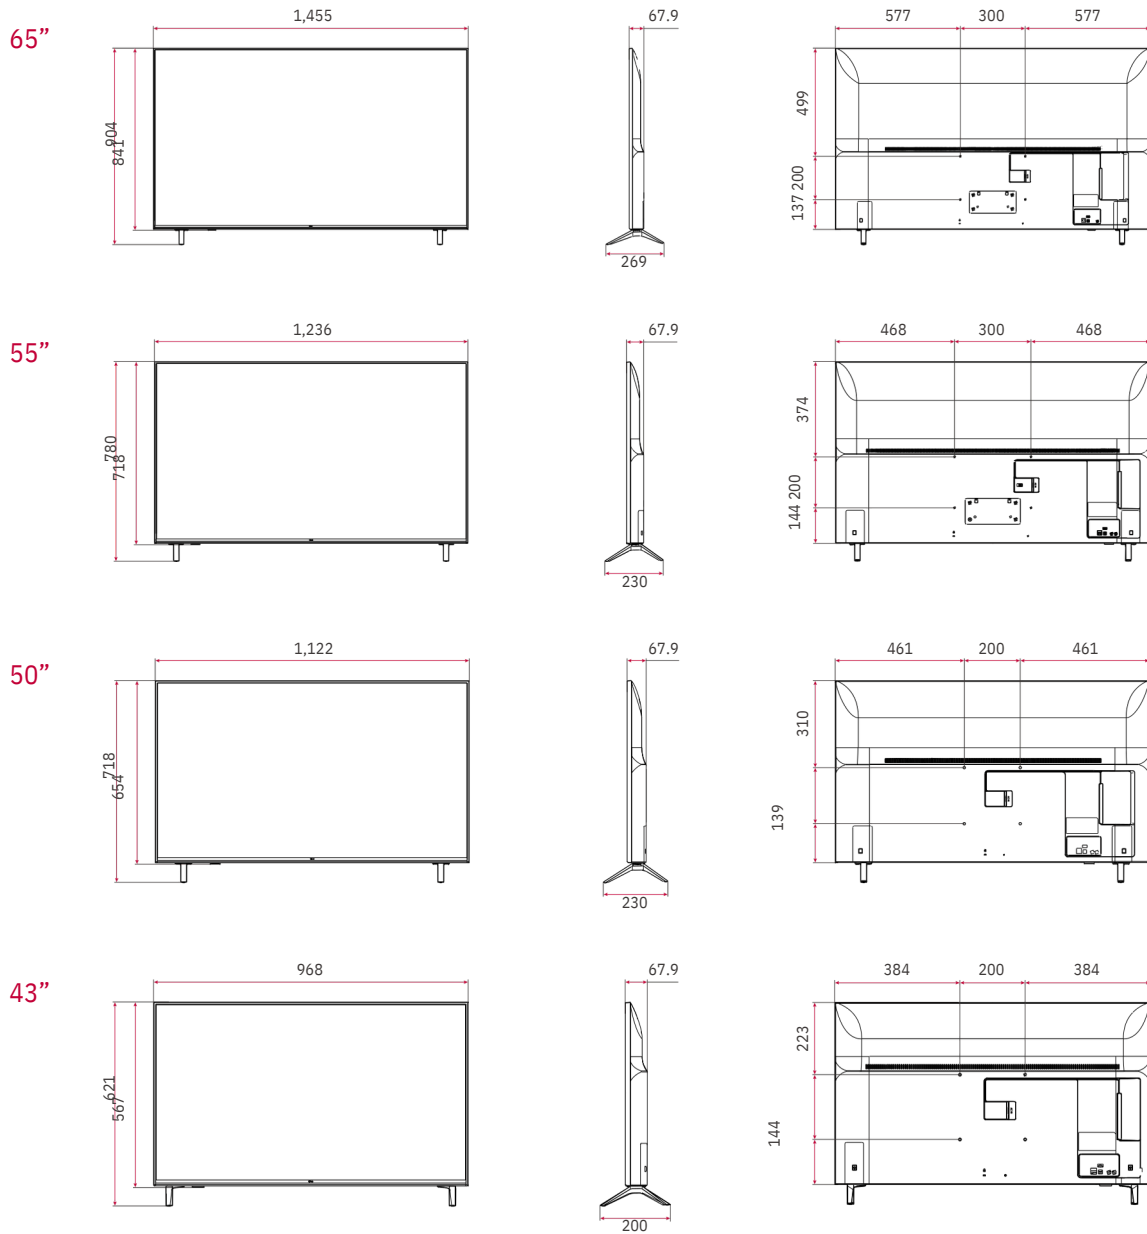

## Slim Depth for a Sleek Look

With a slim design, the UK660H series integrates smoothly into the interiors, delivering a modern impression to guest.

\* In case of 65" ~ 43" display

**DIMENSION** (unit: mm)