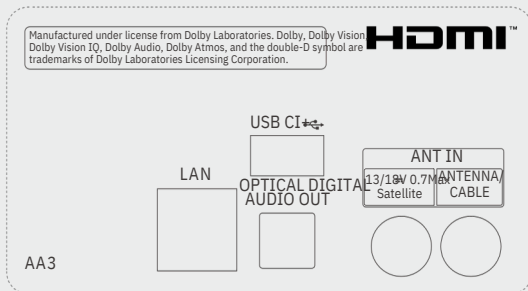

CONNECTIVITY

65" / 55" / 50" / 43"

Rear