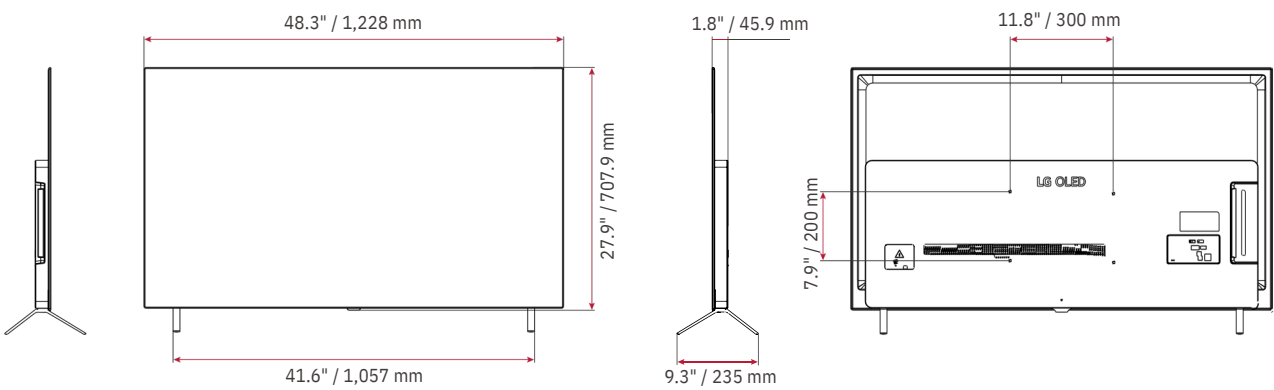

55"

SPECIFICATIONS

		77AM960H0UD	65AM960H0UD	55AM960H0UD
Info	Category	Pro:Centric Smart		
	Stand	2 poles		
Design	Type	OLED (4 Side Cinema Screen)		
	Front Color	OLED (4 Side Cinema Screen)		
Display	Size (Inch)	77"	65"	55"
	Resolution	3,840 × 2,160 (4K Ultra HD)	3,840 × 2,160 (4K Ultra HD)	3,840 × 2,160 (4K Ultra HD)
	Brightness (Typ.)	150 nits (APL 100% (Full White)) 500 nits (APL 25% (Full White))	150 nits (APL 100% (Full White)) 500 nits (APL 25% (Full White))	150 nits (APL 100% (Full White)) 500 nits (APL 25% (Full White))
Video	AI Picture Pro	Yes / Yes	Yes / Yes	Yes / Yes
	HDR 10 Pro / HDR HLG	Yes	Yes	Yes
	Game Optimizer	20 W	20 W	20 W
Audio (Sound)	Speaker (Audio Output)	Yes	Yes	Yes
	AI Sound	Yes	Yes	Yes
	AI Acoustic Tuning	Yes	Yes	Yes
Broadcasting System	LG Sound Sync	ATSC / Clear QAM	ATSC / Clear QAM	ATSC / Clear QAM
	Digital			Pro:Centric (Smart, Cloud, Direct V, Server), Quick Menu (Customizable Portal)
	Analog (NTSC / SECAM / PAL)	NTSC	NTSC	Yes / Yes
Hospitality Solution	Solution Type	Pro:Centric (Smart, Cloud, Direct V, Server), Quick Menu (Customizable Portal)	Pro:Centric (Smart, Cloud, Direct V, Server), Quick Menu (Customizable Portal)	Pro:Centric (Smart, Cloud, Direct V, Server), Quick Menu (Customizable Portal)
	Pro:Idiom (DRM / Media)	Yes / Yes	Yes / Yes	Yes / Yes
Smart Function	webOS23, Web Browser, Magic Remote Compatibility (Built-in), Multi-View, AOD, Gallery Mode, Wi-Fi, Bluetooth, SoftAP, Screen Share, DIAL, Bluetooth Audio Playback, HDMI-eARC/ARC (HDMI 2), Voice Recognition (Standalone / Solution), IoT			
Hospitality Feature	EZ-Manager, USB Cloning, Wake on RF, WOL, Diagnostics (IP Remote), Simplink (HDMI-CEC (1.4)), IR Out (RS-232C, MPI), Multi-code IR, Installer Menu, One Channel Map (LCM), External Speaker Out / Line Out, Instant ON, VLAN ID, Port Block, Lock Mode (Limited), RJP (Remote Jack Pack) Compatibility, Energy Saving Mode, BEACON, Video Tag (2 Video)			
Connectivity	HDMI In (x3), USB 2.0 (x2), RF In, Digital Audio Out (Optical), External Speaker Out (3.5 mm), RJ45 (x2, Ethernet, Aux)), RS-232C (3.5 mm), Service Only (3.5 mm), MPI Port (RJ12)			
Mechanical	VESA Compatible	300 × 200	300 × 200	300 × 200
	Dimensions Without Stand (W x H x D)	67.8 × 38.9 × 2.0 in. 1,719 × 989 × 50.9 mm	57.1 × 32.8 × 1.8 in. 1,449 × 832 × 45.9 mm	48.3 × 27.9 × 1.8 in. 1,228 × 708 × 45.9 mm
	Dimensions With Stand (W x H x D)	67.8 × 41.6 × 12.6 in. 1,719 × 1,057 × 319 mm	57.1 × 35.3 × 9.3 in. 1,449 × 896 × 235 mm	48.3 × 30.4 × 9.6 in. 1,228 × 772 × 235 mm
	Shipping Dimensions (W x H x D)	72.4 × 44.5 × 7.9 in.	62.9 × 37.4 × 6.8 in.	53.5 × 31.9 × 6.8 in.
	Weight without Stand	1,838 × 1,130 × 200 mm 30.5 lbs. / 22.9 kg	1,690 × 850 × 171 mm 37.7 lbs. / 17.1 kg	1,360 × 810 × 171 mm 31.5 lbs. / 14.3 kg
	Weight with Stand	51.8 lbs. / 23.5 kg	38.1 lbs. / 17.3 kg	31.9 lbs. / 14.5 kg
	Shipping Weight	73.8 lbs. / 33.5 kg	53.8 lbs. / 24.4 kg	42.9 lbs. / 19.5 kg
	On Bezel Width (L/R / T/B)	11.0 / 11.0 / 12.4 / 16.7 mm	10.1 / 10.1 / 9.9 / 12.8 mm	9.1 / 9.1 / 8.9 / 12.8 mm
	Off Bezel Width (L/R / T/B)			
	Power Supply (Voltage)	1.3 / 1.3 / 1.3 / 1.3 mm	3.2 / 3.2 / 3.2 / 3.2 mm	3.2 / 3.2 / 3.2 / 3.2 mm
Electrical	Frequency	100-240 Vac, 50/60 Hz		
	Power Consumption (Typ. / Max)	495 W / 430 W	347 W / 302 W	266 W / 215 W
	Standby Power Consumption	Less than 0.5 W	Less than 0.5 W	Less than 0.5 W
	Certification	ETL	ETL	ETL
Standards & Certifications	EMC	FCC	FCC	FCC
Accessory	Remote (MMR)			