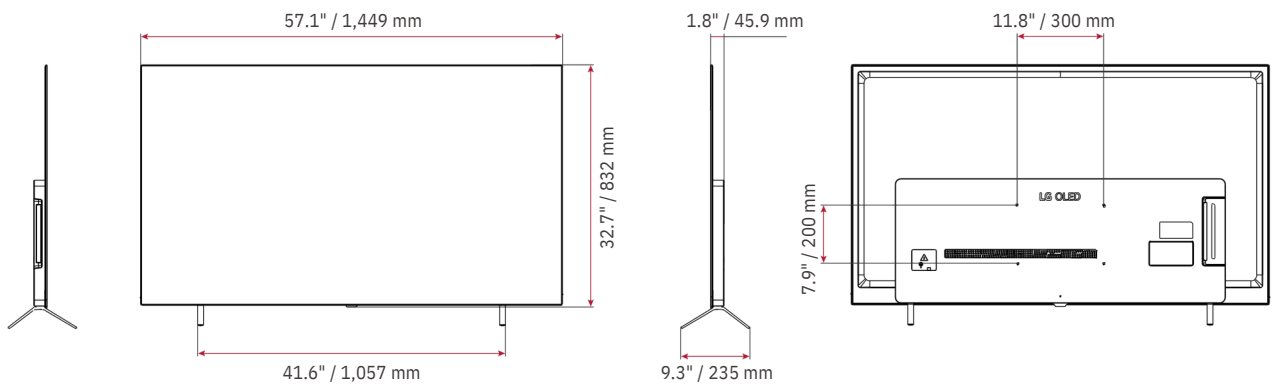

55"

SPECIFICATIONS

		77AM960H0UD	65AM960H0UD	55AM960H0UD
Info	Category	Pro:Centric Smart		
	Stand	2 poles		
Design	Type	OLED (4 Side Cinema Screen)		
	Front Color	OLED (4 Side Cinema Screen)		
Display	Size (Inch)	77"	65"	55"
	Resolution	3,840 × 2,160 (4K Ultra HD)	3,840 × 2,160 (4K Ultra HD)	3,840 × 2,160 (4K Ultra HD)
	Brightness (Typ.)	150 nits (APL 100% (Full White)) 500 nits (APL 25% (Full White))	150 nits (APL 100% (Full White)) 500 nits (APL 25% (Full White))	150 nits (APL 100% (Full White)) 500 nits (APL 25% (Full White))
Video	AI Picture Pro	Yes / Yes	Yes / Yes	Yes / Yes
	HDR 10 Pro / HDR HLG	Yes	Yes	Yes
	Game Optimizer	20 W	20 W	20 W
Audio (Sound)	Speaker (Audio Output)	Yes	Yes	Yes
	AI Sound	Yes	Yes	Yes
	AI Acoustic Tuning	Yes	Yes	Yes
Broadcasting System	LG Sound Sync	ATSC / Clear QAM	ATSC / Clear QAM	ATSC / Clear QAM
	Digital			Pro:Centric (Smart, Cloud, Direct V, Server), Quick Menu (Customizable Portal)
	Analog (NTSC / SECAM / PAL)	NTSC	NTSC	Yes / Yes
Hospitality Solution	Solution Type	Pro:Centric (Smart, Cloud, Direct V, Server), Quick Menu (Customizable Portal)	Pro:Centric (Smart, Cloud, Direct V, Server), Quick Menu (Customizable Portal)	Pro:Centric (Smart, Cloud, Direct V, Server), Quick Menu (Customizable Portal)
	Pro:Idiom (DRM / Media)	Yes / Yes	Yes / Yes	Yes / Yes
Smart Function	webOS23, Web Browser, Magic Remote Compatibility (Built-in), Multi-View, AOD, Gallery Mode, Wi-Fi, Bluetooth, SoftAP, Screen Share, DIAL, Bluetooth Audio Playback, HDMI-eARC/ARC (HDMI 2), Voice Recognition (Standalone / Solution), IoT			
Hospitality Feature	EZ-Manager, USB Cloning, Wake on RF, WOL, Diagnostics (IP Remote), Simplink (HDMI-CEC (1.4)), IR Out (RS-232C, MPI), Multi-code IR, Installer Menu, One Channel Map (LCM), External Speaker Out / Line Out, Instant ON, VLAN ID, Port Block, Lock Mode (Limited), RJP (Remote Jack Pack) Compatibility, Energy Saving Mode, BEACON, Video Tag (2 Video)			
Connectivity	HDMI In (x3), USB 2.0 (x2), RF In, Digital Audio Out (Optical), External Speaker Out (3.5 mm), RJ45 (x2, Ethernet, Aux)), RS-232C (3.5 mm), Service Only (3.5 mm), MPI Port (RJ12)			
Mechanical	VESA Compatible	300 × 200	300 × 200	300 × 200
	Dimensions Without Stand (W x H x D)	67.8 × 38.9 × 2.0 in. 1,719 × 989 × 50.9 mm	57.1 × 32.8 × 1.8 in. 1,449 × 832 × 45.9 mm	48.3 × 27.9 × 1.8 in. 1,228 × 708 × 45.9 mm
	Dimensions With Stand (W x H x D)	67.8 × 41.6 × 12.6 in. 1,719 × 1,057 × 319 mm	57.1 × 35.3 × 9.3 in. 1,449 × 896 × 235 mm	48.3 × 30.4 × 9.6 in. 1,228 × 772 × 235 mm
	Shipping Dimensions (W x H x D)	72.4 × 44.5 × 7.9 in.	62.9 × 37.4 × 6.8 in.	53.5 × 31.9 × 6.8 in.
	Weight without Stand	1,838 × 1,130 × 200 mm 30.5 lbs. / 22.9 kg	1,690 × 850 × 171 mm 37.7 lbs. / 17.1 kg	1,360 × 810 × 171 mm 31.5 lbs. / 14.3 kg
	Weight with Stand	51.8 lbs. / 23.5 kg	38.1 lbs. / 17.3 kg	31.9 lbs. / 14.5 kg
	Shipping Weight	73.8 lbs. / 33.5 kg	53.8 lbs. / 24.4 kg	42.9 lbs. / 19.5 kg
	On Bezel Width (L/R / T/B)	11.0 / 11.0 / 12.4 / 16.7 mm	10.1 / 10.1 / 9.9 / 12.8 mm	9.1 / 9.1 / 8.9 / 12.8 mm
	Off Bezel Width (L/R / T/B)			
	Power Supply (Voltage)	1.3 / 1.3 / 1.3 / 1.3 mm	3.2 / 3.2 / 3.2 / 3.2 mm	3.2 / 3.2 / 3.2 / 3.2 mm
Electrical	Frequency	100-240 Vac, 50/60 Hz		
	Power Consumption (Typ. / Max)	495 W / 430 W	347 W / 302 W	266 W / 215 W
	Standby Power Consumption	Less than 0.5 W	Less than 0.5 W	Less than 0.5 W
	Certification	ETL	ETL	ETL
Standards & Certifications	EMC	FCC	FCC	FCC
Accessory	Remote (MMR)			