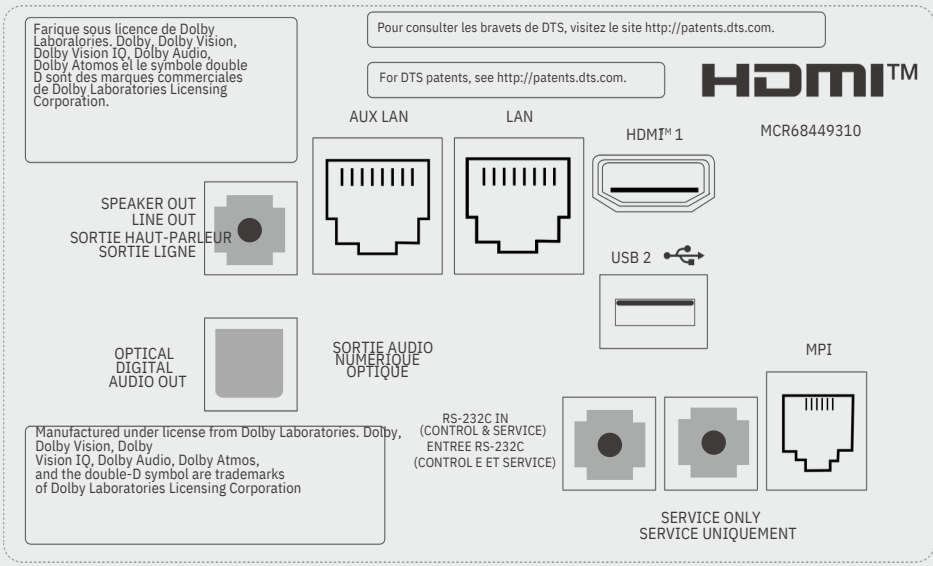

Game Optimizer

LG Game Optimizer will get you and keep you in the action through selection of game mode, picture adjustment and other settings.

CONNECTIVITY

77" / 65" / 55"

Rear

Side

* All images are for illustrative purposes only.