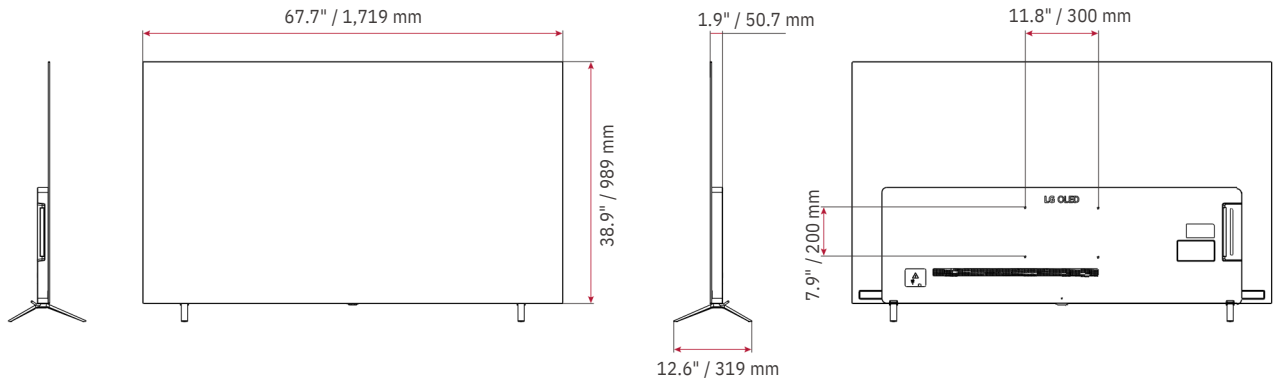

DIMENSIONS

77"