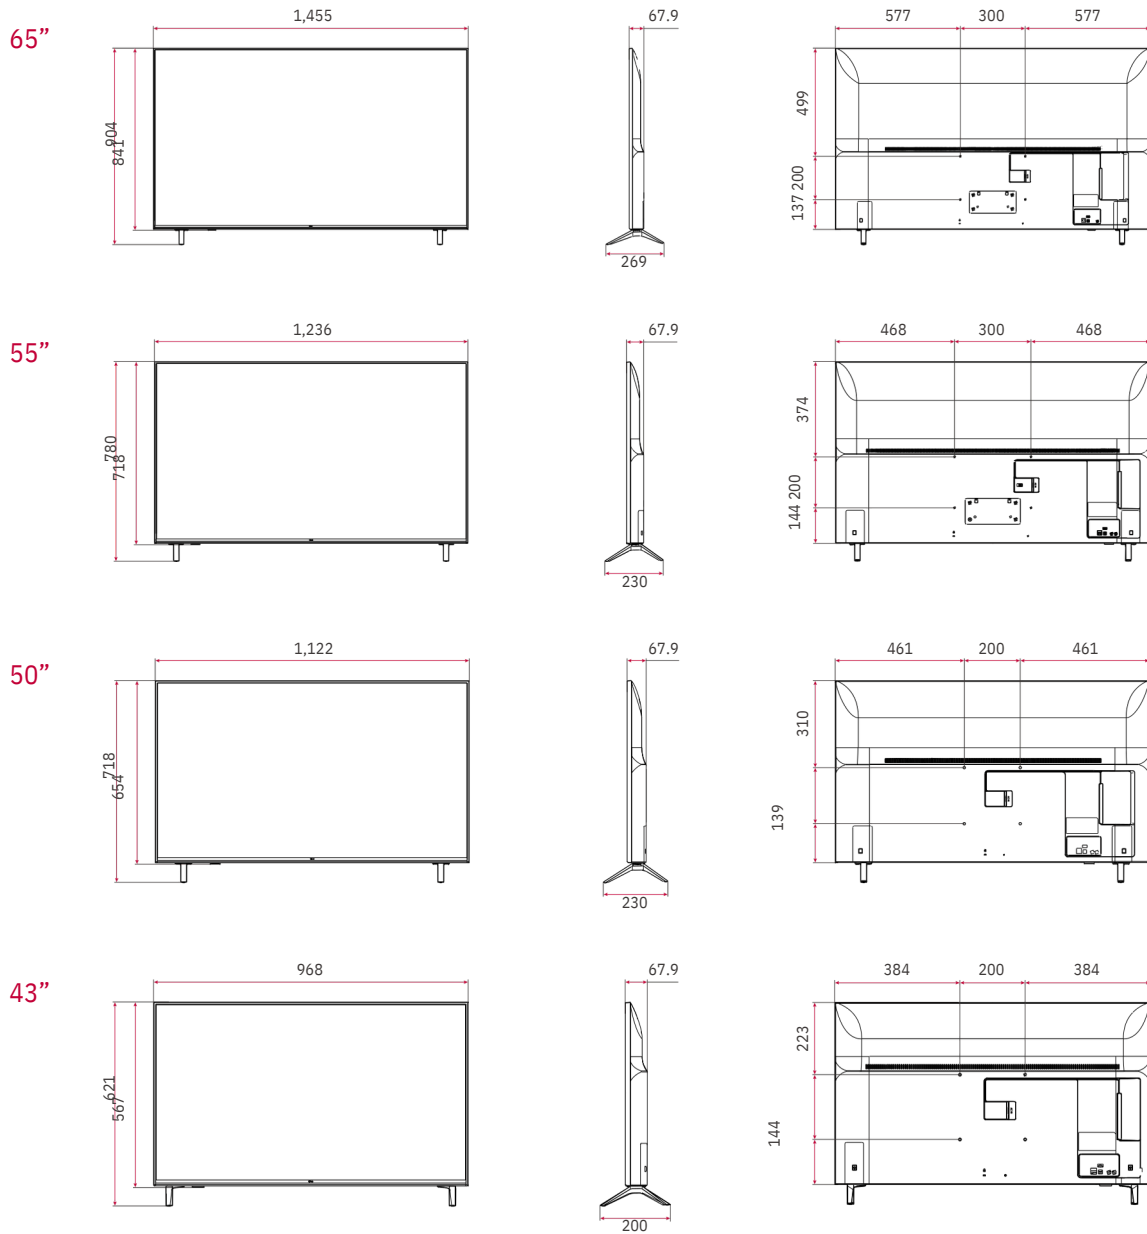

* Currently supports in Germany, Spain, France, Finland, Ireland, Austria, Italy, Switzerland, Portugal and please check with your local sales for other EU countries.

Slim Depth for a Sleek Look

With a slim design, the UK660H series integrates smoothly into the interiors, delivering a modern impression to guest.

* In case of 65" ~ 43" display

DIMENSION (unit: mm)

CONNECTIVITY

65" / 55" / 50" / 43"

Rear

Side