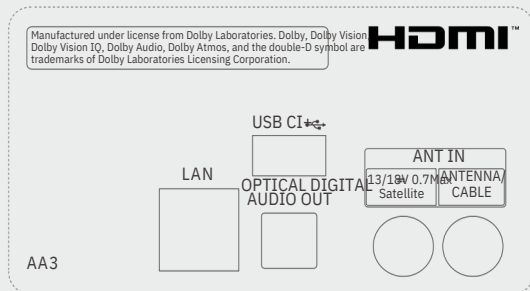

* In case of 65" ~ 43" display

DIMENSION (unit: mm)

CONNECTIVITY

65" / 55" / 50" / 43"

Rear

Side