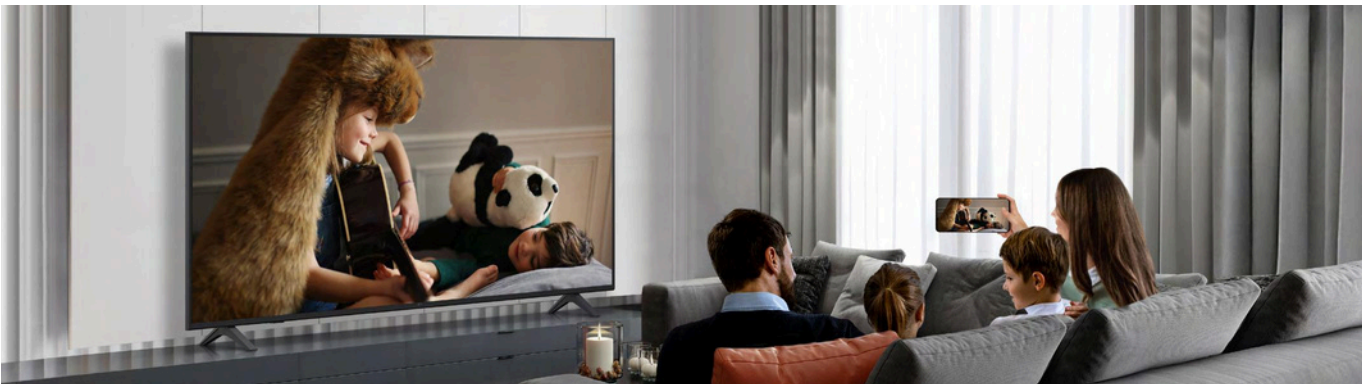

Slim Design

UK660H (EU/CIS)

Design	Stand Type	2 Poles 65" / 55" / 50" / 43"
Display	Inch	4K Ultra HD (3,840 × 2,160)
	Resolution	DVB-T2/C/S2 SECAM / PAL
Broadcasting System	Digital	
	Analog	
VESA	65", 55" : 300 × 200 mm	
	50", 43" : 200 × 200 mm	

4K UHD, Vibrant Viewing in Ultra High Resolution

LG UHD TVs surpass your expectations every time. Experience lifelike picture quality and vivid colors with four times more pixel accuracy than Full HD. LG's powerful processor boosts the resolution to the original quality and 4K Super Upscaling enhances resolution, brightness, and clarity. Vibrant colors and brightness take the screen resolution to new heights. Jump into elevated image quality with sharper contrast by HDR10 Pro*.

* HDR10 Pro is a technology developed by LG Electronics based on the standardized picture quality of standard 'HDR10'.

LG Hotel TV works with Google Cast

Enjoy quick access to your personal devices with a convenient QR code on LG Hotel TV for streaming your favorite OTT shows on the big screen, and experience secure checkout with automatic erasure of personal information for peace of mind. Plus, with persisted pairing, connect your devices once and stay linked throughout your entire stay!

* Google Cast is a trademark of Google LLC.

Works with AirPlay

With Apple AirPlay, guests can stream content to LG Pro:Centric Smart Hotel TVs, right from their iPhone or iPad, whether it's to watch movies and shows from their favorite apps or share what's on their Apple devices, including photos, personal videos, games and more. Guests simply scan a unique, on-screen QR code after checking in to privately and securely pair their iPhone or iPad directly to the TV in the room for the duration of their stay.