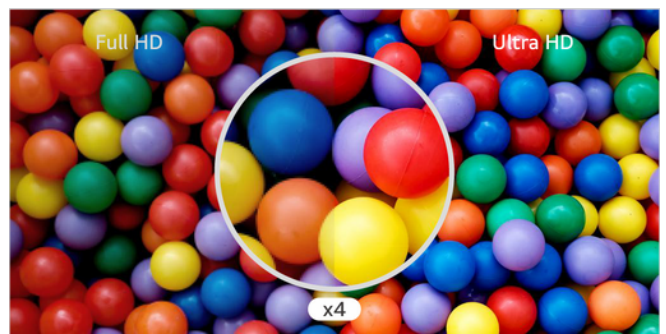

High Resolution Display

Offering a resolution that is four times higher than FHD, the UV5N-E delivers crisp visuals to customers. Additionally, the anti-glare coating on the screen reduces screen reflection in brightly lit environments.