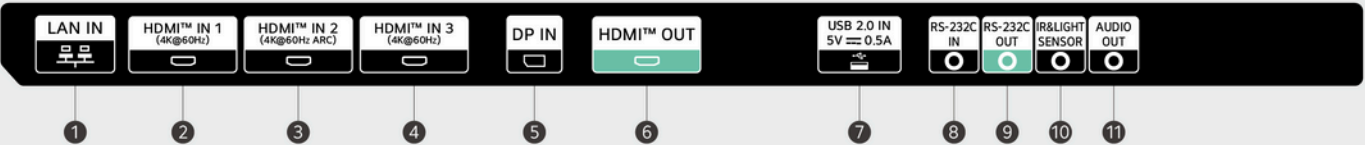

CONNECTIVITY

65" / 55" / 49"

- 1 LAN IN
- 2 HDMI IN 1
- 3 HDMI IN 2
- 4 HDMI IN 3
- 5 DP IN
- 6 HDMI OUT
- 7 USB 2.0 IN
- 8 RS-232C IN
- 9 RS-232C OUT
- 10 IR & LIGHT SENSOR
- 11 AUDIO OUT

SPECIFICATIONS