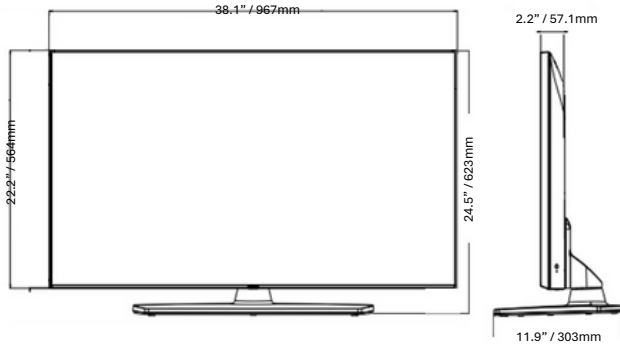

DIMENSIONED DRAWINGS

65" UK570H Series

55"

50"

43"