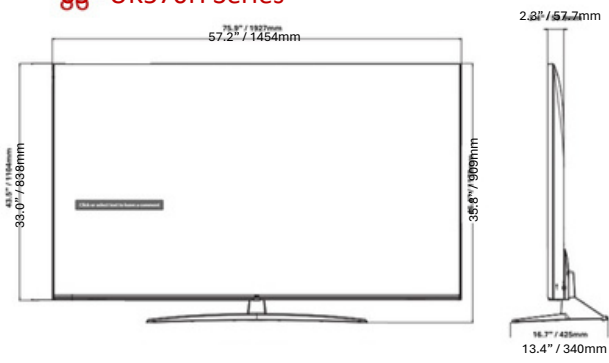

DIMENSIONED DRAWINGS

65" UK570H Series