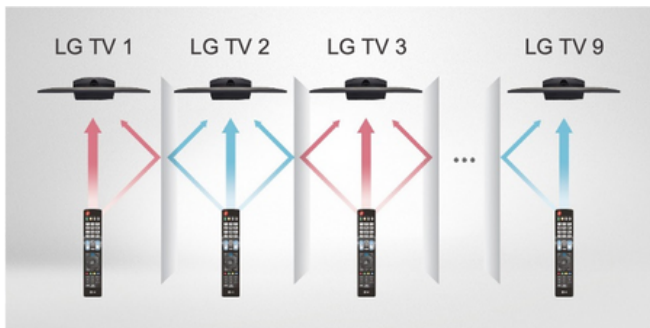

Pro:Centric Direct

The hotel content management solution Pro:Centric Direct offers easy and simple editing tools, making it easy to perform service and IP network-based remote management with a single click.* The Pro:Centric Direct solution enables users to edit their interface easily by providing customized interface and efficiently manages all TVs in the room. The latest PCD version provides IoT-based in-room control as well as voice control function through LG Natural Language Processing (NLP). These IoT and voice-related functions will be your starting point to prepare for the hotel rooms of next generation through artificial intelligence.

* Some features may not be supported based on PCD versions.

USB Cloning

USB data cloning makes managing multiple displays more efficient for optimal operation. Instead of setting up each display one by one, data can be copied to a USB for one display and can be sent to the other displays through a USB plug-in.

Pro:Idiom

Digital Rights Management (DRM) technology provides access to premium content to help assure rapid and broad deployment of HDTV and other high-value digital content.

Multi-code IR

Multi-code IR function eliminates any remote-control signal interaction between multiple TVs in one place. LG hospital TV supports this when used with a Multi-code IR remote control (sold separately), so users can freely control their own TVs without disturbing the others.

Ez-Manager

Ez-Manager provides a convenient installation function automatically set up for Pro:Centric TV that provides less effort and process than manual installation.

CONNECTIVITY

UK570H

Rear

Side

DIMENSIONED DRAWINGS