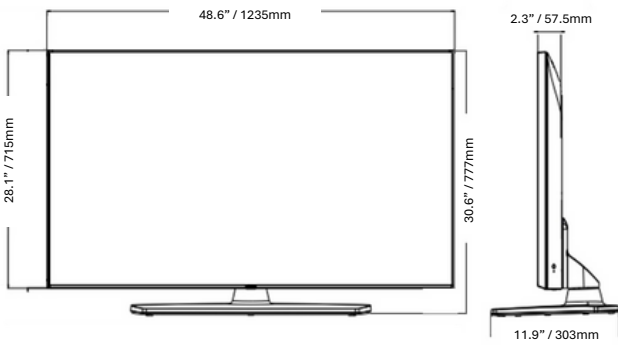

DIMENSIONED DRAWINGS

65" UK570H Series

55"

50"

43"