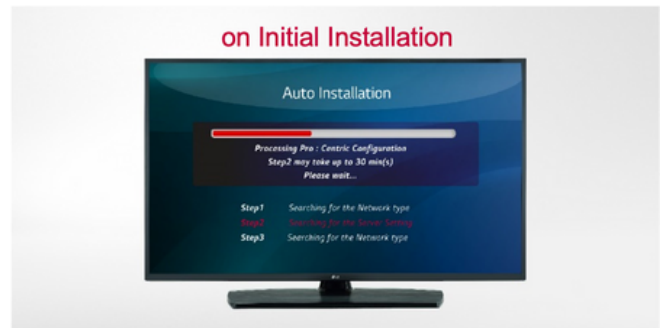

Pro:Centric Direct

The hotel content management solution Pro:Centric Direct offers easy and simple editing tools, making it easy to perform service and IP network-based remote management with a single click.* The Pro:Centric Direct solution enables users to edit their interface easily by providing customized interface and efficiently manages all TVs in the room. The latest PCD version provides IoT-based in-room control as well as voice control function through LG Natural Language Processing (NLP). These IoT and voice-related functions will be your starting point to prepare for the hotel rooms of next generation through artificial intelligence.

* Some features may not be supported based on PCD versions.

USB Cloning

USB data cloning makes managing multiple displays more efficient for optimal operation. Instead of setting up each display one by one, data can be copied to a USB for one display and can be sent to the other displays through a USB plug-in.

Pro:Idiom

Digital Rights Management (DRM) technology provides access to premium content to help assure rapid and broad deployment of HDTV and other high-value digital content.

Multi-code IR

Multi-code IR function eliminates any remote-control signal interaction between multiple TVs in one place. LG hospital TV supports this when used with a Multi-code IR remote control (sold separately), so users can freely control their own TVs without disturbing the others.

Ez-Manager

Ez-Manager provides a convenient installation function automatically set up for Pro:Centric TV that provides less effort and process than manual installation.

CONNECTIVITY

UK570H

Rear

Side

DIMENSIONED DRAWINGS