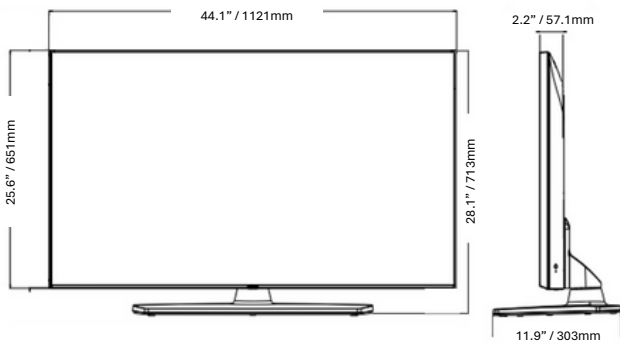

DIMENSIONED DRAWINGS

65" UK570H Series

55"

50"

43"