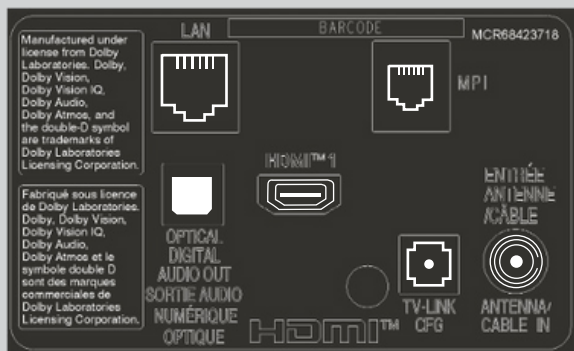

Pro:Idiom

Digital Rights Management (DRM) technology provides access to premium content to help assure rapid and broad deployment of HDTV and other high-value digital content.

Multi-code IR

Multi-code IR function eliminates any remote-control signal interaction between multiple TVs in one place. LG hospital TV supports this when used with a Multi-code IR remote control (sold separately), so users can freely control their own TVs without disturbing the others.

Ez-Manager

Ez-Manager provides a convenient installation function automatically set up for Pro:Centric TV that provides less effort and process than manual installation.

CONNECTIVITY

UK570H

Rear

Side

DIMENSIONED DRAWINGS