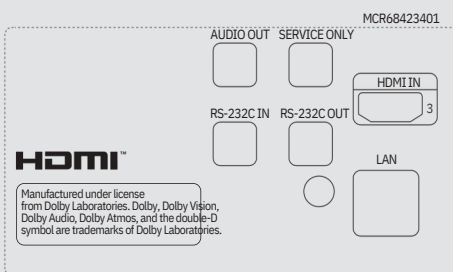

CONNECTIVITY

75" / 65" / 55"

Rear