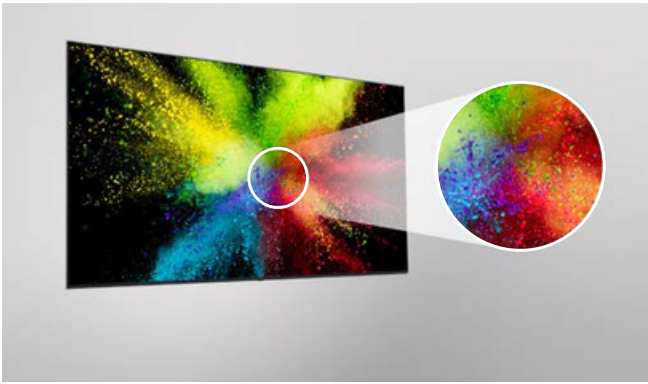

Various Sensor Connection

Compatible with **LG One:Quick** Share

Compatible with AV Control Systems

UL3J Series

Sizes	86" / 75" / 65" / 55" / 50" / 43"
Screen Resolution	3,840 x 2,160 (UHD)
Operation Time	16 Hours / 7 Days
Brightness	86" / 75": 330 nits 65" / 55" / 50": 400 nits 43": 300 nits
LG Solution Compatibility	LG One:Quick Share, LG ConnectedCare, LG SuperSign CMS/Control, Promota App*

* Not available for Europe/CIS Region

SUPERB PICTURE QUALITY WITH ULTRA HD RESOLUTION

With Ultra HD resolution, the color and details of the content are vivid and realistic. In addition, the wide viewing angle of LG's IPS panel allows for people to observe from virtually any viewing angle.

SOPHISTICATED SLIM DESIGN

This series is thin in bezel size and thickness*, which saves space and enables easy installation. In addition, it increases the immersive experience from the screen and provides a sophisticated design, improving the décor of the space where the product is installed.
 * Compared to LG's UL3G series