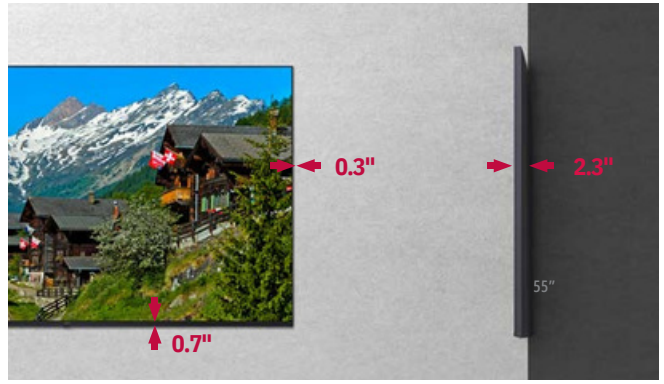

Various Sensor Connection

Compatible with **LG One:Quick** Share

Compatible with AV Control Systems

UL3J Series

Sizes	86" / 75" / 65" / 55" / 50" / 43"
Screen Resolution	3,840 x 2,160 (UHD)
Operation Time	16 Hours / 7 Days
Brightness	86" / 75": 330 nits 65" / 55" / 50": 400 nits 43": 300 nits
LG Solution Compatibility	LG One:Quick Share, LG ConnectedCare, LG SuperSign CMS/Control, Promota App*

* Not available for Europe/CIS Region

SUPERB PICTURE QUALITY WITH ULTRA HD RESOLUTION

With Ultra HD resolution, the color and details of the content are vivid and realistic. In addition, the wide viewing angle of LG's IPS panel allows for people to observe from virtually any viewing angle.