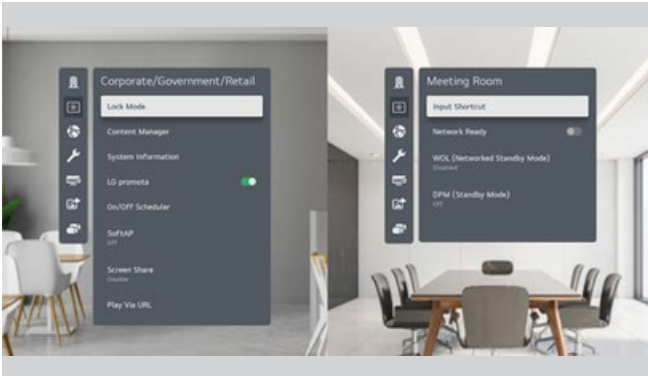

* LG Promota is can be downloaded from the App Store and Google Play store. (Not available for Europe/CIS Region)

LG's WIRELESS SCREEN SHARING SOLUTION, LG One:Quick^{Share}

LG One:Quick Share is a wireless screen sharing solution* compatible with the UL3J series, USB transmission unit, and its app. You can simply share personal PC screen to the display by connecting directly using embedded Wi-Fi. You can adjust the basic setting values (volume, picture mode, auto bright, etc.) of the connected display without a remote control. Also, the Office Meeting can display the agenda and important notes before the meeting starts.

* LG One:Quick Share needs to be purchased separately.

** Users can enable Office Meeting Mode at EZ Setting Menu of the Signage.

REMOTE MONITORING AND CONTROL

This web-based monitoring solution enables you to monitor the UL3J, make adjustments and control the unit remotely in real time while also providing access to both current and past performance data.

EASY MENU SETUP FOR VERTICAL NEEDS

Feature menus are organized based on preset industry configurations moving the most commonly-used features to the top of the menu based on the environment you select.