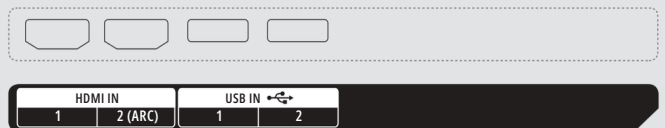

* Registered on April, 2021

CONNECTIVITY

75" / 65" / 55"

Rear

* Jack Panels may differ from the above image, so please contact LG sales team to verify before ordering.

Side

PANEL	86UL3J-B	75UL3J-E	65UL3J-E	55UL3J-E	50UL3J-E	43UL3J-E
Screen Size	86"	75"	65"	55"	50"	43"
Panel Technology	IPS	IPS	IPS	IPS	IPS	IPS
Back Light Type	Direct	Direct	Direct	Direct	Direct	Direct
Aspect Ratio	16:9	16:9	16:9	16:9	16:9	16:9
Native Resolution	3840 x 2160 (UHD)	3840 x 2160 (UHD)	3840 x 2160 (UHD)	3840 x 2160 (UHD)	3840 x 2160 (UHD)	3840 x 2160 (UHD)
Refresh Rate	120 Hz	60 Hz	60 Hz	60 Hz	60 Hz	60 Hz
Brightness (Typ.)	330 nits	330 nits	400 nits	400 nits	400 nits	300 nits
Contrast Ratio	1200:1	1200:1	1200:1	1200:1	1200:1	1200:1
Dynamic CR	1,000,000:1	1,000,000:1	1,000,000:1	1,000,000:1	1,000,000:1	1,000,000:1
Color gamut	DCI 80%	DCI 80%	DCI 80%	DCI 80%	DCI 80%	DCI 80%
Viewing Angle (H x V)	178° x 178°	178° x 178°	178° x 178°	178° x 178°	178° x 178°	178° x 178°
Color Depth	1.07 Billion colors (8bit + FRC)	1.07 Billion colors (8bit + FRC)	1.07 Billion colors (8bit + FRC)	10bit, 1.07 Billion colors	10bit, 1.07 Billion colors	10-bit (D), 1.07 Billion colors
Response Time (G to G)	5 ms	8 ms	8 ms	8 ms	12 ms	8 ms
Surface Treatment (Haze)	3%	1%	1%	3%	3%	3%
Lifetime	30,000 Hours	30,000 Hours	30,000 Hours	30,000 Hours	30,000 Hours	30,000 Hours
Operation Hours (Hours/Days)	16/7	16/7	16/7	16/7	16/7	16/7
Portrait / Landscape	Landscape Only	Yes / Yes	Yes / Yes	Yes / Yes	Yes / Yes	Yes / Yes
SOUND						
Built-in Speaker	Yes	Yes	Yes	Yes	Yes	Yes
CONNECTIVITY						
HDMI 1.4 In	Yes (x3), HDCP 2.2	Yes (x3), HDCP 2.2	O(3), HDCP2.2/1.4	O(3), HDCP2.2/1.4	O(3), HDCP2.2/1.4	O(3), HDCP2.2/1.4
RS-232C In	3.5mm Stereo (4-pin)	3.5mm Stereo (4-pin)	3.5mm Stereo (4-pin)	3.5mm Stereo (4-pin)	3.5mm Stereo (4-pin)	3.5mm Stereo (4-pin)
RJ45 (LAN)	Yes	Yes	Yes	Yes	Yes	Yes
USB 2.0 Type-A	Yes (x2)	Yes (x2)	Yes (x2)	Yes (x2)	Yes (x2)	Yes (x2)
Audio Out	Yes	Yes	Yes	Yes	Yes	Yes
RS-232C Out	3.5mm Stereo (4-pin)	3.5mm Stereo (4-pin)	3.5mm Stereo (4-pin)	3.5mm Stereo (4-pin)	3.5mm Stereo (4-pin)	3.5mm Stereo (4-pin)
MECHANICAL						
Bezel Color	Navy Blue (Near Black)	Navy Blue (Near Black)	Navy Blue (Near Black)	Navy Blue (Near Black)	Navy Blue (Near Black)	Navy Blue (Near Black)
Bezel Width (Off Bezel)	6.9 / 6.9 / 6.9 / 18.4 mm	7.9 / 7.9 / 7.9 / 18.4 mm	6.8 / 6.8 / 6.8 / 18.4 mm	6.9 / 6.9 / 6.9 / 18.4 mm	7.3 / 7.3 / 7.3 / 18.4 mm	6.9 / 6.9 / 6.9 / 18.4 mm
Bezel Width (On Bezel)	15.9 / 15.9 / 15.9 / 19.9 mm	13.9 / 13.9 / 13.9 / 19.9 mm	12.8 / 12.8 / 12.8 / 19.9 mm	12.8 / 12.8 / 12.8 / 19.9 mm	12.8 / 12.8 / 12.8 / 19.9 mm	12.8 / 12.8 / 12.8 / 19.9 mm
Weight	99.6 lbs / 45.2 kg	68.3 lbs / 31.4 kg	47.4 lbs / 21.5 kg	30.9 lbs / 14 kg	25.8 lbs / 11.7 kg	19.4 lbs / 8.8 kg
Shipping Weight	127.2 lbs / 57.7 kg	88.8 lbs / 40.3 kg	60.6 lbs / 27.5 kg	41.4 lbs / 18.8 kg	32.2 lbs / 14.6 kg	24.0 lbs / 10.9 kg
Dimensions (W x H x D)	75.9 x 43.5 x 2.4 in 1927 x 1104 x 59.9 mm	66.1 x 38.0 x 2.4 in 1678 x 964 x 59.9 mm	57.2 x 33.0 x 2.3 in 1454 x 838 x 57.7 mm	48.6 x 28.1 x 2.6 in 1235 x 715 x 57.5 mm	47.8 x 25.6 x 2.2 in 1215 x 651 x 57.1 mm	38.1 x 22.2 x 2.2 in 967 x 564 x 57.1 mm
Shipping Dimensions (W x H x D)	83.3 x 47.8 x 9.0 in 2113 x 1215 x 228 mm	71.7 x 43.9 x 7.9 in 1820 x 1115 x 200 mm	63.0 x 38.2 x 6.8 in 1600 x 970 x 172 mm	53.5 x 31.9 x 6.4 in 1360 x 810 x 162 mm	47.8 x 30.5 x 6.0 in 1215 x 775 x 152 mm	41.5 x 26.0 x 5.6 in 1055 x 660 x 142 mm
Handle	No	No	No	No	No	No
Stand	No	No	No	No	No	No
VESA™ Standard Mount Interface	600 x 400	400 x 400	300 x 300	300 x 300	200 x 200	200 x 200
FEATURES						
Internal Memory	8 GB	8 GB	8 GB	8 GB	8 GB	8 GB
Built-in Wi-Fi	Yes	Yes	Yes	Yes	Yes	Yes
Temperature Sensor	Yes	Yes	Yes	Yes	Yes	Yes
Auto Brightness sensor	Yes	Yes	Yes	Yes	Yes	Yes
Local Key Operation	Yes	Yes	Yes	Yes	Yes	Yes
Fanless Design	(Power On/Off only)	(Power On/Off only)	(Power On/Off only)	(Power On/Off only)	(Power On/Off only)	(Power On/Off only)
webOS ver.	Yes	Yes	Yes	Yes	Yes	Yes
Local Contents Scheduling	webOS 6.0	webOS 6.0	webOS 6.0	webOS 6.0	webOS 6.0	webOS 6.0
Group Manager	Yes	Yes	Yes	Yes	Yes	Yes
USB Plug & Play	Yes	Yes	Yes	Yes	Yes	Yes
Fail over	Yes	Yes	Yes	Yes	Yes	Yes
Booting Logo Image	Yes	Yes	Yes	Yes	Yes	Yes
No Signal Image	Yes	Yes	Yes	Yes	Yes	Yes
RS-232C Sync	Yes	Yes	Yes	Yes	Yes	Yes