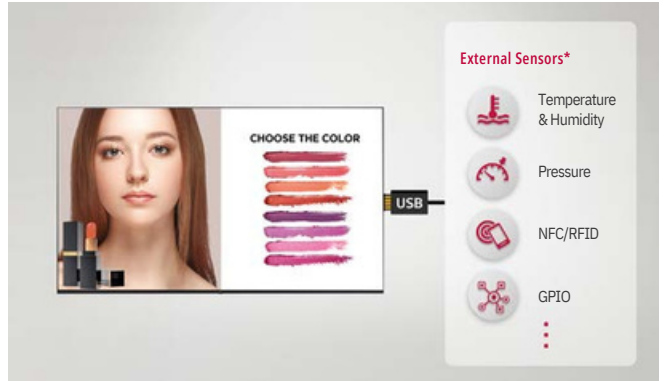

VARIOUS SENSOR CONNECTION

LG webOS smart signage platform helps to easily provide value-added solutions by supporting simple connections with external sensors* such as GPIO, NFC/RFID, temperature sensors, etc., via USB plug-in.

* External sensors need to be purchased separately and tested for compatibility with webOS platform.