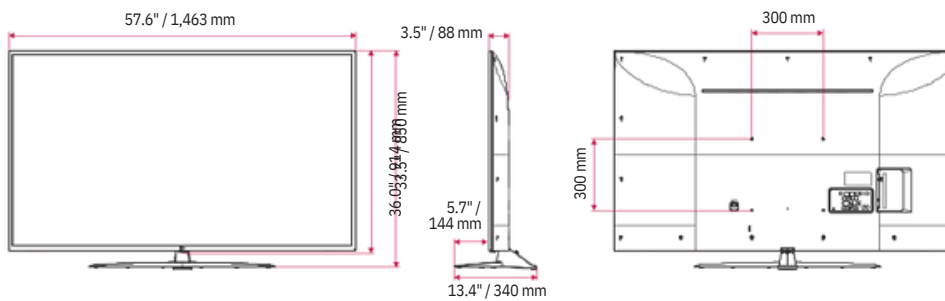

*Includes 43", 49" and 55" only.

Pro:Centric Enhanced Hospitality UHD TV with Pro:Idiom Embedded *b*-LAN

UT570H SERIES

DIMENSIONS

43"

49"

55"

65"