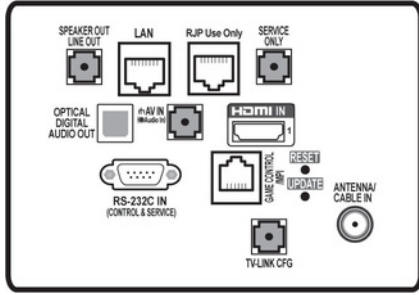

CONNECTIVITY

65" / 55" / 49" / 43"

* Dimensions and jack panels (read / side) may differ from the above image. Please contact your LG sales representative to verify before ordering.