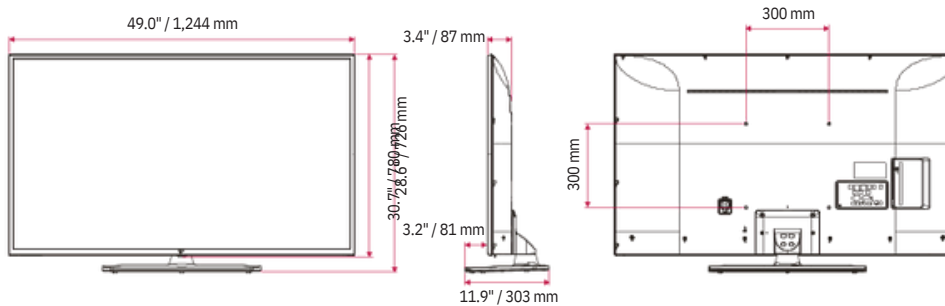

*Includes 43", 49" and 55" only.

Pro:Centric Enhanced Hospitality UHD TV with Pro:Idiom Embedded *b*-LAN

UT570H SERIES

DIMENSIONS

43"

49"

55"

65"