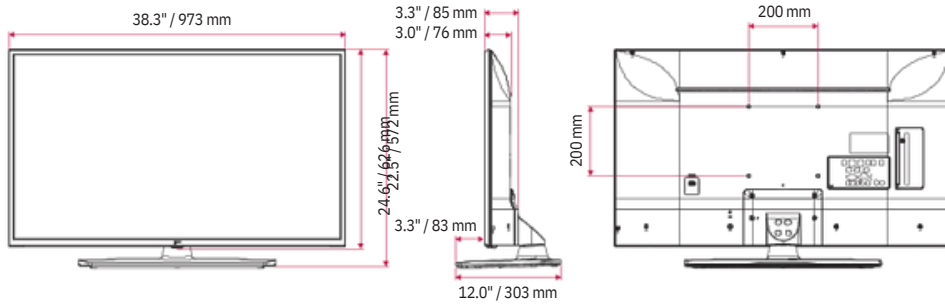

*Includes 43", 49" and 55" only.

Pro:Centric Enhanced Hospitality UHD TV with Pro:Idiom Embedded *b*-LAN

UT570H SERIES

DIMENSIONS

43"

49"

55"

65"