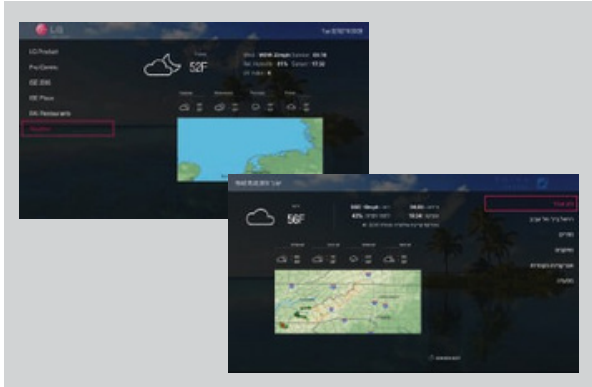

Basic & Easy-to-Use Templates

Pro:Centric Application (PCA) provides basic, easy-to-use templates that can be selected based on customer preference.

Customizable Template & Page

Choose alternative looks for billboards based on your preferences, and edit multiple sections with up to 40 pages of billboards by yourself with this web-based tool.

* Actual UI may differ from what is shown here
When PCS400R and PCD 2.0 are in use, the PCD feature works even in RF infrastructure.

4K Resolution

UHD delivers a resolution four times higher than that of Full HD, which creates a more realistic and immersive television viewing experience. The stunning 8.3 million pixels create flawless images with incredibly vivid detail.