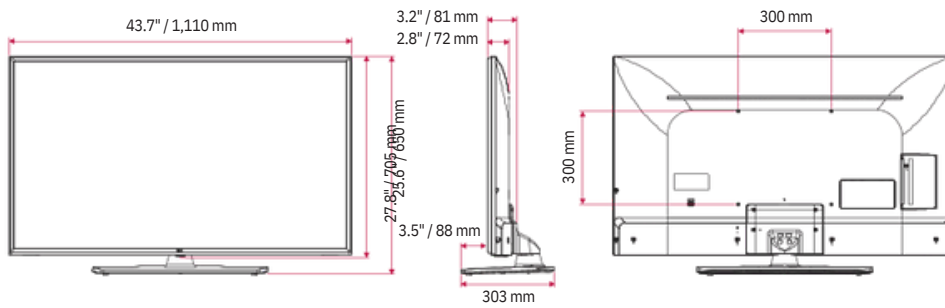

*Includes 43", 49" and 55" only.

Pro:Centric Enhanced Hospitality UHD TV with Pro:Idiom Embedded *b*-LAN

UT570H SERIES

DIMENSIONS

43"

49"

55"

65"