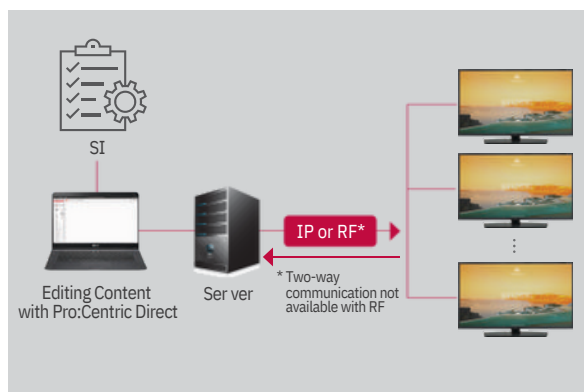

UT570H SERIES

KEY FEATURES

Pro:Idiom

DRM (digital rights management) technology unlocks access to premium content to help assure rapid and broad deployment of HDTV and other high-value digital content.

4K Upscaler

Enjoy Full HD content with 4K UHD quality. The 4K upscaler automatically upgrades Full HD content to UHD through a simple six-step process.

ProCentric Direct

Pro:Centric Direct is a hotel content management system that provides simple editing tools and various solutions such as one-click service and IP network-based remote management. Hoteliers can easily edit the user interface, provide customized service and manage all the property's TVs efficiently.

* Actual UI may differ from what is shown here
When PCS400R and PCD 2.0 are in use, the PCD feature works even in RF infrastructure.

4K Resolution

UHD delivers a resolution four times higher than that of Full HD, which creates a more realistic and immersive television viewing experience. The stunning 8.3 million pixels create flawless images with incredibly vivid detail.