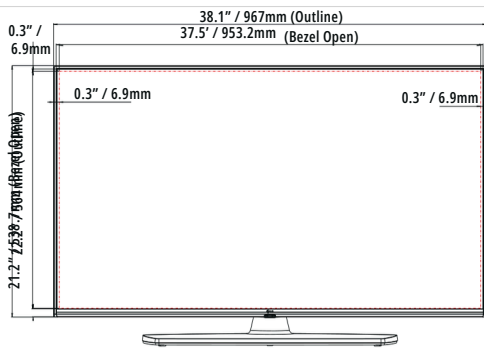

43"

SPECIFICATIONS

SPECIFICATIONS		65UM670H0UG	55UM670H0UA	50UM670H0UA	43UM670H0UA
Category	Category	Pro:CentricSmart	Pro:CentricSmart	Pro:CentricSmart	Pro:CentricSmart
Display	Diagonal	65"	55"	50"	43"
	Resolution	3,840x 2,160(UHD)	3,840x 2,160(UHD)	3,840x 2,160(UHD)	3,840x 2,160(UHD)
	Backlight Cabinet Type	Direct	Direct	Direct	Direct
	Brightness	330nits	330nits	330nits	265nits
	Dynamic Contrast Ratio	1,000,000:1	1,000,000:1	1,000,000:1	1,000,000:1
	Static (Panel) Contrast Ratio	1,200:1	1,300:1	5,000:1	1,200:1
	Response Time	8ms (GtoG)	14ms (G to G)	19ms (G to G)	8ms (GtoG)
	Refresh Rate	60Hz	60Hz	60Hz	60Hz
	Life Span	30,000Hrs.	30,000Hrs.	30,000Hrs.	30,000Hrs.
Video	AI Picture Pro	Yes	Yes	Yes	Yes
	Dynamic Vivid	Yes	Yes	Yes	Yes
	HDR 10 Pro / HDR HLG	Yes / Yes	Yes / Yes	Yes / Yes	Yes / Yes
	Game Optimizer	Yes	Yes	Yes	Yes
Audio	Speaker (Sound Output)	10W+10W	10W+10W	10W+10W	10W+10W
	Speaker System	2.0ch	2.0ch	2.0ch	2.0ch
	AI Sound Pro / AI Sound	Yes	Yes	Yes	Yes
	AI Acoustic Tuning	Yes (Ready)	Yes (Ready)	Yes (Ready)	Yes (Ready)
	LG Sound Sync	Op5cal/Bluetooth wireless	Op5cal/Bluetooth wireless	Op5cal/Bluetooth wireless	Op5cal/Bluetooth wireless
Broadcast System	Digital (Terrestrial / Cable / Satellite)	ATSC, Clear QAM	ATSC, Clear QAM	ATSC, Clear QAM	ATSC, Clear QAM
	Analog (NTSC / SECAM / PAL)	NTSC	NTSC	NTSC	NTSC
	Global IPTV Support	Yes	Yes	Yes	Yes
Hospitality Solution	Solution Type	Pro:Centric (Smart, Direct, V)	Pro:Centric (Smart, Direct, V)	Pro:Centric (Smart, Direct, V)	Pro:Centric (Smart, Direct, V)
	Pro:Idiom (S/W Type), (Mobile, Lite)	Yes	Yes	Yes	Yes
Smart Features	webOS23 User Interface, Smart Home (Launcher Bar), Gallery Mode, Quick Access, Web Browser, SDP Server Compatibility, Magic Remote Compatibility (MR18HA), SW Clock (World Clock / Alarm), SoUAP, Wi-Fi, Screen Share (Miracast), Smart Share, DIAL, Bluetooth Audio Playback, Mobile Connection Overlay, HDMI-ARC (HDMI 2), Voice Recognition (Standalone/Solution), IoT, EZ-Manager, USB Cloning, Wake on RF, WOL, Diagnostics (IP Remote), SI Compatible Protocol (MPI, RS-232C), HTNG-CEC (1.4), Simplink (HDMI-CEC) (1.4), IR Out (MPI, RS-232C), MHL-code IR				
Hospitality Features	Installer Menu, Lock Mode (Limited), Port Block, Welcome Screen (Splash Image), Insert Image, One Channel Map (LCM) External Speaker Out (R:1.0W, L:1.0W, 8Ω), Instant On, VLAN ID, RJP (Remote Jack Pack) Compatibility (Teledapt/Guestlink (HDMI-CEC), Mobile Remote, Moving Picture Playback (SD/HD/Plus HD), Auto Off/Sleep Timer, Energy Saving Mode, Motion Eye Care, b-LAN Embedded An5-theü System (Kensington Lock, Credenza/Security Aperture (Except 65")), Lock Down Plate (Except 65")				
Jack Interface	Set Side	HDMI In x2 (2.0), USB In (2.0), RS-232C In (3.5mm TRRS), Speaker Out / Line Out (3.5mm Stereo), Service Only (3.5mm TRS)			
	Set Rear	HDMI In (2.0), USB In (2.0), Antenna/Cable In (Dual b-LAN), Op5cal Digital Audio Out, TV-Link CFG (3.5mm TRS) (b-LAN Service), LAN (RJ45), Aux LAN (RJ45), MPI Port (RJ12)			
Mechanical	VESA Compatible	300x 300mm	300x 300mm	200x 200mm	200x 200mm
	Stand Type	1pole (Fixed)	1pole (Swivel)	1pole (Swivel)	1pole (Swivel)
	Front Color	Dark Charcoal Gray	Dark Charcoal Gray	Dark Charcoal Gray	Dark Charcoal Gray
	Dimensions without Stand (WxHxD)	57.2x33x2.3in.	48.6x28.1x 2.3in.	44.1x25.6x 2.2in.	38.1x22.2x 2.2in.
	Dimensions with Stand (WxHxD)	1,454x 838x 57.7mm	1,235x 715x 57.5mm	1,121x 651x 57.1mm	967x 564x 57.1mm
	Shipping Dimensions (WxHxD)	57.2x35.8x 13.4in.	48.6x30.6x 11.9in.	44.1x28.1x 11.9in.	38.1x24.5x 11.9in.
	Shipping Dimensions (WxHxD)	1,454x909x340mm	1,235x777x303mm	1,121x713x303mm	967x 623x 303mm
	Weight without Stand	63x 38.2x9in.	53.5x33.9x 8.1in.	51.9x31.9x 7.4in.	42.3x26x8.0in.
	Weight with Stand	1,600x 970x 228mm	1,360x 860x 207mm	1,317x 810x 188mm	1,075x 660x 203mm
	Weight without Stand	47.4lbs. / 21.5kg	30.9lbs. / 14.0kg	26.7lbs. / 12.1kg	19.4lbs. / 8.8kg
	Weight with Stand	50.5lbs. / 22.9kg	37.9lbs. / 17.2kg	33.7lbs. / 15.3kg	26.5lbs. / 12.0kg
Shipping Weight	63.7lbs. / 28.9kg	49.2lbs. / 22.3kg	41.0lbs. / 18.6kg	34.0lbs. / 15.4kg	
On-Bezel Width (L/R/U/B)	12.8 / 12.8 / 12.8 / 19.9mm	12.8 / 12.8 / 12.8 / 19.9mm	12.8 / 12.8 / 12.8 / 19.9mm	12.8 / 12.8 / 12.8 / 19.9mm	
Off-Bezel Width (L/R/U/B)	6.8 / 6.8 / 6.8 / 18.4mm	6.9 / 6.9 / 6.9 / 18.4mm	7.3 / 7.3 / 7.8 / 18.4mm	6.9 / 6.9 / 6.9 / 18.4mm	
Power Supply (Voltage, Hz)	100-240Vac, 50/60Hz	100-240Vac, 50/60Hz	100-240Vac, 50/60Hz	100-240Vac, 50/60Hz	
Electrical	Power Consumption (Typ. / Max.)	144W/180W	135W/163W	112W/135W	82W/ 119W
	Standby Power Consumption	Under 0.5W	Under 0.5W	Under 0.5W	Under 0.5W
	Warranty	2 Year Limited	2 Year Limited	2 Year Limited	2 Year Limited
Warranty & Other	Certifications	FCC/UL	FCC/UL	FCC/UL	FCC/UL
	UPC	195174063316	195174063422	195174063361	195174063408
	Accessories	In-box Remote (S-Con), ChromeCast An5-theü Cover (Op5sonal), Power Cable (1.8m, 2-Prong Straight Connector)			