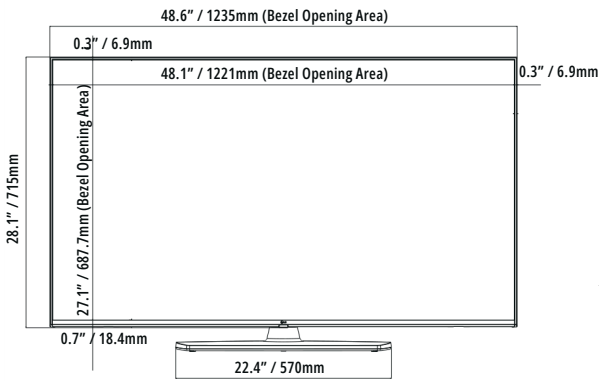

TECHNICAL DRAWINGS

65"

55"

50"

43"