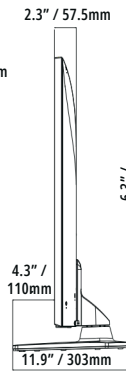

* MagicMotion Remote is required (sold separately)

CONNECTIVITY 65"/55"/ 50"/ 43"

Rear

Side

TECHNICAL DRAWINGS

65"

55"

50"