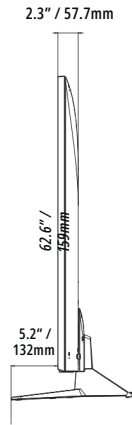

* MagicMotion Remote is required (sold separately)

CONNECTIVITY 65"/55"/ 50"/ 43"

Rear

Side

TECHNICAL DRAWINGS

65"

55"

50"