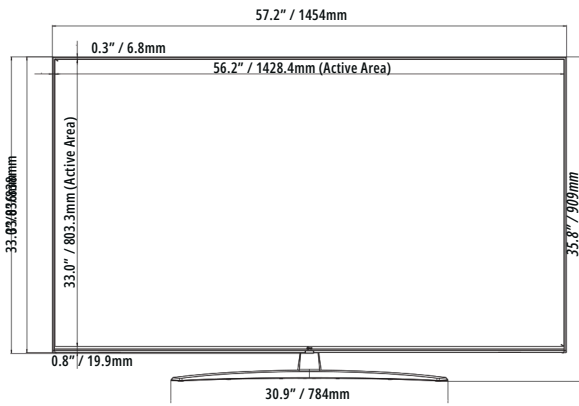

TECHNICAL DRAWINGS

65"