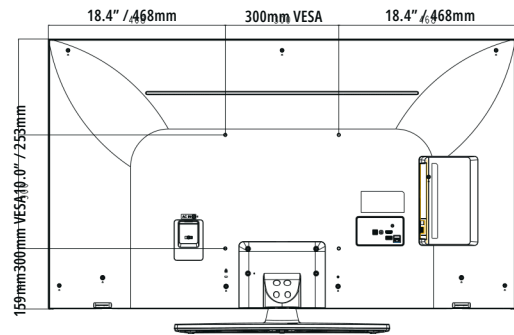

TECHNICAL DRAWINGS

65"

55"

50"

43"