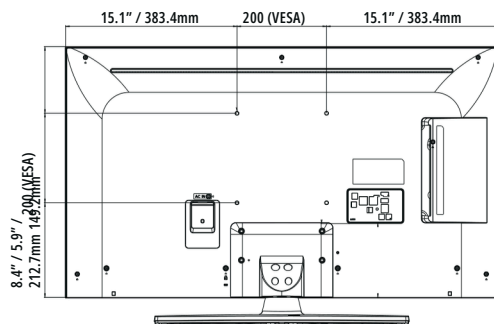

43"

SPECIFICATIONS

SPECIFICATIONS		65UM670H0UG	55UM670H0UA	50UM670H0UA	43UM670H0UA
Category	Category	Pro:CentricSmart	Pro:CentricSmart	Pro:CentricSmart	Pro:CentricSmart
Display	Diagonal	65"	55"	50"	43"
	Resolution	3,840x 2,160(UHD)	3,840x 2,160(UHD)	3,840x 2,160(UHD)	3,840x 2,160(UHD)
	Backlight Cabinet Type	Direct	Direct	Direct	Direct
	Brightness	330nits	330nits	330nits	265nits
	Dynamic Contrast Ratio	1,000,000:1	1,000,000:1	1,000,000:1	1,000,000:1
	Static (Panel) Contrast Ratio	1,200:1	1,300:1	5,000:1	1,200:1
	Response Time	8ms (GtoG)	14ms (G to G)	19ms (G to G)	8ms (GtoG)
	Refresh Rate	60Hz	60Hz	60Hz	60Hz
	Life Span	30,000Hrs.	30,000Hrs.	30,000Hrs.	30,000Hrs.
Video	AI Picture Pro	Yes	Yes	Yes	Yes
	Dynamic Vivid	Yes	Yes	Yes	Yes
	HDR 10 Pro / HDR HLG	Yes / Yes	Yes / Yes	Yes / Yes	Yes / Yes
	Game Optimizer	Yes	Yes	Yes	Yes
Audio	Speaker (Sound Output)	10W+10W	10W+10W	10W+10W	10W+10W
	Speaker System	2.0ch	2.0ch	2.0ch	2.0ch
	AI Sound Pro / AI Sound	Yes	Yes	Yes	Yes
	AI Acoustic Tuning	Yes (Ready)	Yes (Ready)	Yes (Ready)	Yes (Ready)
	LG Sound Sync	Op5cal/Bluetooth wireless	Op5cal/Bluetooth wireless	Op5cal/Bluetooth wireless	Op5cal/Bluetooth wireless
Broadcast System	Digital (Terrestrial / Cable / Satellite)	ATSC, Clear QAM	ATSC, Clear QAM	ATSC, Clear QAM	ATSC, Clear QAM
	Analog (NTSC / SECAM / PAL)	NTSC	NTSC	NTSC	NTSC
	Global IPTV Support	Yes	Yes	Yes	Yes
Hospitality Solution	Solution Type	Pro:Centric (Smart, Direct, V)	Pro:Centric (Smart, Direct, V)	Pro:Centric (Smart, Direct, V)	Pro:Centric (Smart, Direct, V)
	Pro:Idiom (S/W Type), (Mobile, Lite)	Yes	Yes	Yes	Yes
Smart Features	webOS23 User Interface, Smart Home (Launcher Bar), Gallery Mode, Quick Access, Web Browser, SDP Server Compatibility, Magic Remote Compatibility (MR18HA), SW Clock (World Clock / Alarm), SoUAP, Wi-Fi, Screen Share (Miracast), Smart Share, DIAL, Bluetooth Audio Playback, Mobile Connection Overlay, HDMI-ARC (HDMI 2), Voice Recognition (Standalone/Solution), IoT, EZ-Manager, USB Cloning, Wake on RF, WOL, Diagnostics (IP Remote), SI Compatible Protocol (MPI, RS-232C), HTNG-CEC (1.4), Simplink (HDMI-CEC) (1.4), IR Out (MPI, RS-232C), MHL-code IR				
Hospitality Features	Installer Menu, Lock Mode (Limited), Port Block, Welcome Screen (Splash Image), Insert Image, One Channel Map (LCM) External Speaker Out (R:1.0W, L:1.0W, 8Ω), Instant On, VLAN ID, RJP (Remote Jack Pack) Compatibility (Teledapt/Guestlink (HDMI-CEC), Mobile Remote, Moving Picture Playback (SD/HD/Plus HD), Auto Off/Sleep Timer, Energy Saving Mode, Motion Eye Care, b-LAN Embedded An5-theü System (Kensington Lock, Credenza/Security Aperture (Except 65")), Lock Down Plate (Except 65")				
Jack Interface	Set Side	HDMI In x2 (2.0), USB In (2.0), RS-232C In (3.5mm TRRS), Speaker Out / Line Out (3.5mm Stereo), Service Only (3.5mm TRS)			
	Set Rear	HDMI In (2.0), USB In (2.0), Antenna/Cable In (Dual b-LAN), Op5cal Digital Audio Out, TV-Link CFG (3.5mm TRS) (b-LAN Service), LAN (RJ45), Aux LAN (RJ45), MPI Port (RJ12)			
Mechanical	VESA Compatible	300x 300mm	300x 300mm	200x 200mm	200x 200mm
	Stand Type	1pole (Fixed)	1pole (Swivel)	1pole (Swivel)	1pole (Swivel)
	Front Color	Dark Charcoal Gray	Dark Charcoal Gray	Dark Charcoal Gray	Dark Charcoal Gray
	Dimensions without Stand (WxHxD)	57.2x33x2.3in.	48.6x28.1x 2.3in.	44.1x25.6x 2.2in.	38.1x22.2x 2.2in.
	Dimensions with Stand (WxHxD)	1,454x 838x 57.7mm	1,235x 715x 57.5mm	1,121x 651x 57.1mm	967x 564x 57.1mm
	Shipping Dimensions (WxHxD)	57.2x35.8x 13.4in.	48.6x30.6x 11.9in.	44.1x28.1x 11.9in.	38.1x24.5x 11.9in.
	Shipping Dimensions (WxHxD)	1,454x909x340mm	1,235x777x303mm	1,121x713x303mm	967x 623x 303mm
	Weight without Stand	63x 38.2x9in.	53.5x33.9x 8.1in.	51.9x31.9x 7.4in.	42.3x26x8.0in.
	Weight with Stand	1,600x 970x 228mm	1,360x 860x 207mm	1,317x 810x 188mm	1,075x 660x 203mm
	Weight without Stand	47.4lbs. / 21.5kg	30.9lbs. / 14.0kg	26.7lbs. / 12.1kg	19.4lbs. / 8.8kg
	Weight with Stand	50.5lbs. / 22.9kg	37.9lbs. / 17.2kg	33.7lbs. / 15.3kg	26.5lbs. / 12.0kg
Shipping Weight	63.7lbs. / 28.9kg	49.2lbs. / 22.3kg	41.0lbs. / 18.6kg	34.0lbs. / 15.4kg	
On-Bezel Width (L/R/U/B)	12.8 / 12.8 / 12.8 / 19.9mm	12.8 / 12.8 / 12.8 / 19.9mm	12.8 / 12.8 / 12.8 / 19.9mm	12.8 / 12.8 / 12.8 / 19.9mm	
Off-Bezel Width (L/R/U/B)	6.8 / 6.8 / 6.8 / 18.4mm	6.9 / 6.9 / 6.9 / 18.4mm	7.3 / 7.3 / 7.8 / 18.4mm	6.9 / 6.9 / 6.9 / 18.4mm	
Power Supply (Voltage, Hz)	100-240Vac, 50/60Hz	100-240Vac, 50/60Hz	100-240Vac, 50/60Hz	100-240Vac, 50/60Hz	
Electrical	Power Consumption (Typ. / Max.)	144W/180W	135W/163W	112W/135W	82W/ 119W
	Standby Power Consumption	Under 0.5W	Under 0.5W	Under 0.5W	Under 0.5W
	Warranty	2 Year Limited	2 Year Limited	2 Year Limited	2 Year Limited
Warranty & Other	Certifications	FCC/UL	FCC/UL	FCC/UL	FCC/UL
	UPC	195174063316	195174063422	195174063361	195174063408
	Accessories	In-box Remote (S-Con), ChromeCast An5-theü Cover (Op5sonal), Power Cable (1.8m, 2-Prong Straight Connector)			