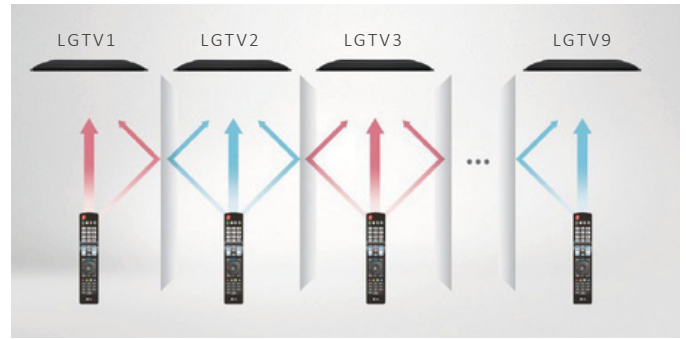

Pro:Centric Direct Hotel Management Solu5on from LG

The Pro:Centric Direct hotel content management solu5on offers simple edi5ng tools, making it easy to perform service and IP network-based remote management with a single click. Pro:Centric Direct enables users to customize their interface easily and efficiently manage all TVs in the facility. The most recent version* provides IoT-based in-room control as well as voice control through LG Natural Language Processing.

* Some features may not be supported based on PCD versions.

Pro:Idiom

DRM (digital rights management) technology unlocks access to premium content to help assure rapid and broad deployment of HDTV and other high-value digital content. DRM technology also prevents any illegal copying of content.

Slim Depth for a Sleek Look

With slim design, the UM670H series integrates smoothly with interiors, delivering a modern impression to your guests.

Mul5-code IR

Mul5-code IR* func5on eliminates any remote-control signal interac5on between mul5ple TVs in one place. LG hospital TV supports this when used with the Mul5-code IR remote control, so users can freely control their own TVs without disturbing the others.

* Mul5-code IR remote control is not provided by LG. (sold separately)

SoüAP

Soüware-enabled Access Point* (SoüAP) is a virtual Wi-Fi feature that uses TV as a wireless hotspot, enabling guests to connect their own devices to the SoüAP.