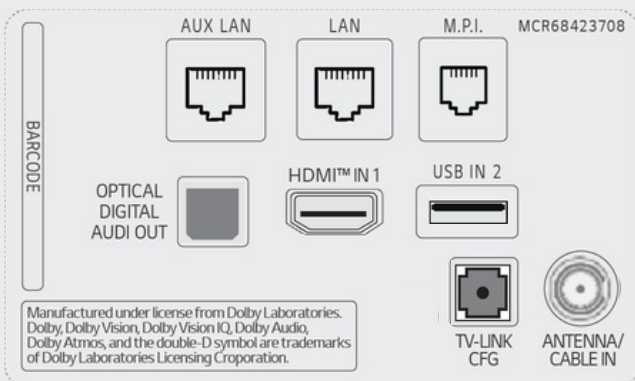

* Mul5-code IR remote control is not provided by LG. (sold separately)

SoüAP

Soüware-enabled Access Point* (SoüAP) is a virtual Wi-Fi feature that uses TV as a wireless hotspot, enabling guests to connect their own devices to the SoüAP.

* Screen Share may not be operated at the same time.

Kensington Lock Slot

Reinforced Metal Stand

Lock Down Plate with Credenza Aperture

Physical Security Features (55", 50" and 43" only)

Select LG Hotel TVs are protected by the reliable Kensington Lock solu5on (lock sold separately). They also come with a metal-reinforced stand to improve sturdiness, durability and safety. Finally these models include a lock-down plate with credenza aperture to lock the TV firmly to the credenza for added security.

* MagicMotion Remote is required (sold separately)

CONNECTIVITY 65"/55"/ 50"/ 43"

Rear

Side

TECHNICAL DRAWINGS

65"

55"

50"