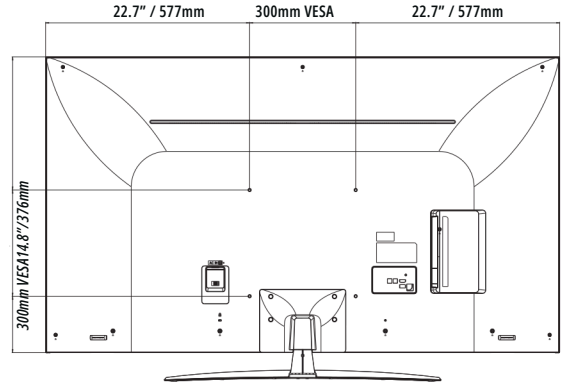

TECHNICAL DRAWINGS

65"