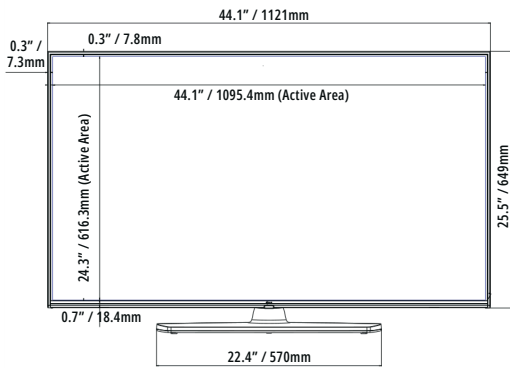

43"

SPECIFICATIONS

SPECIFICATIONS		65UM670H0UG	55UM670H0UA	50UM670H0UA	43UM670H0UA
Category	Category	Pro:CentricSmart	Pro:CentricSmart	Pro:CentricSmart	Pro:CentricSmart
Display	Diagonal	65"	55"	50"	43"
	Resolution	3,840x 2,160(UHD)	3,840x 2,160(UHD)	3,840x 2,160(UHD)	3,840x 2,160(UHD)
	Backlight Cabinet Type	Direct	Direct	Direct	Direct
	Brightness	330nits	330nits	330nits	265nits
	Dynamic Contrast Ratio	1,000,000:1	1,000,000:1	1,000,000:1	1,000,000:1
	Static (Panel) Contrast Ratio	1,200:1	1,300:1	5,000:1	1,200:1
	Response Time	8ms (GtoG)	14ms (G to G)	19ms (G to G)	8ms (GtoG)
	Refresh Rate	60Hz	60Hz	60Hz	60Hz
	Life Span	30,000Hrs.	30,000Hrs.	30,000Hrs.	30,000Hrs.
Video	AI Picture Pro	Yes	Yes	Yes	Yes
	Dynamic Vivid	Yes	Yes	Yes	Yes
	HDR 10 Pro / HDR HLG	Yes / Yes	Yes / Yes	Yes / Yes	Yes / Yes
	Game Optimizer	Yes	Yes	Yes	Yes
Audio	Speaker (Sound Output)	10W+10W	10W+10W	10W+10W	10W+10W
	Speaker System	2.0ch	2.0ch	2.0ch	2.0ch
	AI Sound Pro / AI Sound	Yes	Yes	Yes	Yes
	AI Acoustic Tuning	Yes (Ready)	Yes (Ready)	Yes (Ready)	Yes (Ready)
	LG Sound Sync	Op5cal/Bluetooth wireless	Op5cal/Bluetooth wireless	Op5cal/Bluetooth wireless	Op5cal/Bluetooth wireless
Broadcast System	Digital (Terrestrial / Cable / Satellite)	ATSC, Clear QAM	ATSC, Clear QAM	ATSC, Clear QAM	ATSC, Clear QAM
	Analog (NTSC / SECAM / PAL)	NTSC	NTSC	NTSC	NTSC
	Global IPTV Support	Yes	Yes	Yes	Yes
Hospitality Solution	Solution Type	Pro:Centric (Smart, Direct, V)	Pro:Centric (Smart, Direct, V)	Pro:Centric (Smart, Direct, V)	Pro:Centric (Smart, Direct, V)
	Pro:Idiom (S/W Type), (Mobile, Lite)	Yes	Yes	Yes	Yes
Smart Features	webOS23 User Interface, Smart Home (Launcher Bar), Gallery Mode, Quick Access, Web Browser, SDP Server Compatibility, Magic Remote Compatibility (MR18HA), SW Clock (World Clock / Alarm), SoUAP, Wi-Fi, Screen Share (Miracast), Smart Share, DIAL, Bluetooth Audio Playback, Mobile Connection Overlay, HDMI-ARC (HDMI 2), Voice Recognition (Standalone/Solution), IoT, EZ-Manager, USB Cloning, Wake on RF, WOL, Diagnostics (IP Remote), SI Compatible Protocol (MPI, RS-232C), HTNG-CEC (1.4), Simplink (HDMI-CEC) (1.4), IR Out (MPI, RS-232C), MHL-code IR				
Hospitality Features	Installer Menu, Lock Mode (Limited), Port Block, Welcome Screen (Splash Image), Insert Image, One Channel Map (LCM) External Speaker Out (R:1.0W, L:1.0W, 8Ω), Instant On, VLAN ID, RJP (Remote Jack Pack) Compatibility (Teledapt/Guestlink (HDMI-CEC), Mobile Remote, Moving Picture Playback (SD/HD/Plus HD), Auto Off/Sleep Timer, Energy Saving Mode, Motion Eye Care, b-LAN Embedded An5-theü System (Kensington Lock, Credenza/Security Aperture (Except 65")), Lock Down Plate (Except 65")				
Jack Interface	Set Side	HDMI In x2 (2.0), USB In (2.0), RS-232C In (3.5mm TRRS), Speaker Out / Line Out (3.5mm Stereo), Service Only (3.5mm TRS)			
	Set Rear	HDMI In (2.0), USB In (2.0), Antenna/Cable In (Dual b-LAN), Op5cal Digital Audio Out, TV-Link CFG (3.5mm TRS) (b-LAN Service), LAN (RJ45), Aux LAN (RJ45), MPI Port (RJ12)			
Mechanical	VESA Compatible	300x 300mm	300x 300mm	200x 200mm	200x 200mm
	Stand Type	1pole (Fixed)	1pole (Swivel)	1pole (Swivel)	1pole (Swivel)
	Front Color	Dark Charcoal Gray	Dark Charcoal Gray	Dark Charcoal Gray	Dark Charcoal Gray
	Dimensions without Stand (WxHxD)	57.2x33x2.3in.	48.6x28.1x 2.3in.	44.1x25.6x 2.2in.	38.1x22.2x 2.2in.
	Dimensions with Stand (WxHxD)	1,454x 838x 57.7mm	1,235x 715x 57.5mm	1,121x 651x 57.1mm	967x 564x 57.1mm
	Shipping Dimensions (WxHxD)	57.2x35.8x 13.4in.	48.6x30.6x 11.9in.	44.1x28.1x 11.9in.	38.1x24.5x 11.9in.
	Shipping Dimensions (WxHxD)	1,454x909x340mm	1,235x777x303mm	1,121x713x303mm	967x 623x 303mm
	Weight without Stand	63x 38.2x9in.	53.5x33.9x 8.1in.	51.9x31.9x 7.4in.	42.3x26x8.0in.
	Weight with Stand	1,600x 970x 228mm	1,360x 860x 207mm	1,317x 810x 188mm	1,075x 660x 203mm
	Weight without Stand	47.4lbs. / 21.5kg	30.9lbs. / 14.0kg	26.7lbs. / 12.1kg	19.4lbs. / 8.8kg
	Weight with Stand	50.5lbs. / 22.9kg	37.9lbs. / 17.2kg	33.7lbs. / 15.3kg	26.5lbs. / 12.0kg
Shipping Weight	63.7lbs. / 28.9kg	49.2lbs. / 22.3kg	41.0lbs. / 18.6kg	34.0lbs. / 15.4kg	
On-Bezel Width (L/R/U/B)	12.8 / 12.8 / 12.8 / 19.9mm	12.8 / 12.8 / 12.8 / 19.9mm	12.8 / 12.8 / 12.8 / 19.9mm	12.8 / 12.8 / 12.8 / 19.9mm	
Off-Bezel Width (L/R/U/B)	6.8 / 6.8 / 6.8 / 18.4mm	6.9 / 6.9 / 6.9 / 18.4mm	7.3 / 7.3 / 7.8 / 18.4mm	6.9 / 6.9 / 6.9 / 18.4mm	
Power Supply (Voltage, Hz)	100-240Vac, 50/60Hz	100-240Vac, 50/60Hz	100-240Vac, 50/60Hz	100-240Vac, 50/60Hz	
Electrical	Power Consumption (Typ. / Max.)	144W/180W	135W/163W	112W/135W	82W/ 119W
	Standby Power Consumption	Under 0.5W	Under 0.5W	Under 0.5W	Under 0.5W
	Warranty	2 Year Limited	2 Year Limited	2 Year Limited	2 Year Limited
Warranty & Other	Certifications	FCC/UL	FCC/UL	FCC/UL	FCC/UL
	UPC	195174063316	195174063422	195174063361	195174063408
	Accessories	In-box Remote (S-Con), ChromeCast An5-theü Cover (Op5sonal), Power Cable (1.8m, 2-Prong Straight Connector)			