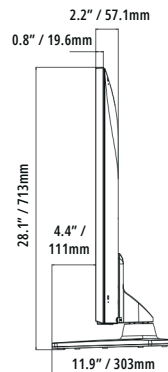

* MagicMotion Remote is required (sold separately)

CONNECTIVITY 65"/55"/ 50"/ 43"

Rear

Side

TECHNICAL DRAWINGS

65"

55"

50"