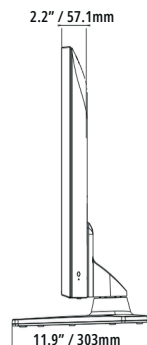

TECHNICAL DRAWINGS

65"

55"

50"

43"