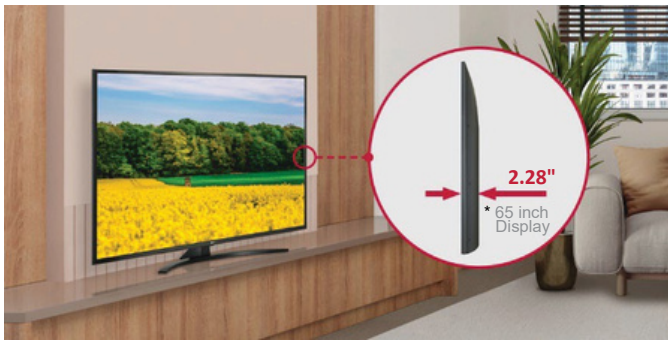

Slim Depth for a Sleek Look

With slim design, the UM670H series integrates smoothly with interiors, delivering a modern impression to your guests.