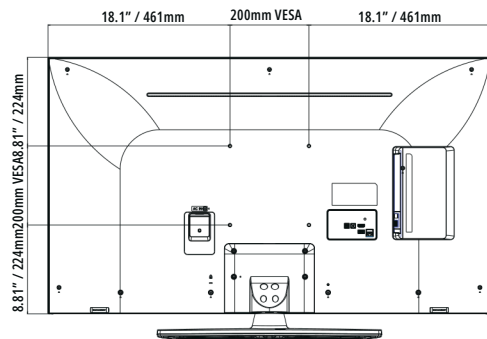

43"

SPECIFICATIONS

SPECIFICATIONS		65UM670H0UG	55UM670H0UA	50UM670H0UA	43UM670H0UA
Category	Category	Pro:CentricSmart	Pro:CentricSmart	Pro:CentricSmart	Pro:CentricSmart
Display	Diagonal	65"	55"	50"	43"
	Resolution	3,840x 2,160(UHD)	3,840x 2,160(UHD)	3,840x 2,160(UHD)	3,840x 2,160(UHD)
	Backlight Cabinet Type	Direct	Direct	Direct	Direct
	Brightness	330nits	330nits	330nits	265nits
	Dynamic Contrast Ratio	1,000,000:1	1,000,000:1	1,000,000:1	1,000,000:1
	Static (Panel) Contrast Ratio	1,200:1	1,300:1	5,000:1	1,200:1
	Response Time	8ms (GtoG)	14ms (G to G)	19ms (G to G)	8ms (GtoG)
	Refresh Rate	60Hz	60Hz	60Hz	60Hz
	Life Span	30,000Hrs.	30,000Hrs.	30,000Hrs.	30,000Hrs.
Video	AI Picture Pro	Yes	Yes	Yes	Yes
	Dynamic Vivid	Yes	Yes	Yes	Yes
	HDR 10 Pro / HDR HLG	Yes / Yes	Yes / Yes	Yes / Yes	Yes / Yes
	Game Optimizer	Yes	Yes	Yes	Yes
Audio	Speaker (Sound Output)	10W+10W	10W+10W	10W+10W	10W+10W
	Speaker System	2.0ch	2.0ch	2.0ch	2.0ch
	AI Sound Pro / AI Sound	Yes	Yes	Yes	Yes
	AI Acoustic Tuning	Yes (Ready)	Yes (Ready)	Yes (Ready)	Yes (Ready)
	LG Sound Sync	Op5cal/Bluetooth wireless	Op5cal/Bluetooth wireless	Op5cal/Bluetooth wireless	Op5cal/Bluetooth wireless
Broadcast System	Digital (Terrestrial / Cable / Satellite)	ATSC, Clear QAM	ATSC, Clear QAM	ATSC, Clear QAM	ATSC, Clear QAM
	Analog (NTSC / SECAM / PAL)	NTSC	NTSC	NTSC	NTSC
	Global IPTV Support	Yes	Yes	Yes	Yes
Hospitality Solution	Solution Type	Pro:Centric (Smart, Direct, V)	Pro:Centric (Smart, Direct, V)	Pro:Centric (Smart, Direct, V)	Pro:Centric (Smart, Direct, V)
	Pro:Idiom (S/W Type), (Mobile, Lite)	Yes	Yes	Yes	Yes
Smart Features	webOS23 User Interface, Smart Home (Launcher Bar), Gallery Mode, Quick Access, Web Browser, SDP Server Compatibility, Magic Remote Compatibility (MR18HA), SW Clock (World Clock / Alarm), SoUAP, Wi-Fi, Screen Share (Miracast), Smart Share, DIAL, Bluetooth Audio Playback, Mobile Connection Overlay, HDMI-ARC (HDMI 2), Voice Recognition (Standalone/Solution), IoT, EZ-Manager, USB Cloning, Wake on RF, WOL, Diagnostics (IP Remote), SI Compatible Protocol (MPI, RS-232C), HTNG-CEC (1.4), Simplink (HDMI-CEC) (1.4), IR Out (MPI, RS-232C), MHL-code IR				
Hospitality Features	Installer Menu, Lock Mode (Limited), Port Block, Welcome Screen (Splash Image), Insert Image, One Channel Map (LCM) External Speaker Out (R:1.0W, L:1.0W, 8Ω), Instant On, VLAN ID, RJP (Remote Jack Pack) Compatibility (Teledapt/Guestlink (HDMI-CEC), Mobile Remote, Moving Picture Playback (SD/HD/Plus HD), Auto Off/Sleep Timer, Energy Saving Mode, Motion Eye Care, b-LAN Embedded An5-theü System (Kensington Lock, Credenza/Security Aperture (Except 65")), Lock Down Plate (Except 65")				
Jack Interface	Set Side	HDMI In x2 (2.0), USB In (2.0), RS-232C In (3.5mm TRRS), Speaker Out / Line Out (3.5mm Stereo), Service Only (3.5mm TRS)			
	Set Rear	HDMI In (2.0), USB In (2.0), Antenna/Cable In (Dual b-LAN), Op5cal Digital Audio Out, TV-Link CFG (3.5mm TRS) (b-LAN Service), LAN (RJ45), Aux LAN (RJ45), MPI Port (RJ12)			
Mechanical	VESA Compatible	300x 300mm	300x 300mm	200x 200mm	200x 200mm
	Stand Type	1pole (Fixed)	1pole (Swivel)	1pole (Swivel)	1pole (Swivel)
	Front Color	Dark Charcoal Gray	Dark Charcoal Gray	Dark Charcoal Gray	Dark Charcoal Gray
	Dimensions without Stand (WxHxD)	57.2x33x2.3in.	48.6x28.1x 2.3in.	44.1x25.6x 2.2in.	38.1x22.2x 2.2in.
	Dimensions with Stand (WxHxD)	1,454x 838x 57.7mm	1,235x 715x 57.5mm	1,121x 651x 57.1mm	967x 564x 57.1mm
	Shipping Dimensions (WxHxD)	57.2x35.8x 13.4in.	48.6x30.6x 11.9in.	44.1x28.1x 11.9in.	38.1x24.5x 11.9in.
	Shipping Dimensions (WxHxD)	1,454x909x340mm	1,235x777x303mm	1,121x713x303mm	967x 623x 303mm
	Weight without Stand	63x 38.2x9in.	53.5x33.9x 8.1in.	51.9x31.9x 7.4in.	42.3x26x8.0in.
	Weight with Stand	1,600x 970x 228mm	1,360x 860x 207mm	1,317x 810x 188mm	1,075x 660x 203mm
	Weight without Stand	47.4lbs. / 21.5kg	30.9lbs. / 14.0kg	26.7lbs. / 12.1kg	19.4lbs. / 8.8kg
	Weight with Stand	50.5lbs. / 22.9kg	37.9lbs. / 17.2kg	33.7lbs. / 15.3kg	26.5lbs. / 12.0kg
Shipping Weight	63.7lbs. / 28.9kg	49.2lbs. / 22.3kg	41.0lbs. / 18.6kg	34.0lbs. / 15.4kg	
On-Bezel Width (L/R/U/B)	12.8 / 12.8 / 12.8 / 19.9mm	12.8 / 12.8 / 12.8 / 19.9mm	12.8 / 12.8 / 12.8 / 19.9mm	12.8 / 12.8 / 12.8 / 19.9mm	
Off-Bezel Width (L/R/U/B)	6.8 / 6.8 / 6.8 / 18.4mm	6.9 / 6.9 / 6.9 / 18.4mm	7.3 / 7.3 / 7.8 / 18.4mm	6.9 / 6.9 / 6.9 / 18.4mm	
Power Supply (Voltage, Hz)	100-240Vac, 50/60Hz	100-240Vac, 50/60Hz	100-240Vac, 50/60Hz	100-240Vac, 50/60Hz	
Electrical	Power Consumption (Typ. / Max.)	144W/180W	135W/163W	112W/135W	82W/ 119W
	Standby Power Consumption	Under 0.5W	Under 0.5W	Under 0.5W	Under 0.5W
	Warranty	2 Year Limited	2 Year Limited	2 Year Limited	2 Year Limited
Warranty & Other	Certifications	FCC/UL	FCC/UL	FCC/UL	FCC/UL
	UPC	195174063316	195174063422	195174063361	195174063408
	Accessories	In-box Remote (S-Con), ChromeCast An5-theü Cover (Op5sonal), Power Cable (1.8m, 2-Prong Straight Connector)			