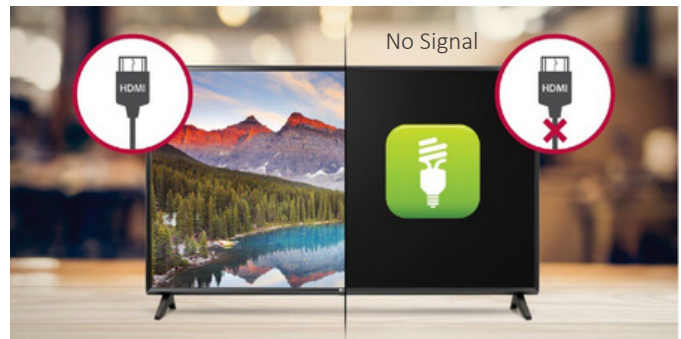

Display Power Management

DPM (Display Power Management) can be configured to be On only when there is a TV signal present to manage power efficiently.