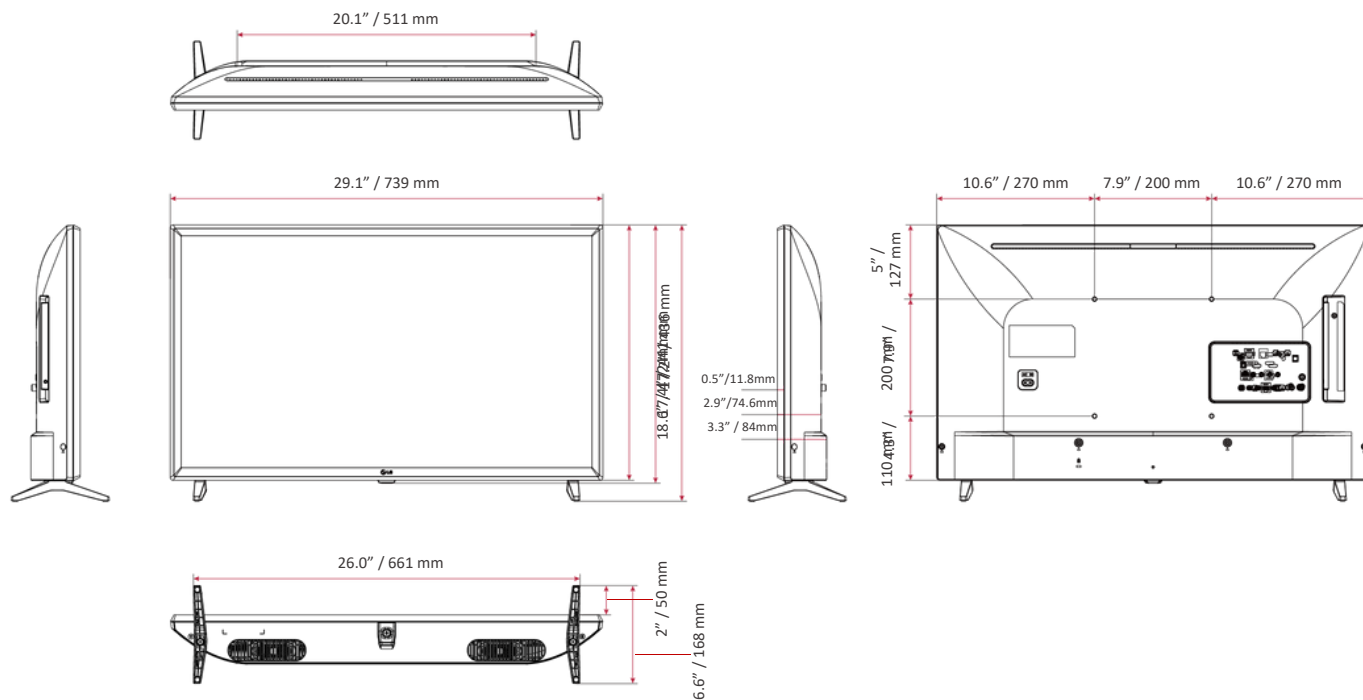

CommercialTV LN340C

LG webOS TV Signage for Versatile Uses

* All images in this datasheet are for illustrative purposes only.

LN340C

Screen Size	32"
Stand Type	2 pole
Resolution	1,366 x 768 (HD)
Color Space	Ceramic Black
Broadcasting System	5W + 5W (2.0 ch)
	ATSC / Clear QAM/VSB, Analog NTSC

* Use only with the 3 pole 3.5 mm stereo jack when connecting external speakers.

DIMENSIONS

CONNECTIVITY

32"

Rear

Side

SPECIFICATIONS

32LN340C

Category	Category	Commercial Lite
Design	Stand Type	2 pole
	Front Color	Ceramic Black
Display	Inch	32"
	Resolution	1,366 × 768 (HD)
	Static (Panel) Contrast Ratio	1,200 : 1
Audio	Speaker (Sound Output)	5 W + 5 W
	Speaker System	2.0 ch
	LG Sound Sync	Yes
Broadcasting System	Broadcasting System	ATSC / Clear QAM / VSB, Analog NTSC
	Teletext (Closed caption) / Auto Teletext	No / No
Key Features	webOS22, USB Cloning, IR Out (RS-232C), PDM, External Speaker Out, Moving Picture Playback (SD / HD / Plus HD), Motion Eye Care, Crestron.Compatibility, DPM (Digital Power Management), Time Scheduler, NTP Sync Timer, SuperSignControl+ (Free Version Only), Anti-theft System (Kensington Lock)	
Jack Interface	Set Side	HDMI In, USB 2.0
	Set Rear / Bottom	HDMI In, RF In, AV In (Share with Component), Digital Audio Out (Optical), RS-232C (Control & Service), RJ45 (SNMP & MHEG), External Speaker Out (2W, Stereo, R 1.0W / L 1.0W, 8Ω)
Dimension	VESA Compatible	200 × 200
	Weight (without Stand)	10.7 lbs. / 4.85 kg
	Weight (with Stand)	10.8 lbs. / 4.9 kg
	Weight (in Shipping)	13.4 lbs. / 6.1 kg
	Size without Stand (W × H × D)	29.1 x 17.4 x 3.3 in 739 × 441 x 84 mm
	Size with Stand (W × H × D)	29.1 x 18.6 x 6.6 in 739 × 472 x 168 mm
Power	Power Supply (Voltage, Hz)	120 V, 50/60 Hz
	Power Consumption (Typ. / Max.)	49 W / 37.1 W
	Standby Power Consumption	≤ 0.5 W
Required Listing (Certification)	Safety	UL
	EMC	FCC
Accessory	Remote Type	L-Con
	Power Cable	1.8 M, Angle Type