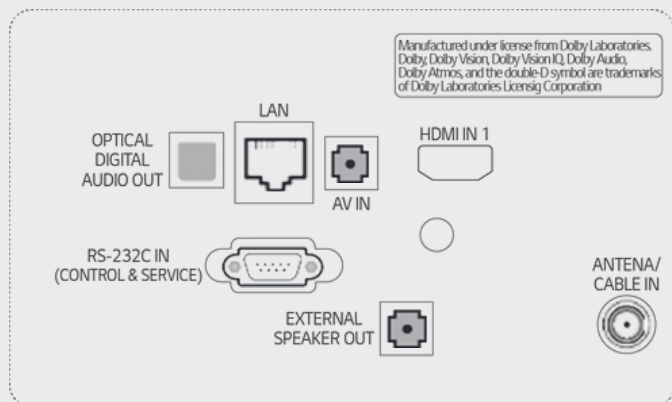

* Use only with the 3 pole 3.5 mm stereo jack when connecting external speakers.

DIMENSIONS

CONNECTIVITY

32"

Rear

Side

SPECIFICATIONS

32LN340C

Category	Category	Commercial Lite
Design	Stand Type	2 pole
	Front Color	Ceramic Black
Display	Inch	32"
	Resolution	1,366 × 768 (HD)
	Static (Panel) Contrast Ratio	1,200 : 1
Audio	Speaker (Sound Output)	5 W + 5 W
	Speaker System	2.0 ch
	LG Sound Sync	Yes
Broadcasting System	Broadcasting System	ATSC / Clear QAM / VSB, Analog NTSC
	Teletext (Closed caption) / Auto Teletext	No / No
Key Features	webOS22, USB Cloning, IR Out (RS-232C), PDM, External Speaker Out, Moving Picture Playback (SD / HD / Plus HD), Motion Eye Care, Crestron.Compatibility, DPM (Digital Power Management), Time Scheduler, NTP Sync Timer, SuperSignControl+ (Free Version Only), Anti-theft System (Kensington Lock)	
Jack Interface	Set Side	HDMI In, USB 2.0
	Set Rear / Bottom	HDMI In, RF In, AV In (Share with Component), Digital Audio Out (Optical), RS-232C (Control & Service), RJ45 (SNMP & MHEG), External Speaker Out (2W, Stereo, R 1.0W / L 1.0W, 8Ω)
Dimension	VESA Compatible	200 × 200
	Weight (without Stand)	10.7 lbs. / 4.85 kg
	Weight (with Stand)	10.8 lbs. / 4.9 kg
	Weight (in Shipping)	13.4 lbs. / 6.1 kg
	Size without Stand (W × H × D)	29.1 x 17.4 x 3.3 in 739 × 441 x 84 mm
	Size with Stand (W × H × D)	29.1 x 18.6 x 6.6 in 739 × 472 x 168 mm
Power	Power Supply (Voltage, Hz)	120 V, 50/60 Hz
	Power Consumption (Typ. / Max.)	49 W / 37.1 W
	Standby Power Consumption	≤ 0.5 W
Required Listing (Certification)	Safety	UL
	EMC	FCC
Accessory	Remote Type	L-Con
	Power Cable	1.8 M, Angle Type