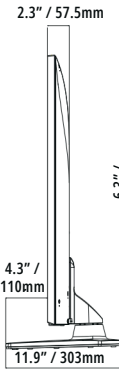

* MagicMotion Remote is required (sold separately)

CONNECTIVITY 65"/55"/ 50"/ 43"

Rear

Side

TECHNICAL DRAWINGS

65"

55"

50"