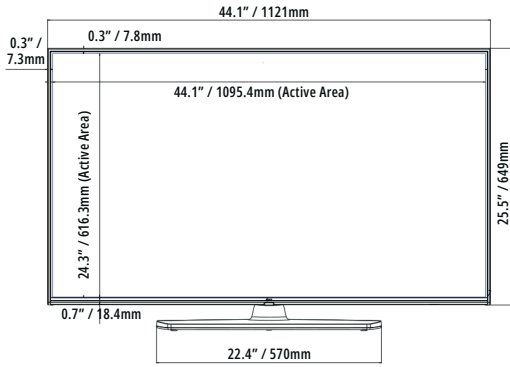

* MagicMotion Remote is required (sold separately)

CONNECTIVITY 65"/55"/ 50"/ 43"

Rear

Side

TECHNICAL DRAWINGS

65"

55"

50"