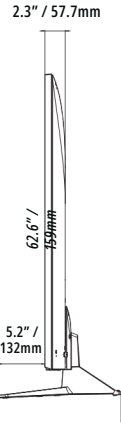

* MagicMotion Remote is required (sold separately)

CONNECTIVITY 65"/55"/ 50"/ 43"

Rear

Side

TECHNICAL DRAWINGS

65"

55"

50"