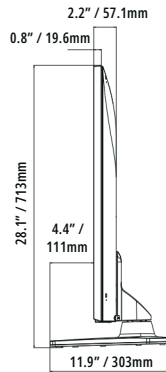

* MagicMotion Remote is required (sold separately)

CONNECTIVITY 65"/55"/ 50"/ 43"

Rear

Side

TECHNICAL DRAWINGS

65"

55"

50"