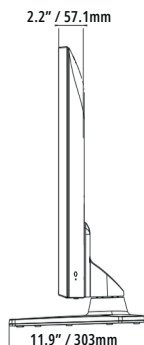

TECHNICAL DRAWINGS

65"

55"

50"

43"