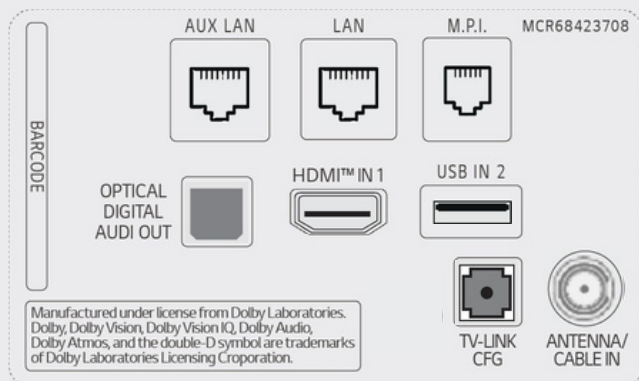

Slim Depth for a Sleek Look

With a slim design, the UM670H series integrates smoothly with interiors, delivering a modern impression to your guests.

Mul5-code IR

Mul5-code IR* func5on eliminates any remote-control signal interac5on between mul5ple TVs in one place. LG hospital TV supports this when used with the Mul5-code IR remote control, so users can freely control their own TVs without disturbing the others.

* Mul5-code IR remote control is not provided by LG. (sold separately)

SoüAP

Soüware-enabled Access Point* (SoüAP) is a virtual Wi-Fi feature that uses TV as a wireless hotspot, enabling guests to connect their own devices to the SoüAP.

* Screen Share may not be operated at the same time.

Kensington Lock Slot

Reinforced Metal Stand

Lock Down Plate with Credenza Aperture

Physical Security Features (55", 50" and 43" only)

Select LG Hotel TVs are protected by the reliable Kensington Lock solu5on (lock sold separately). They also come with a metal-reinforced stand to improve sturdiness, durability and safety. Finally these models include a lock-down plate with credenza aperture to lock the TV firmly to the credenza for added security.

* MagicMotion Remote is required (sold separately)

CONNECTIVITY 65"/55"/ 50"/ 43"

Rear

Side

TECHNICAL DRAWINGS

65"

55"

50"