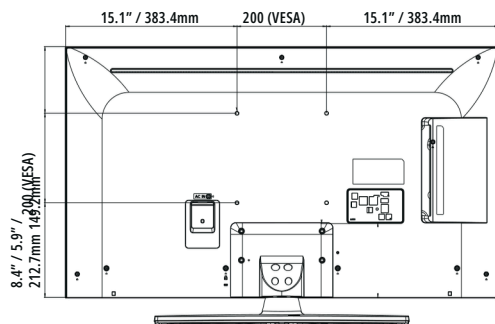

43"

SPECIFICATIONS

SPECIFICATIONS		65UM670H0UG	55UM670H0UA	50UM670H0UA	43UM670H0UA
Category	Category	Pro:CentricSmart	Pro:CentricSmart	Pro:CentricSmart	Pro:CentricSmart
Display	Diagonal	65"	55"	50"	43"
	Resolution	3,840x 2,160(UHD)	3,840x 2,160(UHD)	3,840x 2,160(UHD)	3,840x 2,160(UHD)
	Backlight Cabinet Type	Direct	Direct	Direct	Direct
	Brightness	330nits	330nits	330nits	265nits
	Dynamic Contrast Ratio	1,000,000:1	1,000,000:1	1,000,000:1	1,000,000:1
	Static (Panel) Contrast Ratio	1,200:1	1,300:1	5,000:1	1,200:1
	Response Time	8ms (GtoG)	14ms (G to G)	19ms (G to G)	8ms (GtoG)
	Refresh Rate	60Hz	60Hz	60Hz	60Hz
	Life Span	30,000Hrs.	30,000Hrs.	30,000Hrs.	30,000Hrs.
Video	AI Picture Pro	Yes	Yes	Yes	Yes
	Dynamic Vivid	Yes	Yes	Yes	Yes
	HDR 10 Pro / HDR HLG	Yes / Yes	Yes / Yes	Yes / Yes	Yes / Yes
	Game Optimizer	Yes	Yes	Yes	Yes
Audio	Speaker (Sound Output)	10W+10W	10W+10W	10W+10W	10W+10W
	Speaker System	2.0ch	2.0ch	2.0ch	2.0ch
	AI Sound Pro / AI Sound	Yes	Yes	Yes	Yes
	AI Acoustic Tuning	Yes (Ready)	Yes (Ready)	Yes (Ready)	Yes (Ready)
	LG Sound Sync	Op5cal/Bluetooth wireless	Op5cal/Bluetooth wireless	Op5cal/Bluetooth wireless	Op5cal/Bluetooth wireless
Broadcast System	Digital (Terrestrial / Cable / Satellite)	ATSC, Clear QAM	ATSC, Clear QAM	ATSC, Clear QAM	ATSC, Clear QAM
	Analog (NTSC / SECAM / PAL)	NTSC	NTSC	NTSC	NTSC
	Global IPTV Support	Yes	Yes	Yes	Yes
Hospitality Solution	Solution Type	Pro:Centric (Smart, Direct, V)	Pro:Centric (Smart, Direct, V)	Pro:Centric (Smart, Direct, V)	Pro:Centric (Smart, Direct, V)
	Pro:Idiom (S/W Type), (Mobile, Lite)	Yes	Yes	Yes	Yes
Smart Features	webOS23 User Interface, Smart Home (Launcher Bar), Gallery Mode, Quick Access, Web Browser, SDP Server Compatibility, Magic Remote Compatibility (MR18HA), SW Clock (World Clock / Alarm), SoüAP, Wi-Fi, Screen Share (Miracast), Smart Share, DIAL, Bluetooth Audio Playback, Mobile Connection Overlay, HDMI-ARC (HDMI 2), Voice Recognition (Standalone/Solution), IoT, EZ-Manager, USB Cloning, Wake on RF, WOL, Diagnostics (IP Remote), SI Compatible Protocol (MPI, RS-232C), HTNG-CEC (1.4), Simplink (HDMI-CEC) (1.4), IR Out (MPI, RS-232C), MHL-code IR				
Hospitality Features	Installer Menu, Lock Mode (Limited), Port Block, Welcome Screen (Splash Image), Insert Image, One Channel Map (LCM) External Speaker Out (R:1.0W, L:1.0W, 80), Instant On, VLAN ID, RJP (Remote Jack Pack) Compatibility (Teledapt/Guestlink (HDMI-CEC), Mobile Remote, Moving Picture Playback (SD/HD/Plus HD), Auto Off/Sleep Timer, Energy Saving Mode, Motion Eye Care, b-LAN Embedded An5-theü System (Kensington Lock, Credenza/Security Aperture (Except 65")), Lock Down Plate (Except 65")				
Jack Interface	Set Side	HDMI In x2 (2.0), USB In (2.0), RS-232C In (3.5mm TRRS), Speaker Out/Line Out (3.5mm Stereo), Service Only (3.5mm TRS)			
	Set Rear	HDMI In (2.0), USB In (2.0), Antenna/Cable In (Dual b-LAN), Op5cal Digital Audio Out, TV-Link CFG (3.5mm TRS) (b-LAN Service), LAN (RJ45), Aux LAN (RJ45), MPI Port (RJ12)			
Mechanical	VESA Compatible	300x 300mm	300x 300mm	200x 200mm	200x 200mm
	Stand Type	1pole (Fixed)	1pole (Swivel)	1pole (Swivel)	1pole (Swivel)
	Front Color	Dark Charcoal Gray	Dark Charcoal Gray	Dark Charcoal Gray	Dark Charcoal Gray
	Dimensions without Stand (WxHxD)	57.2x33x2.3in.	48.6x28.1x 2.3in.	44.1x25.6x 2.2in.	38.1x22.2x 2.2in.
	Dimensions with Stand (WxHxD)	1,454x 838x 57.7mm	1,235x 715x 57.5mm	1,121x 651x 57.1mm	967x 564x 57.1mm
	Shipping Dimensions (WxHxD)	57.2x35.8x 13.4in.	48.6x30.6x 11.9in.	44.1x28.1x 11.9in.	38.1x24.5x 11.9in.
	Shipping Dimensions (WxHxD)	1,454x909x340mm	1,235x777x303mm	1,121x713x303mm	967x 623x 303mm
	Shipping Dimensions (WxHxD)	63x 38.2x9in.	53.5x33.9x 8.1in.	51.9x31.9x 7.4in.	42.3x26x8.0in.
	Weight without Stand	1,600x 970x 228mm	1,360x 860x 207mm	1,317x 810x 188mm	1,075x 660x 203mm
	Weight with Stand	47.4lbs. / 21.5kg	30.9lbs. / 14.0kg	26.7lbs. / 12.1kg	19.4lbs. / 8.8kg
	Shipping Weight	50.5lbs. / 22.9kg	37.9lbs. / 17.2kg	33.7lbs. / 15.3kg	26.5lbs. / 12.0kg
Electrical	Power Supply (Voltage, Hz)	100-240Vac, 50/60Hz	100-240Vac, 50/60Hz	100-240Vac, 50/60Hz	100-240Vac, 50/60Hz
	Power Consumption (Typ. / Max.)	144W/180W	135W/163W	112W/135W	82W/ 119W
	Standby Power Consumption	Under 0.5W	Under 0.5W	Under 0.5W	Under 0.5W
	Warranty	2 Year Limited	2 Year Limited	2 Year Limited	2 Year Limited
Warranty & Other	Certifications	FCC/UL	FCC/UL	FCC/UL	FCC/UL
	UPC	195174063316	195174063422	195174063361	195174063408
	Accessories	In-box Remote (S-Con), ChromeCast An5-theü Cover (Op5sonal), Power Cable (1.8m, 2-Prong Straight Connector)			