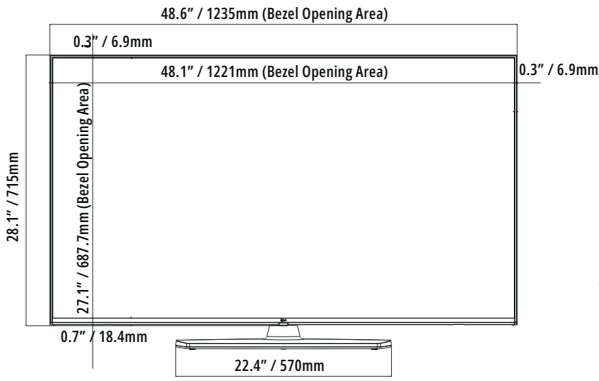

TECHNICAL DRAWINGS

65"

55"

50"

43"