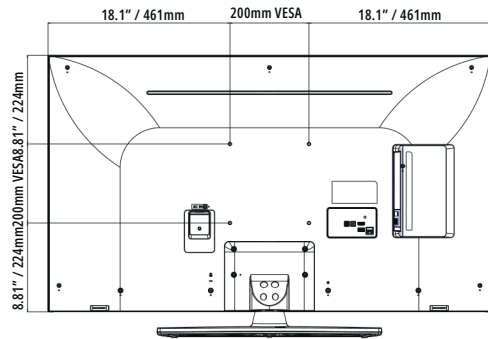

43"

SPECIFICATIONS

SPECIFICATIONS		65UM670H0UG	55UM670H0UA	50UM670H0UA	43UM670H0UA
Category	Category	Pro:CentricSmart	Pro:CentricSmart	Pro:CentricSmart	Pro:CentricSmart
Display	Diagonal	65"	55"	50"	43"
	Resolution	3,840x 2,160(UHD)	3,840x 2,160(UHD)	3,840x 2,160(UHD)	3,840x 2,160(UHD)
	Backlight Cabinet Type	Direct	Direct	Direct	Direct
	Brightness	330nits	330nits	330nits	265nits
	Dynamic Contrast Ratio	1,000,000:1	1,000,000:1	1,000,000:1	1,000,000:1
	Static (Panel) Contrast Ratio	1,200:1	1,300:1	5,000:1	1,200:1
	Response Time	8ms (GtoG)	14ms (G to G)	19ms (G to G)	8ms (GtoG)
	Refresh Rate	60Hz	60Hz	60Hz	60Hz
	Life Span	30,000Hrs.	30,000Hrs.	30,000Hrs.	30,000Hrs.
Video	AI Picture Pro	Yes	Yes	Yes	Yes
	Dynamic Vivid	Yes	Yes	Yes	Yes
	HDR 10 Pro / HDR HLG	Yes / Yes	Yes / Yes	Yes / Yes	Yes / Yes
	Game Optimizer	Yes	Yes	Yes	Yes
Audio	Speaker (Sound Output)	10W+10W	10W+10W	10W+10W	10W+10W
	Speaker System	2.0ch	2.0ch	2.0ch	2.0ch
	AI Sound Pro / AI Sound	Yes	Yes	Yes	Yes
	AI Acoustic Tuning	Yes (Ready)	Yes (Ready)	Yes (Ready)	Yes (Ready)
	LG Sound Sync	Op5cal/Bluetooth wireless	Op5cal/Bluetooth wireless	Op5cal/Bluetooth wireless	Op5cal/Bluetooth wireless
Broadcast System	Digital (Terrestrial / Cable / Satellite)	ATSC, Clear QAM	ATSC, Clear QAM	ATSC, Clear QAM	ATSC, Clear QAM
	Analog (NTSC / SECAM / PAL)	NTSC	NTSC	NTSC	NTSC
	Global IPTV Support	Yes	Yes	Yes	Yes
Hospitality Solution	Solution Type	Pro:Centric (Smart, Direct, V)	Pro:Centric (Smart, Direct, V)	Pro:Centric (Smart, Direct, V)	Pro:Centric (Smart, Direct, V)
	Pro:Idiom (S/W Type), (Mobile, Lite)	Yes	Yes	Yes	Yes
Smart Features	webOS23 User Interface, Smart Home (Launcher Bar), Gallery Mode, Quick Access, Web Browser, SDP Server Compatibility, Magic Remote Compatibility (MR18HA), SW Clock (World Clock / Alarm), SoüAP, Wi-Fi, Screen Share (Miracast), Smart Share, DIAL, Bluetooth Audio Playback, Mobile Connection Overlay, HDMI-ARC (HDMI 2), Voice Recognition (Standalone/Solution), IoT, EZ-Manager, USB Cloning, Wake on RF, WOL, Diagnostics (IP Remote), SI Compatible Protocol (MPI, RS-232C), HTNG-CEC (1.4), Simplink (HDMI-CEC) (1.4), IR Out (MPI, RS-232C), MHL-code IR				
Hospitality Features	Installer Menu, Lock Mode (Limited), Port Block, Welcome Screen (Splash Image), Insert Image, One Channel Map (LCM) External Speaker Out (R:1.0W, L:1.0W, 80), Instant On, VLAN ID, RJP (Remote Jack Pack) Compatibility (Teledapt/Guestlink (HDMI-CEC), Mobile Remote, Moving Picture Playback (SD/HD/Plus HD), Auto Off/Sleep Timer, Energy Saving Mode, Motion Eye Care, b-LAN Embedded An5-theü System (Kensington Lock, Credenza/Security Aperture (Except 65")), Lock Down Plate (Except 65")				
Jack Interface	Set Side	HDMI In x2 (2.0), USB In (2.0), RS-232C In (3.5mm TRRS), Speaker Out/Line Out (3.5mm Stereo), Service Only (3.5mm TRS)			
	Set Rear	HDMI In (2.0), USB In (2.0), Antenna/Cable In (Dual b-LAN), Op5cal Digital Audio Out, TV-Link CFG (3.5mm TRS) (b-LAN Service), LAN (RJ45), Aux LAN (RJ45), MPI Port (RJ12)			
Mechanical	VESA Compatible	300x 300mm	300x 300mm	200x 200mm	200x 200mm
	Stand Type	1pole (Fixed)	1pole (Swivel)	1pole (Swivel)	1pole (Swivel)
	Front Color	Dark Charcoal Gray	Dark Charcoal Gray	Dark Charcoal Gray	Dark Charcoal Gray
	Dimensions without Stand (WxHxD)	57.2x33x2.3in.	48.6x28.1x 2.3in.	44.1x25.6x 2.2in.	38.1x22.2x 2.2in.
	Dimensions with Stand (WxHxD)	1,454x 838x 57.7mm	1,235x 715x 57.5mm	1,121x 651x 57.1mm	967x 564x 57.1mm
	Shipping Dimensions (WxHxD)	57.2x35.8x 13.4in.	48.6x30.6x 11.9in.	44.1x28.1x 11.9in.	38.1x24.5x 11.9in.
	Shipping Dimensions (WxHxD)	1,454x909x340mm	1,235x777x303mm	1,121x713x303mm	967x 623x 303mm
	Shipping Dimensions (WxHxD)	63x 38.2x9in.	53.5x33.9x 8.1in.	51.9x31.9x 7.4in.	42.3x26x8.0in.
	Weight without Stand	1,600x 970x 228mm	1,360x 860x 207mm	1,317x 810x 188mm	1,075x 660x 203mm
	Weight with Stand	47.4lbs. / 21.5kg	30.9lbs. / 14.0kg	26.7lbs. / 12.1kg	19.4lbs. / 8.8kg
	Shipping Weight	50.5lbs. / 22.9kg	37.9lbs. / 17.2kg	33.7lbs. / 15.3kg	26.5lbs. / 12.0kg
Electrical	Power Supply (Voltage, Hz)	100-240Vac, 50/60Hz	100-240Vac, 50/60Hz	100-240Vac, 50/60Hz	100-240Vac, 50/60Hz
	Power Consumption (Typ. / Max.)	144W/180W	135W/163W	112W/135W	82W/ 119W
	Standby Power Consumption	Under 0.5W	Under 0.5W	Under 0.5W	Under 0.5W
	Warranty	2 Year Limited	2 Year Limited	2 Year Limited	2 Year Limited
Warranty & Other	Certifications	FCC/UL	FCC/UL	FCC/UL	FCC/UL
	UPC	195174063316	195174063422	195174063361	195174063408
	Accessories	In-box Remote (S-Con), ChromeCast An5-theü Cover (Op5sonal), Power Cable (1.8m, 2-Prong Straight Connector)			