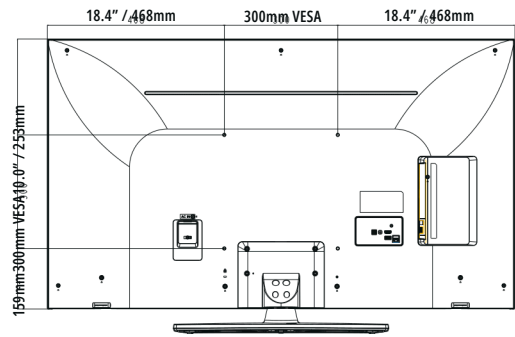

TECHNICAL DRAWINGS

65"

55"

50"

43"