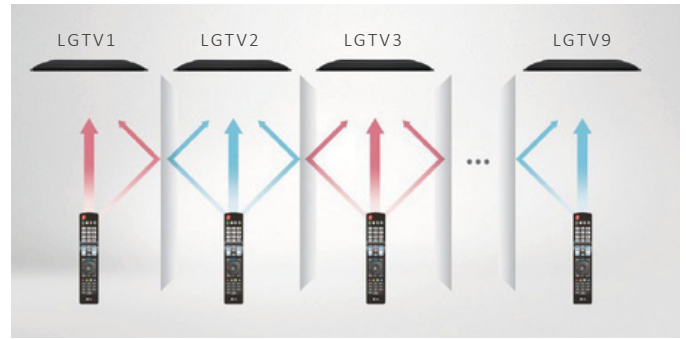

Pro:Centric Direct Hotel Management Solu5on from LG

The Pro:Centric Direct hotel content management solu5on offers simple edi5ng tools, making it easy to perform service and IP network-based remote management with a single click. Pro:Centric Direct enables users to customize their interface easily and efficiently manage all TVs in the facility. The most recent version* provides IoT-based in-room control as well as voice control through LG Natural Language Processing.

* Some features may not be supported based on PCD versions.

Pro:Idiom

DRM (digital rights management) technology unlocks access to premium content to help assure rapid and broad deployment of HDTV and other high-value digital content. DRM technology also prevents any illegal copying of content.

Slim Depth for a Sleek Look

With a slim design, the UM670H series integrates smoothly with interiors, delivering a modern impression to your guests.

Mul5-code IR

Mul5-code IR* func5on eliminates any remote-control signal interac5on between mul5ple TVs in one place. LG hospital TV supports this when used with the Mul5-code IR remote control, so users can freely control their own TVs without disturbing the others.

* Mul5-code IR remote control is not provided by LG. (sold separately)

SoüAP

Soüware-enabled Access Point* (SoüAP) is a virtual Wi-Fi feature that uses TV as a wireless hotspot, enabling guests to connect their own devices to the SoüAP.