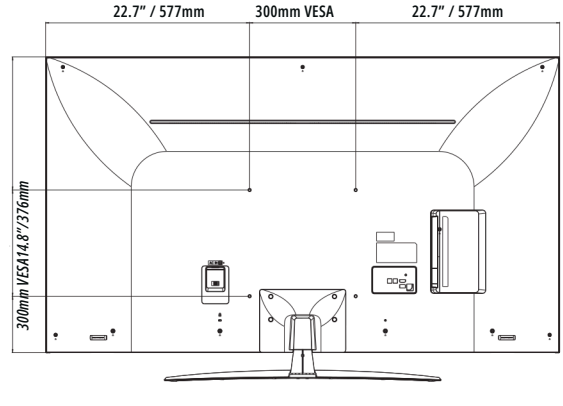

* MagicMotion Remote is required (sold separately)

CONNECTIVITY 65"/55"/ 50"/ 43"

Rear

Side

TECHNICAL DRAWINGS

65"

55"

50"