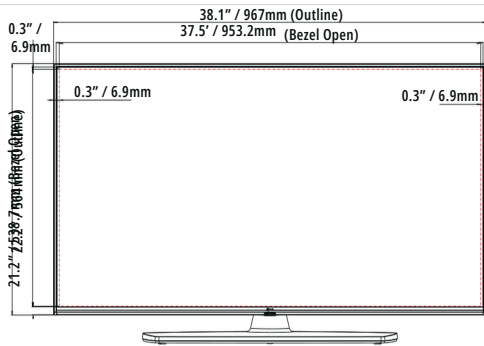

43"

SPECIFICATIONS

SPECIFICATIONS		65UM670H0UG	55UM670H0UA	50UM670H0UA	43UM670H0UA
Category	Category	Pro:CentricSmart	Pro:CentricSmart	Pro:CentricSmart	Pro:CentricSmart
Display	Diagonal	65"	55"	50"	43"
	Resolution	3,840x 2,160(UHD)	3,840x 2,160(UHD)	3,840x 2,160(UHD)	3,840x 2,160(UHD)
	Backlight Cabinet Type	Direct	Direct	Direct	Direct
	Brightness	330nits	330nits	330nits	265nits
	Dynamic Contrast Ratio	1,000,000:1	1,000,000:1	1,000,000:1	1,000,000:1
	Static (Panel) Contrast Ratio	1,200:1	1,300:1	5,000:1	1,200:1
	Response Time	8ms (GtoG)	14ms (G to G)	19ms (G to G)	8ms (GtoG)
	Refresh Rate	60Hz	60Hz	60Hz	60Hz
	Life Span	30,000Hrs.	30,000Hrs.	30,000Hrs.	30,000Hrs.
Video	AI Picture Pro	Yes	Yes	Yes	Yes
	Dynamic Vivid	Yes	Yes	Yes	Yes
	HDR 10 Pro / HDR HLG	Yes / Yes	Yes / Yes	Yes / Yes	Yes / Yes
	Game Optimizer	Yes	Yes	Yes	Yes
Audio	Speaker (Sound Output)	10W+10W	10W+10W	10W+10W	10W+10W
	Speaker System	2.0ch	2.0ch	2.0ch	2.0ch
	AI Sound Pro / AI Sound	Yes	Yes	Yes	Yes
	AI Acoustic Tuning	Yes (Ready)	Yes (Ready)	Yes (Ready)	Yes (Ready)
	LG Sound Sync	Op5cal/Bluetooth wireless	Op5cal/Bluetooth wireless	Op5cal/Bluetooth wireless	Op5cal/Bluetooth wireless
Broadcast System	Digital (Terrestrial / Cable / Satellite)	ATSC, Clear QAM	ATSC, Clear QAM	ATSC, Clear QAM	ATSC, Clear QAM
	Analog (NTSC / SECAM / PAL)	NTSC	NTSC	NTSC	NTSC
	Global IPTV Support	Yes	Yes	Yes	Yes
Hospitality Solution	Solution Type	Pro:Centric (Smart, Direct, V)	Pro:Centric (Smart, Direct, V)	Pro:Centric (Smart, Direct, V)	Pro:Centric (Smart, Direct, V)
	Pro:Idiom (S/W Type), (Mobile, Lite)	Yes	Yes	Yes	Yes
Smart Features	webOS23 User Interface, Smart Home (Launcher Bar), Gallery Mode, Quick Access, Web Browser, SDP Server Compatibility, Magic Remote Compatibility (MR18HA), SW Clock (World Clock / Alarm), SoüAP, Wi-Fi, Screen Share (Miracast), Smart Share, DIAL, Bluetooth Audio Playback, Mobile Connection Overlay, HDMI-ARC (HDMI 2), Voice Recognition (Standalone/Solution), IoT, EZ-Manager, USB Cloning, Wake on RF, WOL, Diagnostics (IP Remote), SI Compatible Protocol (MPI, RS-232C), HTNG-CEC (1.4), Simplink (HDMI-CEC) (1.4), IR Out (MPI, RS-232C), MHL-code IR				
Hospitality Features	Installer Menu, Lock Mode (Limited), Port Block, Welcome Screen (Splash Image), Insert Image, One Channel Map (LCM) External Speaker Out (R:1.0W, L:1.0W, 80), Instant On, VLAN ID, RJP (Remote Jack Pack) Compatibility (Teledapt/Guestlink (HDMI-CEC), Mobile Remote, Moving Picture Playback (SD/HD/Plus HD), Auto Off/Sleep Timer, Energy Saving Mode, Motion Eye Care, b-LAN Embedded An5-theü System (Kensington Lock, Credenza/Security Aperture (Except 65")), Lock Down Plate (Except 65")				
Jack Interface	Set Side	HDMI In x2 (2.0), USB In (2.0), RS-232C In (3.5mm TRRS), Speaker Out/Line Out (3.5mm Stereo), Service Only (3.5mm TRS)			
	Set Rear	HDMI In (2.0), USB In (2.0), Antenna/Cable In (Dual b-LAN), Op5cal Digital Audio Out, TV-Link CFG (3.5mm TRS) (b-LAN Service), LAN (RJ45), Aux LAN (RJ45), MPI Port (RJ12)			
Mechanical	VESA Compatible	300x 300mm	300x 300mm	200x 200mm	200x 200mm
	Stand Type	1pole (Fixed)	1pole (Swivel)	1pole (Swivel)	1pole (Swivel)
	Front Color	Dark Charcoal Gray	Dark Charcoal Gray	Dark Charcoal Gray	Dark Charcoal Gray
	Dimensions without Stand (WxHxD)	57.2x33x2.3in.	48.6x28.1x 2.3in.	44.1x25.6x 2.2in.	38.1x22.2x 2.2in.
	Dimensions with Stand (WxHxD)	1,454x 838x 57.7mm	1,235x 715x 57.5mm	1,121x 651x 57.1mm	967x 564x 57.1mm
	Shipping Dimensions (WxHxD)	57.2x35.8x 13.4in.	48.6x30.6x 11.9in.	44.1x28.1x 11.9in.	38.1x24.5x 11.9in.
	Shipping Dimensions (WxHxD)	1,454x909x340mm	1,235x777x303mm	1,121x713x303mm	967x 623x 303mm
	Shipping Dimensions (WxHxD)	63x 38.2x9in.	53.5x33.9x 8.1in.	51.9x31.9x 7.4in.	42.3x26x8.0in.
	Weight without Stand	1,600x 970x 228mm	1,360x 860x 207mm	1,317x 810x 188mm	1,075x 660x 203mm
	Weight with Stand	47.4lbs. / 21.5kg	30.9lbs. / 14.0kg	26.7lbs. / 12.1kg	19.4lbs. / 8.8kg
	Shipping Weight	50.5lbs. / 22.9kg	37.9lbs. / 17.2kg	33.7lbs. / 15.3kg	26.5lbs. / 12.0kg
Electrical	Power Supply (Voltage, Hz)	100-240Vac, 50/60Hz	100-240Vac, 50/60Hz	100-240Vac, 50/60Hz	100-240Vac, 50/60Hz
	Power Consumption (Typ. / Max.)	144W/180W	135W/163W	112W/135W	82W/ 119W
	Standby Power Consumption	Under 0.5W	Under 0.5W	Under 0.5W	Under 0.5W
	Warranty	2 Year Limited	2 Year Limited	2 Year Limited	2 Year Limited
Warranty & Other	Certifications	FCC/UL	FCC/UL	FCC/UL	FCC/UL
	UPC	195174063316	195174063422	195174063361	195174063408
	Accessories	In-box Remote (S-Con), ChromeCast An5-theü Cover (Op5sonal), Power Cable (1.8m, 2-Prong Straight Connector)			