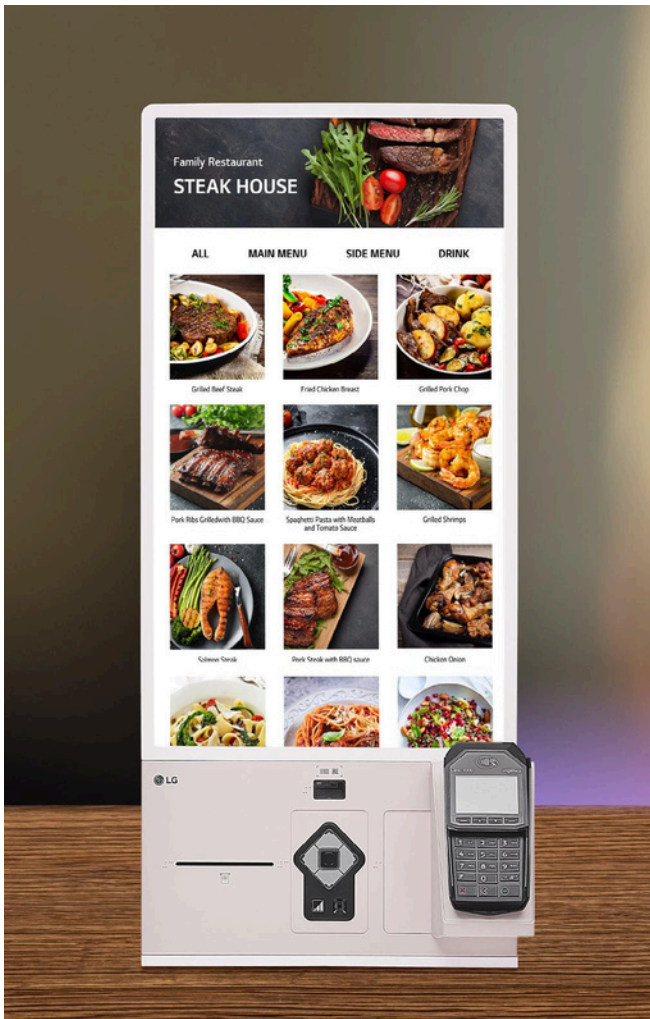

## LG Self-ordering Kiosk 27KC3PK-C

# LG Kiosk

 27-inch Display with an Excellent Touch Sensitivity

 Interior Fit Design

 Windows OS

### 27KC3PK-C

Display Size	27"
Screen Resolution	1,920 × 1,080 (FHD)
Brightness	300 nits
Touch Type	AIT (Advanced In-cell Touch)
Tactile Keypad	Yes

### 27-inch Screen

Through a 27-inch display, the users can access more information with vivid product images for placing an order. This display can be also utilized as a large advertising screen by showing advertisements when in standby mode.